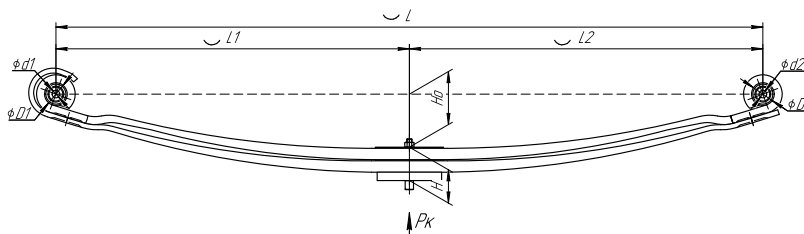

Front leaf spring for Iveco Stralis, Trakker 2 leaves

ChMW number **903002IV-2902012-10**

OEM	41270433
SPRINGER	690007650
Schomaecker	67166000
Weweler	F011T387ZA75

L, mm	1900
L1, mm	950
H, mm	88
Ho, mm	140
D1, mm	60
d1, mm	20
D2, mm	60
d2, mm	20
Wid., mm	90