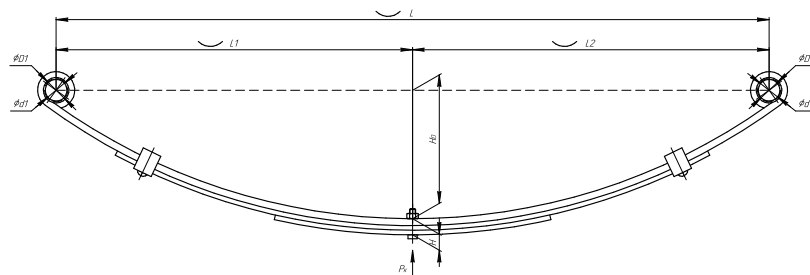

Total weight, kilos	62,3
Maximum load, Pk, tons	4,425

Rear leaf spring for an IZHEVSK trailer 3 leaves

ChMW number **450903TR-2912012-10**

OEM 450903TR-2912012-10
CHUSOVSKAYA 690005245
RESSORA

L, mm	1004
L1, mm	502
L2, mm	502
H, mm	21
Ho, mm	165
D1, mm	30
d1, mm	28
D2, mm	30
d2, mm	28
Wid., mm	44