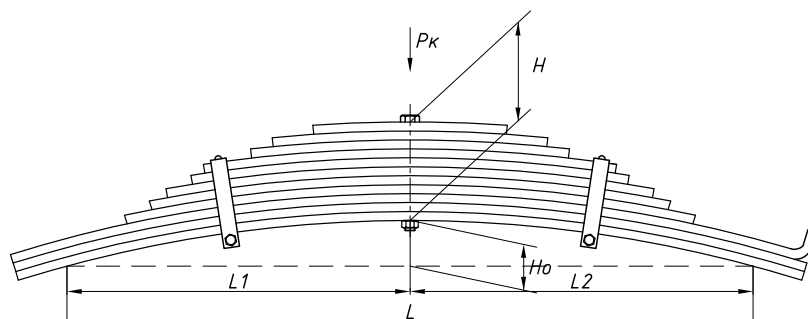

▼ SEPARATE LEAVES

Rear leaf spring for BPW 11 leaves

ChMW number **1001411BW-2912012**

SPRINGER 690004462

L, mm	920
L1, mm	460
L2, mm	460
H, mm	154
Ho, mm	46
Wid., mm	100

Total weight, kilos	90,2
Maximum load, Pk, tons	7,9

Rear leaf spring for BPW 11 leaves

ChMW number **1001211BW-2912012**

OEM	05.082.04.02.0
SPRINGER	690004482
Schomaecker	88072100
Weweler	A179Z149ZA70

L, mm	960
L1, mm	480
L2, mm	480
H, mm	132
Ho, mm	50
Wid., mm	100