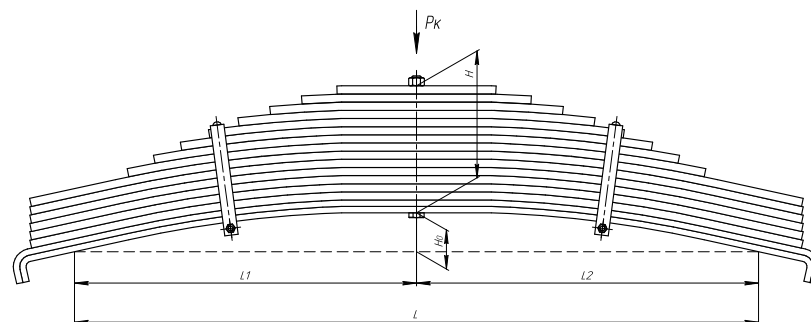

Total weight, kilos	330,9
Maximum load, Pk, tons	14