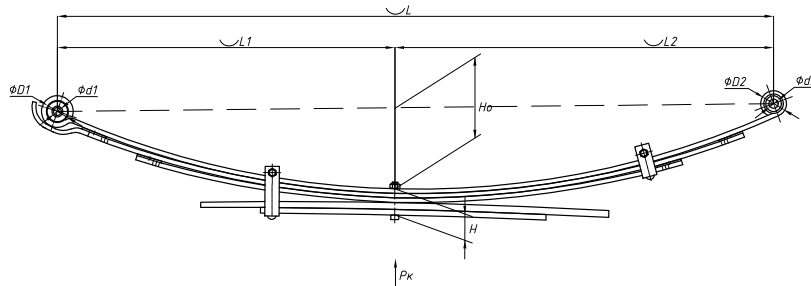

▼ SEPARATE LEAVES

Rear leaf spring for Toyota Hilux 5 leaves

ChMW number **600805TY-2912012-10**

OEM	482100K251
SPRINGER	690004791

L, mm	1300
L1, mm	610
L2, mm	690
H, mm	50
Ho, mm	142
D1, mm	39
d1, mm	14
D2, mm	28
d2, mm	17
Wid., mm	60