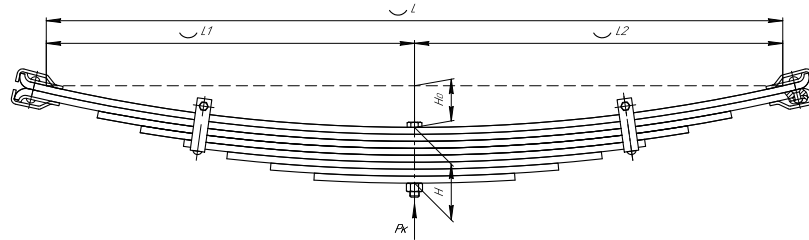

Front leaf spring for KRAZ 214 8 leaves

ChMW number **214-2902012-06**

OEM **214-2902012-06**

CHUSOVSKAYA **690000769**
RESSORA

L, mm	1276
L1, mm	638
L2, mm	638
H, mm	96
Ho, mm	86
Wid., mm	90

Total weight, kilos	62,5
Maximum load, Pk, tons	2