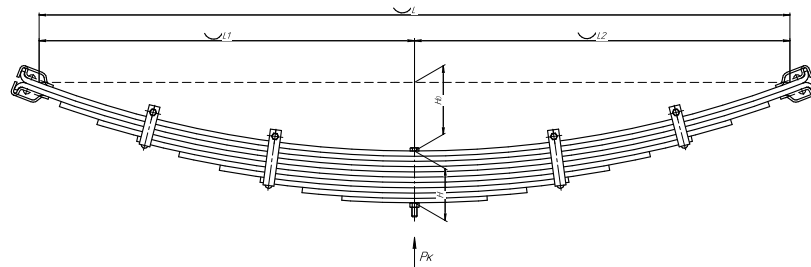

Rear leaf spring for LAZ and LIAZ 695, 697, 699 10 leaves

ChMW number **695E-2912012**

OEM **695E-2912012**

CHUSOVSKAYA **690000265**
RESSORA

L, mm	1710
L1, mm	855
L2, mm	855
H, mm	118
Ho, mm	156
Wid., mm	90

Total weight, kilos	100,7
Maximum load, Pk, tons	2,59