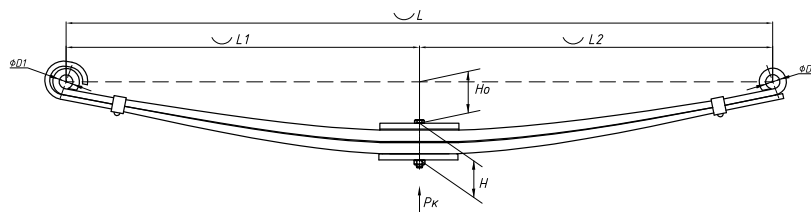

L, mm	1448
L1, mm	724
L2, mm	724
H, mm	74
Ho, mm	84
D1, mm	28,7
D2, mm	28,7
Wid., mm	75

Total weight, kilos	33,8
Maximum load, Pk, tons	1,55

Front leaf spring for BAW 1044 4 leaves

ChMW number **701303BAW-2902012**