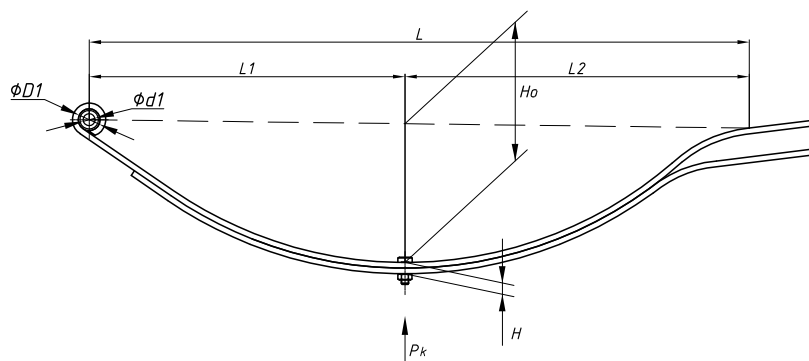

Rear leaf spring for an AL-KO trailer 2 leaves

ChMW number **450602AL-2912012-10**

OEM **1337371**

CHUSOVSKAYA
RESSORA **690003595**

L, mm	705
L1, mm	332
L2, mm	373
H, mm	12
Ho, mm	150
D1, mm	23
d1, mm	12,6
Wid., mm	44

Total weight, kilos	3,8
Maximum load, Pk, tons	0,18