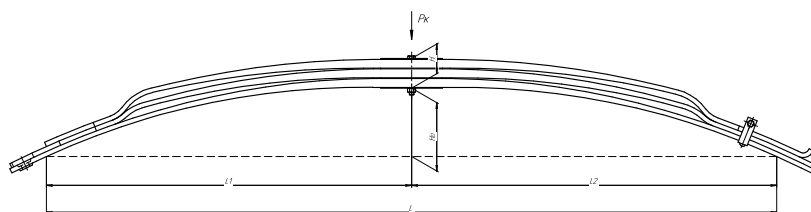

▼ SEPARATE LEAVES

Front leaf spring for MAZ 54323, 64229, 64221 3 leaves

ChMW number 64222-2902012-10

OEM 64222-2902012-10
CHUSOVSKAYA 690000285
RESSORA

L, mm	1900
L1, mm	950
L2, mm	950
H, mm	77
Ho, mm	178
Wid., mm	90