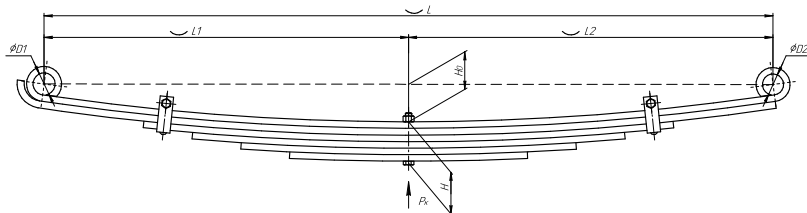

Total weight, kilos	28,5
Maximum load, Pk, tons	1,18

Rear leaf spring for Bogdan AO 92, Isuzu NQR 71-75 6 leaves

ChMW number **A092-2912012.06**

OEM **A092-2912012.06**

CHUSOVSKAYA **690004861**
RESSORA

L, mm	1350
L1, mm	675
L2, mm	675
H, mm	73
Ho, mm	70
D1, mm	41
D2, mm	39
Wid., mm	70