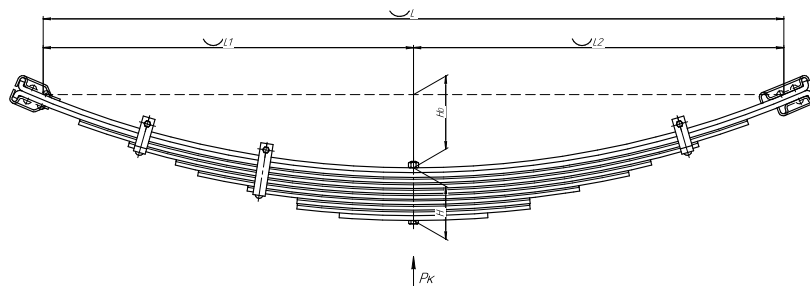

Front leaf spring for PAZ 4230 Aurora 10 leaves

ChMW number **4230-2902012**

OEM	4230-2902012
CHUSOVSKAYA RESSORA	690004839

L, mm	1500
L1, mm	750
L2, mm	750
H, mm	107
Ho, mm	148
Wid., mm	65

Total weight, kilos	49,3
Maximum load, Pk, tons	1,5

Rear leaf spring for PAZ 3205, 672, 3201 11 leaves

ChMW number **672-2912012**

OEM	672-2912012
CHUSOVSKAYA RESSORA	690000636

L, mm	1500
L1, mm	750
L2, mm	750
H, mm	121
Ho, mm	137
Wid., mm	65