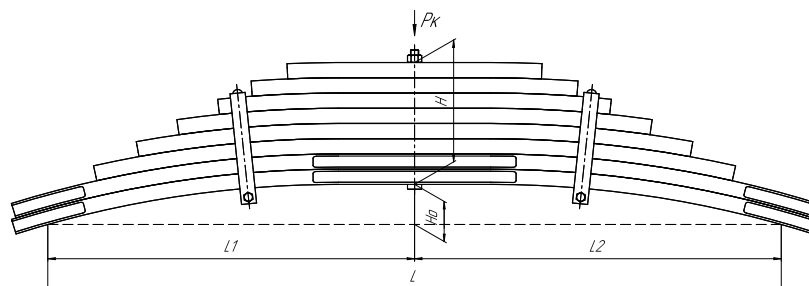

Total weight, kilos	187,4
Maximum load, Pk, tons	15

Rear leaf spring for Scania PGRT-series 8 leaves

ChMW number **903008SC-2912012**

OEM	1547824
SPRINGER	690003884
Schomaecker	90199000
Weweler	A010T240ZA70

L, mm	1445
L1, mm	722,5
L2, mm	722,5
H, mm	240
Ho, mm	69
Wid., mm	90