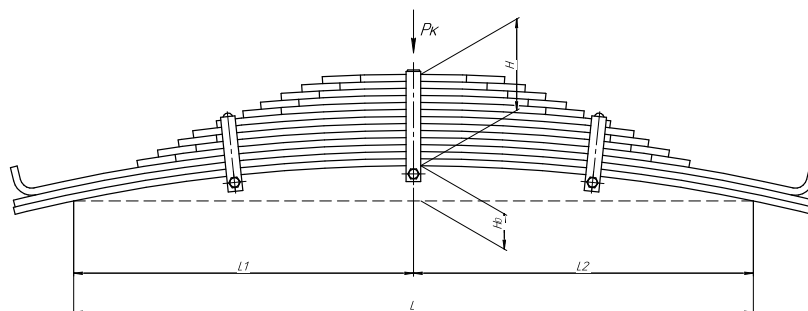

Total weight, kilos	90,4
Maximum load, Pk, tons	5