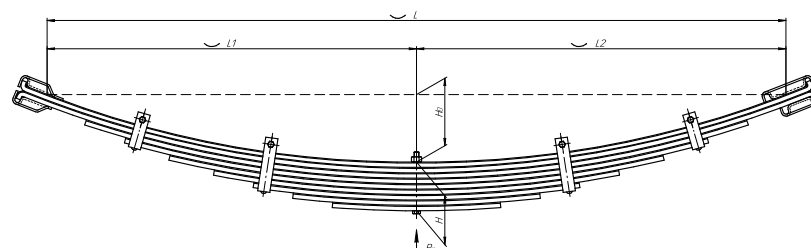

Total weight, kilos	46,6
Maximum load, Pk, tons	1,2

Rear leaf spring for GAZ 4301 10 leaves

ChMW number **4301-2912012**

OEM **4301-2912012**

CHUSOVSKAYA **690000293**
RESSORA

L, mm	1600
L1, mm	800
L2, mm	800
H, mm	107
Ho, mm	141
Wid., mm	75