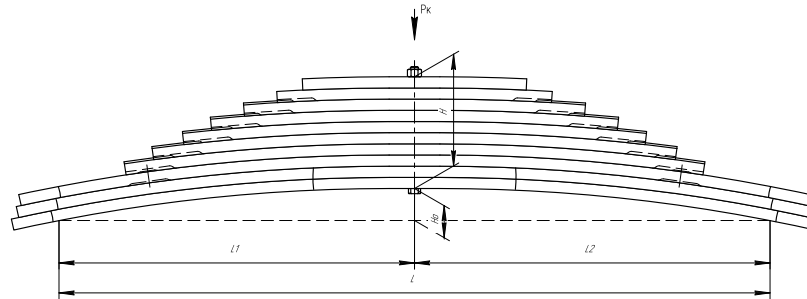

Total weight, kilos	128,8
Maximum load, Pk, tons	13

Rear leaf spring for DongFeng DFL-3251A 10 leaves

ChMW number **1002210DG-2912012**

OEM	2913010-T1100
SPRINGER	690007480

L, mm	1400
L1, mm	700
L2, mm	700
H, mm	220
Ho, mm	63
Wid., mm	100