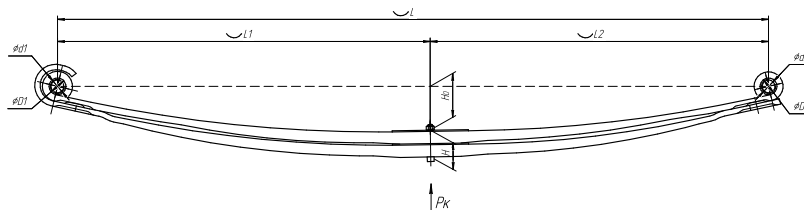

Front leaf spring for Volvo FH12, FH16 2 leaves

ChMW number **1003202VV-2902012-01-10**

OEM	257840
SPRINGER	690005231
Schomaecker	09642000
Weweler	F022T333ZA75

L, mm	1890
L1, mm	990
L2, mm	900
H, mm	70
Ho, mm	115
D1, mm	45
d1, mm	33
D2, mm	45
d2, mm	33
Wid., mm	100