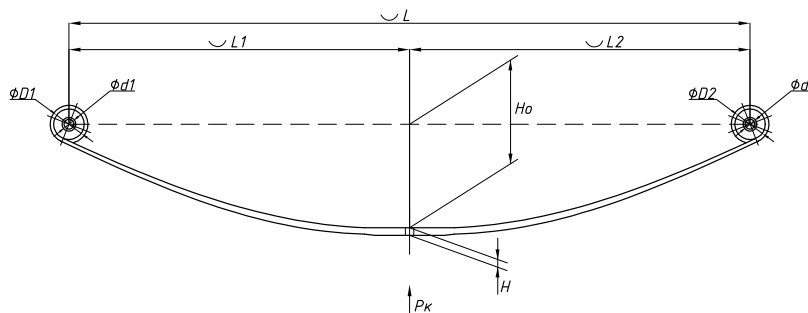

Total weight, kilos	9,6
Maximum load, Pk, tons	0,4