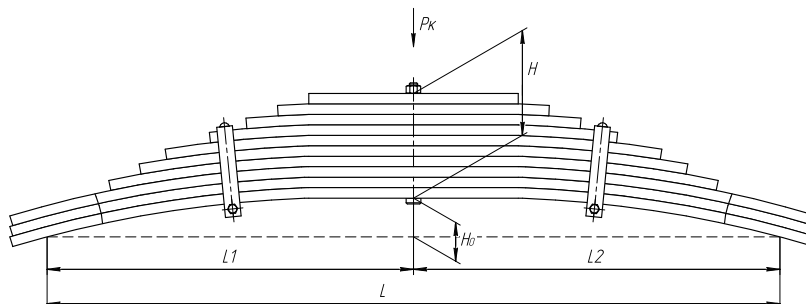

Total weight, kilos	139,4
Maximum load, Pk, tons	8