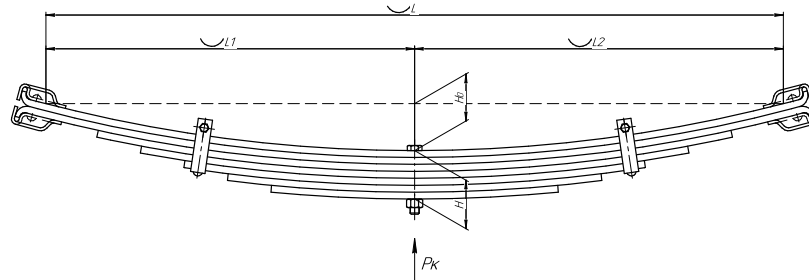

Front leaf spring for KRAZ 214 7 leaves

ChMW number **214-2902012-06.7**

OEM **214-2902012-06.7**

CHUSOVSKAYA **690000230**
RESSORA

L, mm	1276
L1, mm	638
L2, mm	638
H, mm	84
Ho, mm	81
Wid., mm	90

Total weight, kilos	59,6
Maximum load, Pk, tons	2