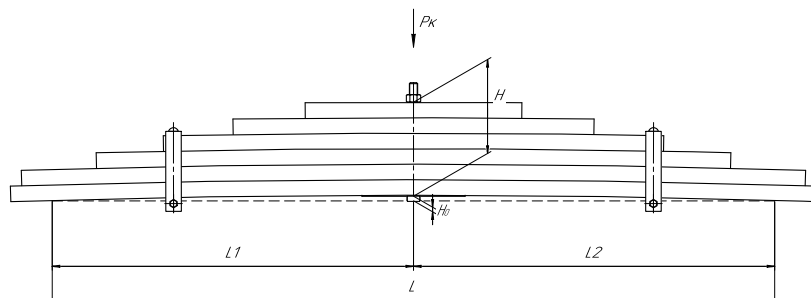

Rear leaf spring for DAF XF105, XF95 6 leaves

ChMW number 903006DF-2912012

OEM	371355
SPRINGER	690007392
Schomaecker	29385000
Weweler	A017T764ZA70

L, mm	1400
L1, mm	700
L2, mm	700
H, mm	182
Ho, mm	7
Wid., mm	90