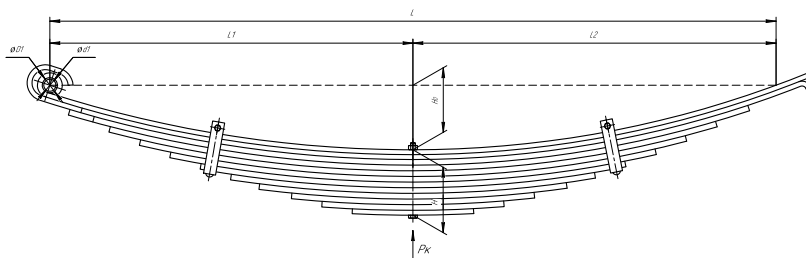

L, mm	1800
L1, mm	900
L2, mm	900
H, mm	162
Ho, mm	165
D1, mm	37,7
d1, mm	30
Wid., mm	90

Total weight, kilos	132,1
Maximum load, Pk, tons	3,55

Rear leaf spring for KAMAZ 6580 12 leaves

ChMW number **902412KZ-2912012**