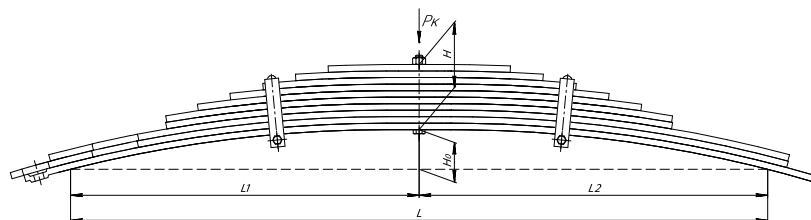

L, mm	1500
L1, mm	750
L2, mm	750
H, mm	140
Ho, mm	87
Wid., mm	100

Total weight, kilos	115,3
Maximum load, Pk, tons	3,5