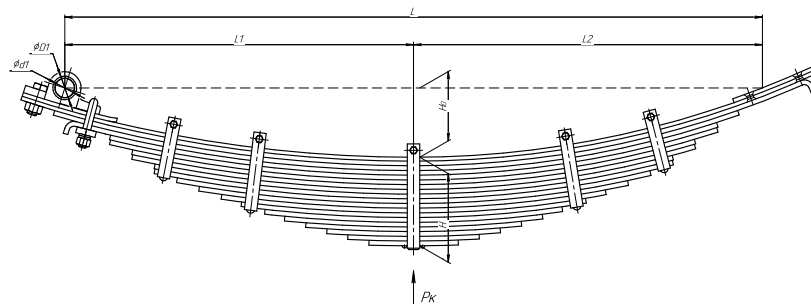

▼ **SEPARATE LEAVES**

Front leaf spring for a 768B trailer 19 leaves

ChMW number **7685-2902012**

OEM 7685-2902012

CHUSOVSKAYA 690000140
RESSORA

L, mm	1410
L1, mm	705
L2, mm	705
H, mm	179
Ho, mm	140
Wid., mm	75

Total weight, kilos	101,3
Maximum load, Pk, tons	2,2