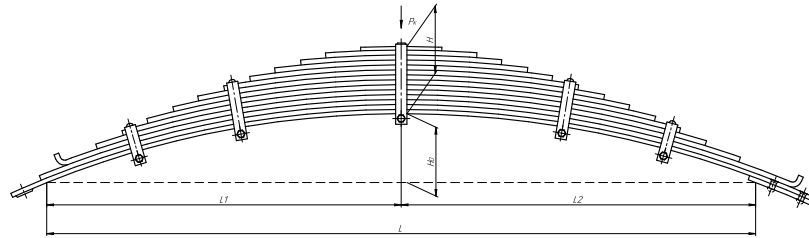

Total weight, kilos	49
Maximum load, Pk, tons	1,13

Rear leaf spring for ZIL 4331 14 leaves

ChMW number **4331-2912011-02**

OEM **4331-2912011-02**

CHUSOVSKAYA **690000214**
RESSORA

L, mm	1575
L1, mm	787,5
L2, mm	787,5
H, mm	149,5
Ho, mm	153
Wid., mm	75