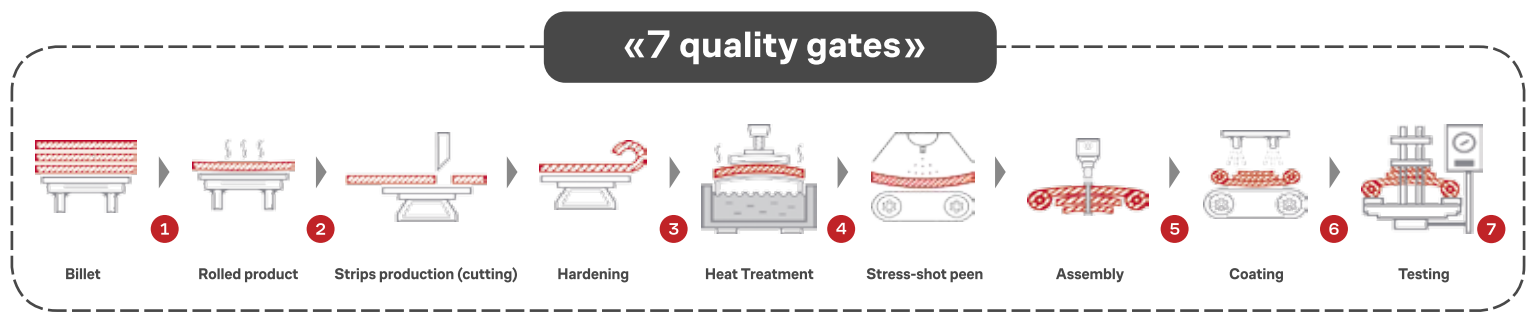

50 | years of leaf spring production

2,6 | million tons of leaf springs have been produced in 50 years

>4000 | models of leaf springs and separate spring leaves

>235 | total amount of modern mills and machines

17 | automated warehouses

«OMK Chusovoy»

The leading manufacturer of leaf springs in Russia and the CIS countries.

The only factory in the region which produces leaf springs from its own metal strips.

Since foundation in 1879, the priorities of our metallurgical plant remain the same:

- strong product culture
- high quality product
- continuous development
- professional team

We provide leaf springs for various types of russian and foreign makes of vehicles:

- heavy commercial vehicles (including dump trucks and tractors)
- trailers
- light commercial vehicles
- agricultural trailers
- passenger vehicles (pickup trucks)

Advanced technologies and a full production cycle

- own metal strips for leaf spring production
- automation of production processes
- world level modern equipment
- multilevel «quality gate» system control
- cyclic and static product testing