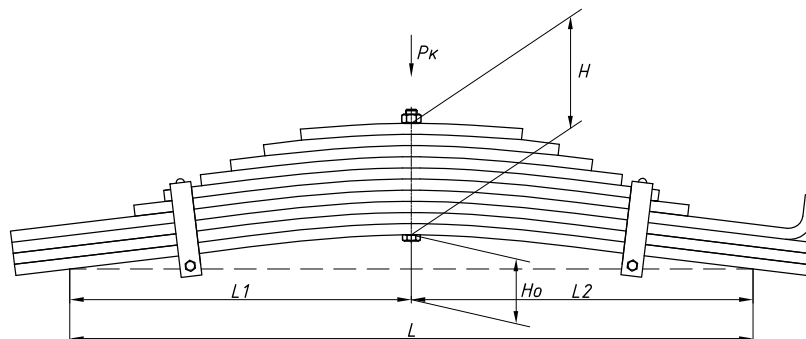

Total weight, kilos	96,7
Maximum load, Pk, tons	10