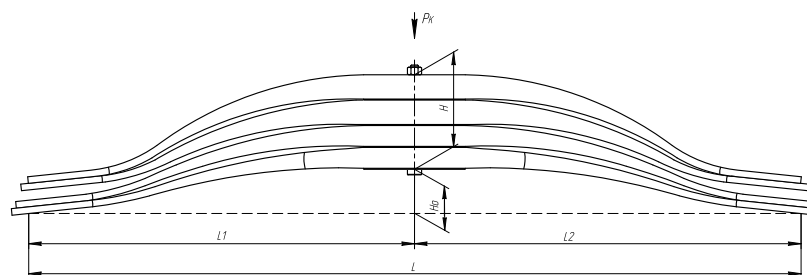

Total weight, kilos	131,6
Maximum load, Pk, tons	13

Front leaf spring for Scania 4-series and PGRT-series 4 leaves

ChMW number **902804SC-2902012-01-10**

OEM	1479518
SPRINGER	690007502
Schomaecker	90138000
Weweler	F010T191ZA75

L, mm	1820
L1, mm	910
L2, mm	910
H, mm	120
Ho, mm	108
D1, mm	35
d1, mm	26
D2, mm	35
d2, mm	26
Wid., mm	90