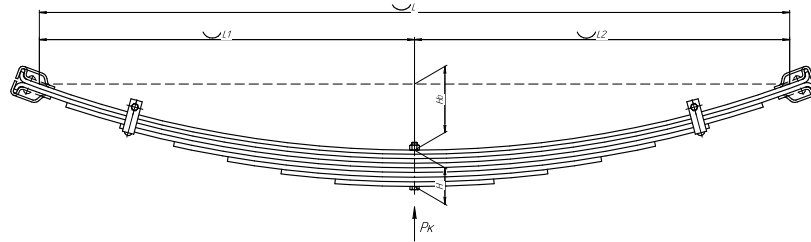

Front leaf spring for LAZ and LIAZ 695, 697, 699 8 leaves

ChMW number **695E-2902012-10**

OEM **695E-2902012-10**

CHUSOVSKAYA **690000418**
RESSORA

L, mm	1610
L1, mm	805
L2, mm	805
H, mm	78
Ho, mm	142
Wid., mm	90

Total weight, kilos	63,5
Maximum load, Pk, tons	1,405