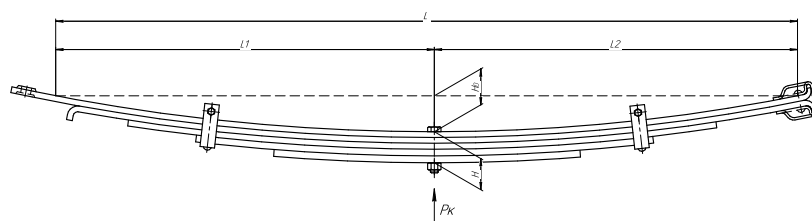

▼ **SEPARATE LEAVES**

Rear leaf spring for a ZIU-5 682B TROLLEY 5 leaves

ChMW number **682B-2912012**

OEM 682B-2912012

CHUSOVSKAYA RESSORA 690000154

L, mm	1528
L1, mm	780
L2, mm	748
H, mm	64
Ho, mm	74
Wid., mm	90

Total weight, kilos	57
Maximum load, Pk, tons	1,3