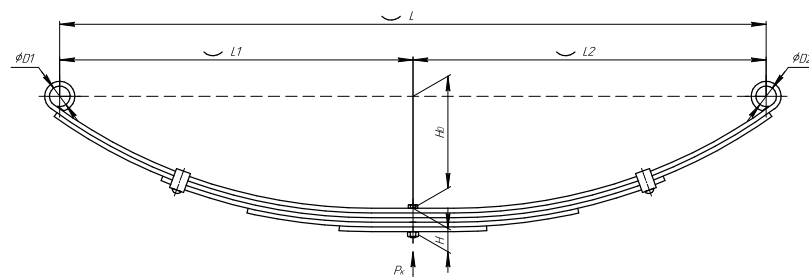

Rear leaf spring for a 600805RV5 trailer 5 leaves

ChMW number **600805PB5-2912012**

OEM **600805PB5-2912012**

CHUSOVSKAYA **690003076**
RESSORA

L, mm	1200
L1, mm	600
L2, mm	600
H, mm	40
Ho, mm	190
D1, mm	35
D2, mm	35
Wid., mm	60

Total weight, kilos	16,7
Maximum load, Pk, tons	0,375