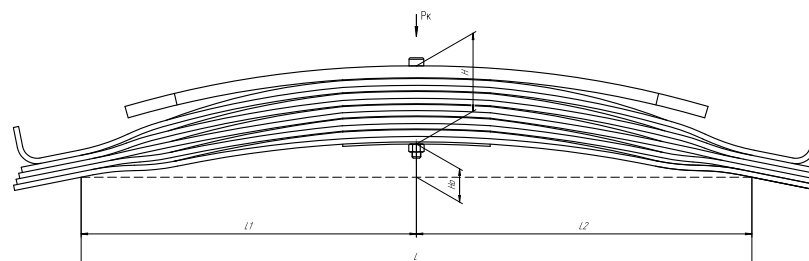

Total weight, kilos	9,6
---------------------	------------

Rear leaf spring for a 9911 trailer 6 leaves

ChMW number **901606MZ-2912012**

OEM **901606MZ-2912012**

CHUSOVSKAYA **690007402**
RESSORA

L, mm	910
L1, mm	455
L2, mm	455
H, mm	106
Ho, mm	45
Wid., mm	90