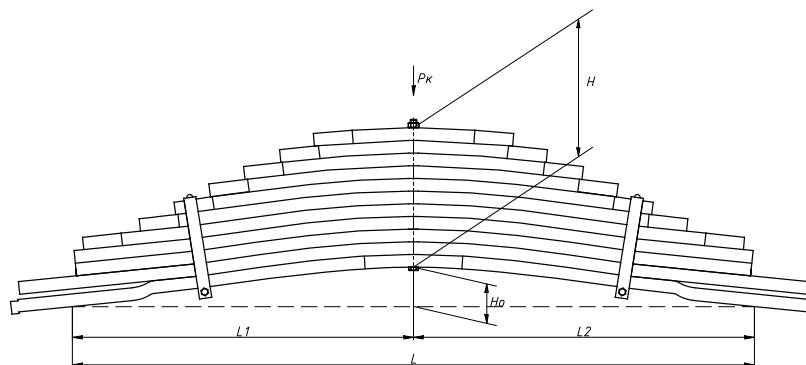

Total weight, kilos	202,9
Maximum load, Pk, tons	14,5