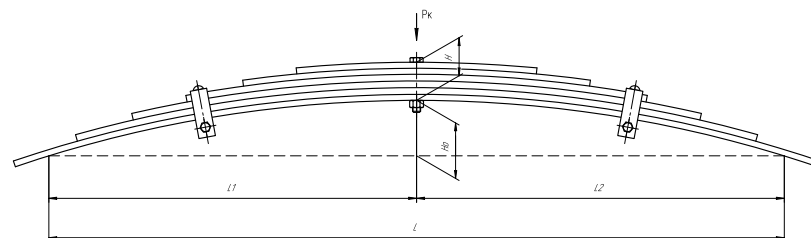

Total weight, kilos	69,5
Maximum load, Pk, tons	2,96

Rear leaf spring for MAZ 5337, 5432, 5551 6 leaves

ChMW number **900906MZ-2913012**

OEM **500A-2913012-01**

CHUSOVSKAYA **690007403**
RESSORA

L, mm	1100
L1, mm	550
L2, mm	550
H, mm	57
Ho, mm	83
Wid., mm	90