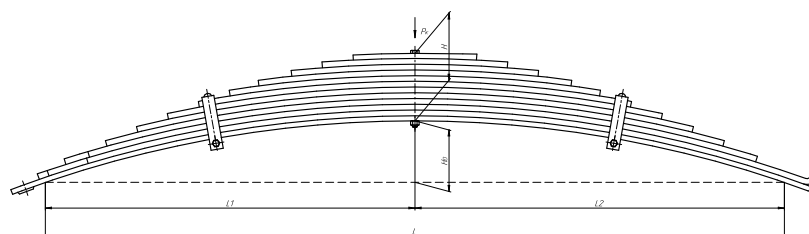

Total weight, kilos **110,6**

Maximum load, Pk, tons **2,55**

Front leaf spring for KAMAZ 6520, 53605 12 leaves

ChMW number **6520-2902012-30**

OEM **6520-2902012-30**

CHUSOVSKAYA **690000203**
RESSORA

L, mm	1800
L1, mm	900
L2, mm	900
H, mm	164
Ho, mm	150
Wid., mm	90