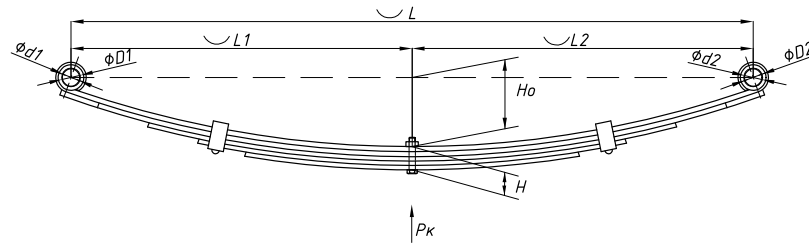

Front leaf spring for BAW 1044 5 leaves

ChMW number **700805BAW-2902010**

OEM	2902N010A03
SPRINGER	690003571

L, mm	1100
L1, mm	550
L2, mm	550
H, mm	37
Ho, mm	95
D1, mm	30
d1, mm	28
D2, mm	30
d2, mm	28
Wid., mm	70