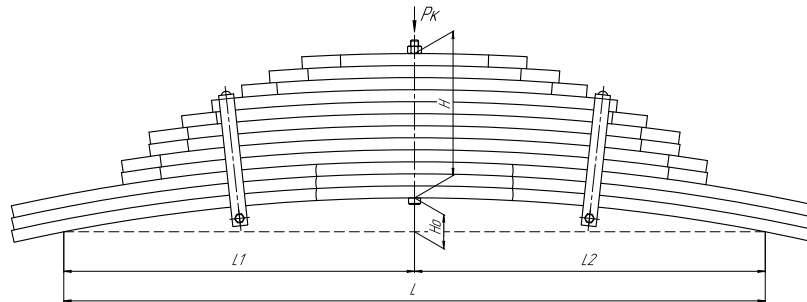

▼ **SEPARATE LEAVES**

Rear leaf spring for FAW J6 12 leaves

ChMW number **902412FW-2912012**

OEM	2912010-483
SPRINGER	690007636

L, mm	1400
L1, mm	700
L2, mm	700
H, mm	288
Ho, mm	60
Wid., mm	90

Total weight, kilos	201,2
Maximum load, Pk, tons	17