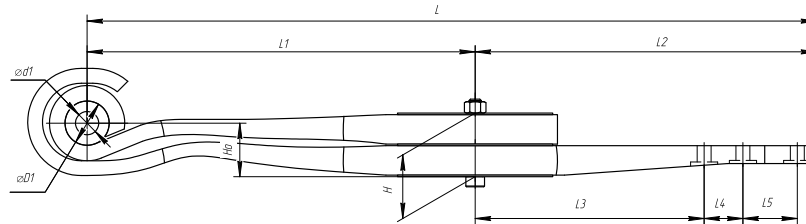

L, mm	940
L1, mm	500
L2, mm	295
L3, mm	50
L4, mm	70
H, mm	82
Ho, mm	69
D1, mm	57
d1, mm	30
Wid., mm	100

Total weight, kilos **42,2**

Trailing arm for BPW an analogue for 05.082.12.68.0 2 leaves

ChMW number **1004302BW-12.68.0**