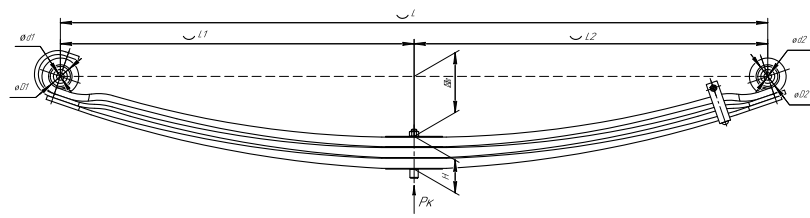

Front leaf spring for Iveco Stralis, Trakker 3 leaves

ChMW number **902503IV-2902012-10**

OEM	8161628
SPRINGER	690007315
Schomaecker	66926000
Weweler	F011T275ZA75

L, mm	1900
L1, mm	950
L2, mm	950
H, mm	86,5
Ho, mm	158
D1, mm	60
d1, mm	20
D2, mm	60
d2, mm	20
Wid., mm	90