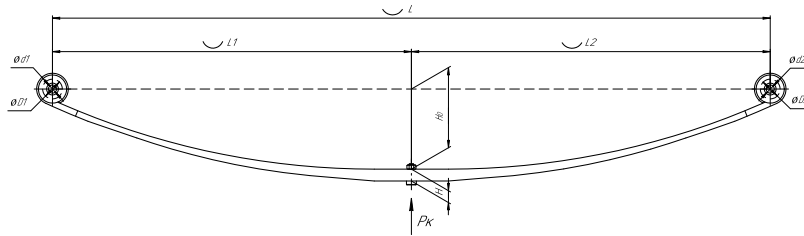

L, mm	1500
L1, mm	750
L2, mm	750
H, mm	24
Ho, mm	159
D1, mm	40
d1, mm	16
D2, mm	40
d2, mm	16
Wid., mm	80

Total weight, kilos	18,6
Maximum load, Pk, tons	0,96

Rear leaf spring for Iveco Daily Panel Van 1 leaf