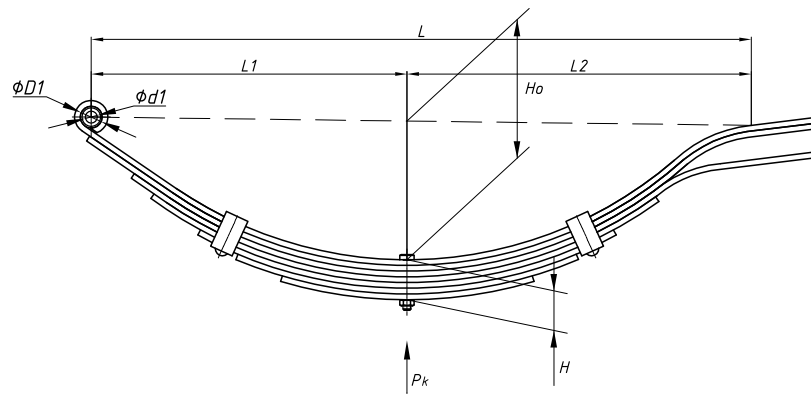

Rear leaf spring for an AL-KO trailer 7 leaves

ChMW number **450607AL-2912012-10**

L, mm	705
L1, mm	332
L2, mm	373
H, mm	42
Ho, mm	150
D1, mm	23
d1, mm	12,6
Wid., mm	44

OEM	1224836
CHUSOVSKAYA RESSORA	690003737

Total weight, kilos	9,3
Maximum load, Pk, tons	0,585