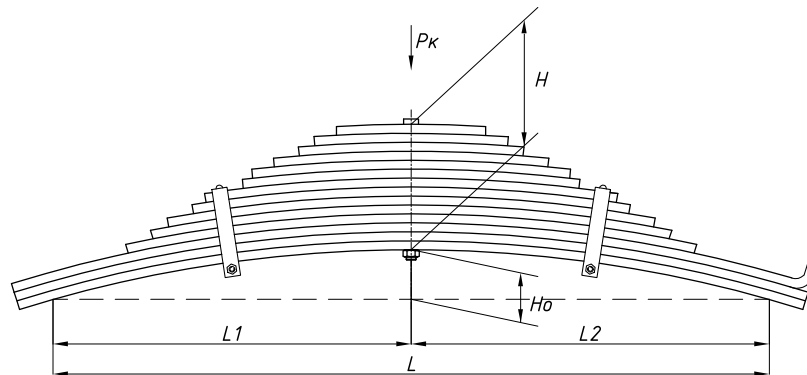

Total weight, kilos	94,2
Maximum load, Pk, tons	7,34

Rear leaf spring for BPW 14 leaves

ChMW number **1001214BW-2912012-01**

OEM	05.082.05.01.0
SPRINGER	690007365
Schmaecker	88071500
Weweler	A179Z120ZA70

L, mm	1000
L1, mm	500
L2, mm	500
H, mm	168
Ho, mm	44
Wid., mm	100