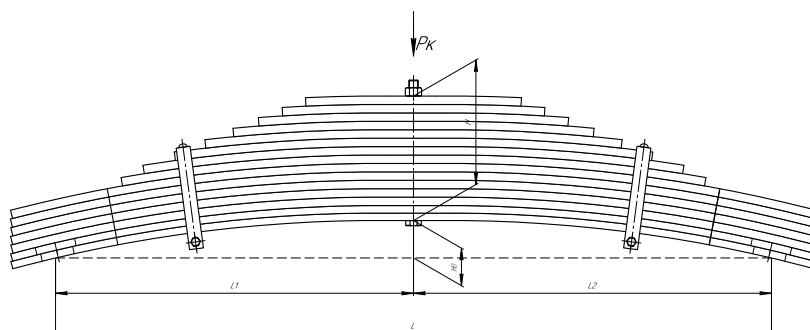

Total weight, kilos **312,6**
Maximum load, Pk, tons **12**