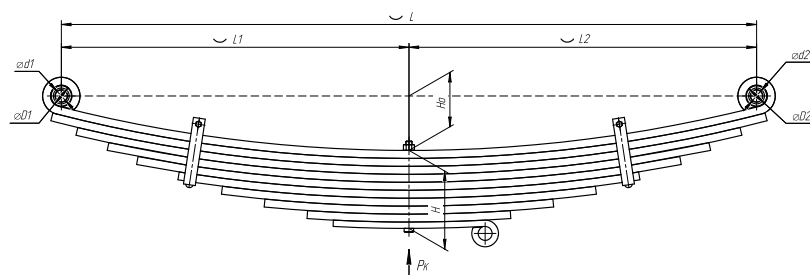

Total weight, kilos	96,7
Maximum load, Pk, tons	10

▼ SEPARATE LEAVES

Front leaf spring for TONAR 45251 10 leaves

ChMW number **4525TH-2902012-10**

OEM **4525-2902010**

CHUSOVSKAYA **690003518**
RESSORA

L, mm	1780
L1, mm	890
L2, mm	890
H, mm	196
Ho, mm	137
D1, mm	35
d1, mm	30
D2, mm	35
d2, mm	30
D3, mm	35
Wid., mm	90