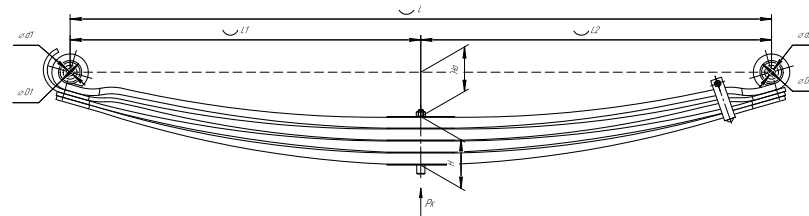

Total weight, kilos	119,6
Maximum load, Pk, tons	5,4

Front leaf spring for Iveco Trakker 4 leaves

ChMW number **902904IV-2902012-10**

SPRINGER 690007262

L, mm	1900
L1, mm	950
L2, mm	950
H, mm	129
Ho, mm	118
D1, mm	60
D2, mm	60
d2, mm	20
Wid., mm	90