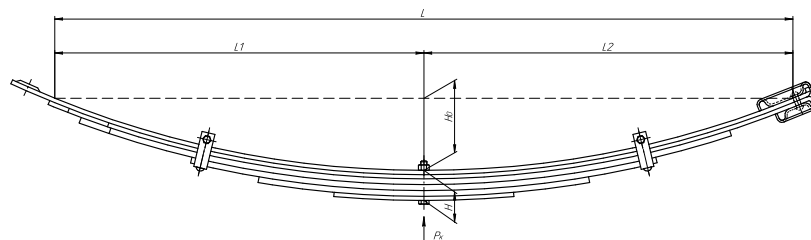

Total weight, kilos	31
Maximum load, Pk, tons	0,75

▼ SEPARATE LEAVES

Front leaf spring for GAZ 4301 6 leaves

ChMW number **4301-2902012**OEM **4301-2902013-10**
CHUSOVSKAYA
RESSORA **690000253**

L, mm	1400
L1, mm	700
L2, mm	700
H, mm	57
Ho, mm	137
Wid., mm	75