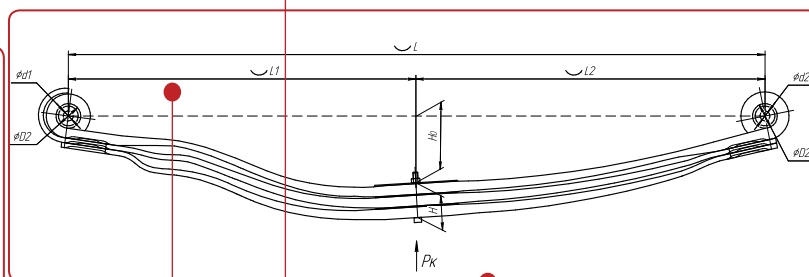

L, mm	1720
L1, mm	860
L2, mm	860
H, mm	84
Ho, mm	150
D1, mm	60
d1, mm	24
D2, mm	60
d2, mm	24
Wid., mm	90

OEM	257952
SPRINGER	690005241
Schomaecker	09774000
Weweler	F022T485XA75

Total weight, kilos	81,9
Maximum load, Pk, tons	4,19

Technical drawing

ChMW number - Manufacturer's technical drawing number

If an arc L1 is shown next to the symbol ($\frown L1$), then the measurement must be carried out with a flexible tape by following the leaves side. In the absence of an arc, the measurement must be carried out in the usual way (along the straight line).