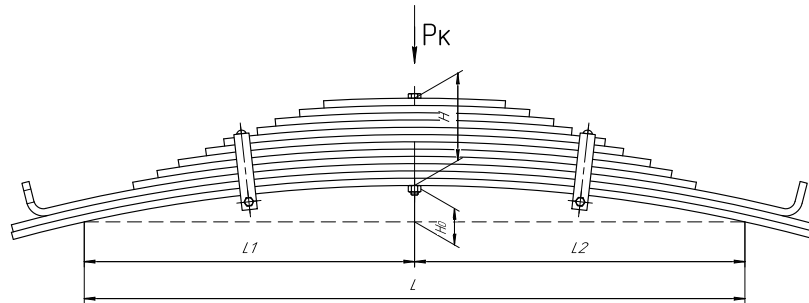

Rear leaf spring for a MAZ 9389 trailer 12 leaves

ChMW number **9389-2912012-001**

OEM **9389-2912012-001**

CHUSOVSKAYA **690007363**
RESSORA

L, mm	1090
L1, mm	545
L2, mm	545
H, mm	144
Ho, mm	60
Wid., mm	90

Total weight, kilos	82,8
Maximum load, Pk, tons	4,3

Rear leaf spring for MAZ 509, 5337, 5432 13 leaves

ChMW number **901213MZ-2912012-11-LC**

CHUSOVSKAYA **690007662**
RESSORA

L, mm	1600
L1, mm	800
L2, mm	800
H, mm	174
Ho, mm	83
Wid., mm	90