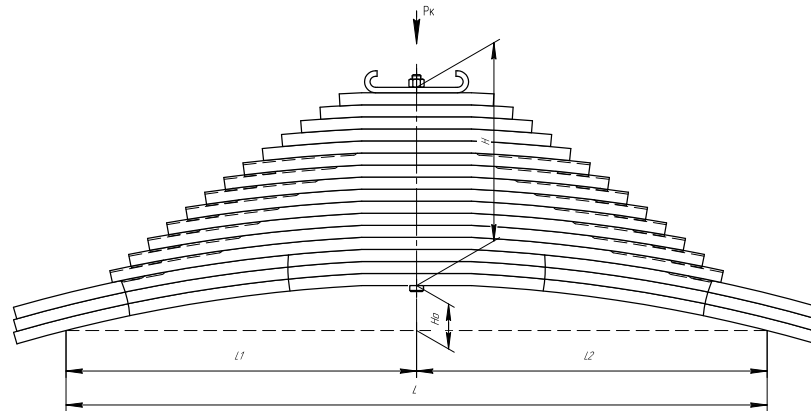

Rear leaf spring for IVECO Trakker 16 leaves

ChMW number **33000004081-02**

SPRINGER 690007438

L, mm	1280
L1, mm	640
L2, mm	640
H, mm	362
Ho, mm	82
Wid., mm	100

Total weight, kilos	228,6
Maximum load, Pk, tons	20

Rear leaf spring for IVECO Trakker 16 leaves

ChMW number **1002016IV-2912012**

SPRINGER 690007448

L, mm	1400
L1, mm	700
L2, mm	700
H, mm	344
Ho, mm	65
Wid., mm	100