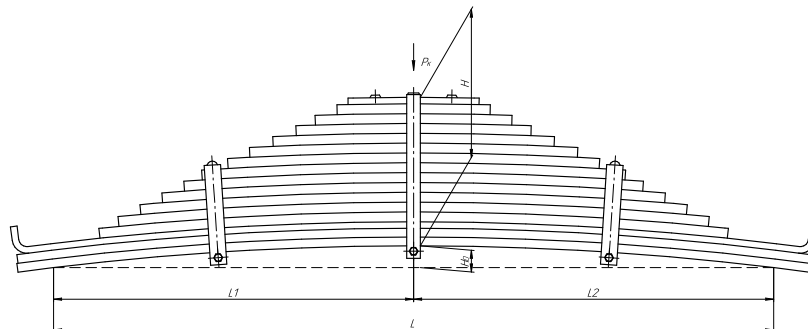

Total weight, kilos	159,2
Maximum load, Pk, tons	9,18

Front leaf spring for KAMAZ 65115, 53229, 6540 18 leaves

ChMW number **751018KZ-2902012-10**

OEM **4925-2902012-10**

CHUSOVSKAYA
RESSORA **690007463**

L, mm	1500
L1, mm	750
L2, mm	750
H, mm	180
Ho, mm	145
Wid., mm	75