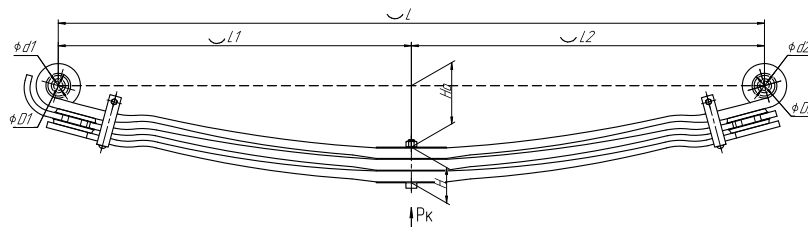

Front leaf spring for MAN TGA, TGS, TGX 3 leaves

ChMW number **902703MN-6282-2902012**

OEM	81.43402-6282
SPRINGER	690007528
Schomaecker	73010000
Weweler	F088T369WA75

L, mm	1850
L1, mm	925
L2, mm	925
H, mm	89
Ho, mm	150
D1, mm	64
d1, mm	24
D2, mm	64
d2, mm	24
Wid., mm	90