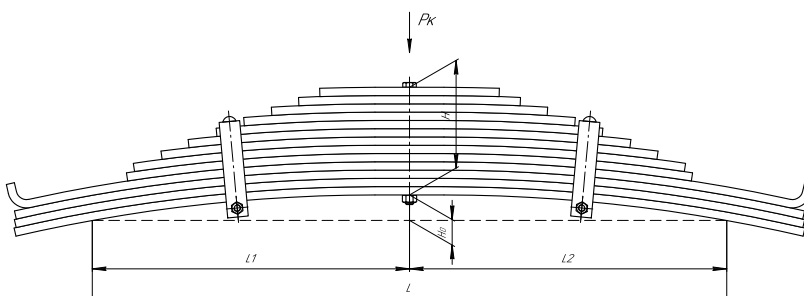

Total weight, kilos	83,5
Maximum load, Pk, tons	7