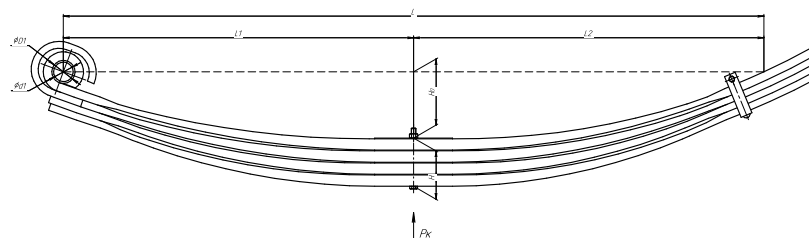

Rear leaf spring for MAZ 5340 4 leaves

ChMW number **5340B2-2912012**

OEM **5340B2-2912012**

CHUSOVSKAYA **690003481**
RESSORA

L, mm	1800
L1, mm	900
L2, mm	900
H, mm	124
Ho, mm	170
D1, mm	59,3
d1, mm	50
Wid., mm	90