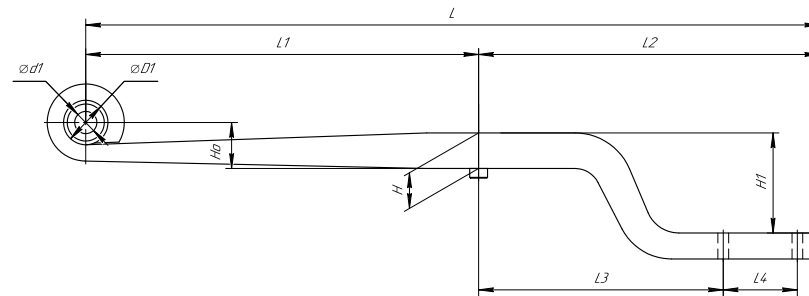

Trailing arm for ROR an analogue for 21222247

ChMW number **1004801RR-21222247**

L, mm	990
L1, mm	530
L2, mm	460
L3, mm	330
L4, mm	100
H, mm	48
H0, mm	14
H1, mm	135
D1, mm	60
d1, mm	30
Wid., mm	100

OEM	21222247
SPRINGER	690007339
Schomaecker	88770100
Weweler	F260Z104ZA75

Total weight, kilos **35,3**