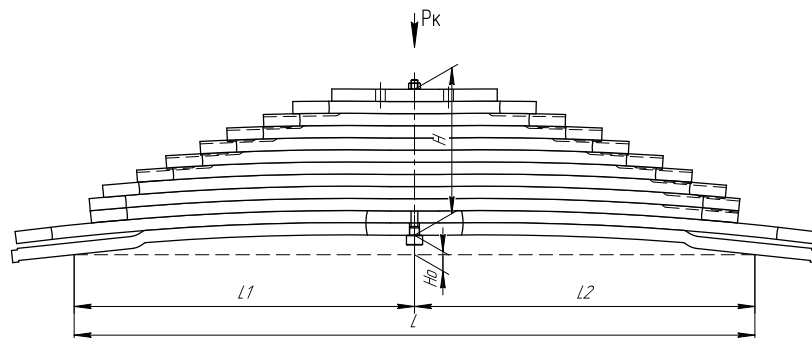

▼ **SEPARATE LEAVES**

Rear leaf spring for Howo NS-07 12 leaves

ChMW number **902512HW-2912012**

OEM	WG9725520283
SPRINGER	690007467

L, mm	1400
L1, mm	700
L2, mm	700
H, mm	300
Ho, mm	40
Wid., mm	90

Total weight, kilos	202,5
Maximum load, P_k, tons	16