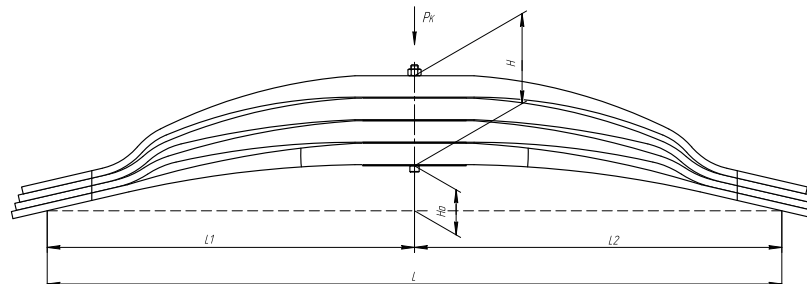

Rear leaf spring for Scania 3-series, 4-series, PGRT-series 4 leaves

ChMW number **904104SC-2912012**

OEM	1377712
SPRINGER	690007324
Schomaecker	90175000
Weweler	F010T202ZA70

L, mm	1420
L1, mm	710
L2, mm	710
H, mm	174
Ho, mm	87
Wid., mm	90

Total weight, kilos	115,8
Maximum load, Pk, tons	11

Rear leaf spring for Scania PGRT-series 4 leaves

ChMW number **904104SC-1931547-2912012**

OEM	1931547
SPRINGER	690007370
Schomaecker	90217000
Weweler	F010T254ZA70

L, mm	1520
L1, mm	760
L2, mm	760
H, mm	186
Ho, mm	87
Wid., mm	90