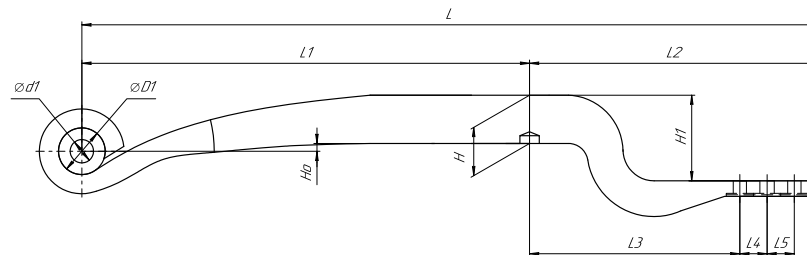

OEM	05.082.13.95.2
SPRINGER	690007268
Schomaecker	88170900
Weweler	F179Z255XA75

Total weight, kilos **27,7**

Trailing arm for BPW an analogue for 05.082.12.93.0

ChMW number **1004801BW-12.93.0**

L, mm	955
L1, mm	575
L2, mm	380
L3, mm	270
L4, mm	70
H, mm	48
Ho, mm	22
H1, mm	150
D1, mm	59,5
d1, mm	30
Wid., mm	100