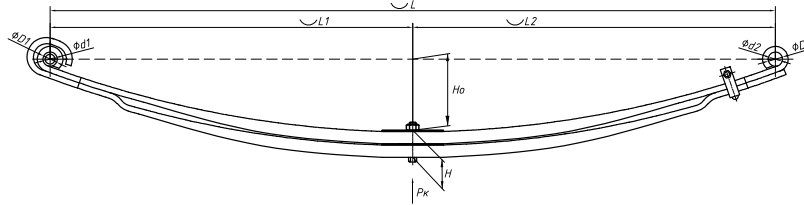

▼ SEPARATE LEAVES

Front leaf spring for Scania 4-series and PGRT-series 2 leaves

ChMW number **903202SC-2902012-10**

OEM	353174
SPRINGER	690004664
Schomaecker	90128000
Weweler	F010T181ZA75

L, mm	1820
L1, mm	910
L2, mm	910
H, mm	70
Ho, mm	122
D1, mm	36
d1, mm	24
D2, mm	36
d2, mm	24
Wid., mm	90