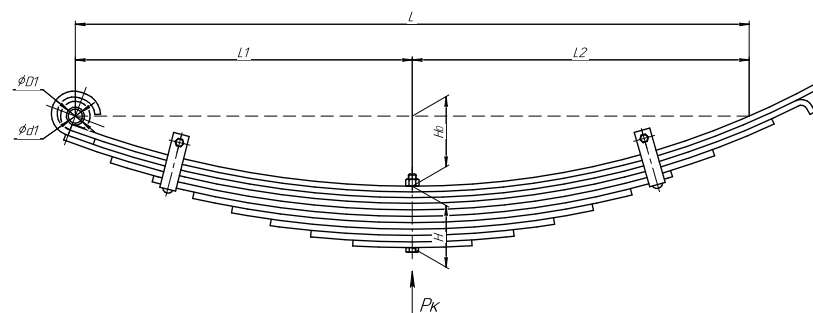

Total weight, kilos	77,8
Maximum load, Pk, tons	4,425

Front leaf spring for a 2PTS-4 887B trailer 10 leaves

ChMW number **8875-2902012**

OEM **8875-2902012**

CHUSOVSKAYA **690000467**
RESSORA

L, mm	1050
L1, mm	525
L2, mm	525
H, mm	96
Ho, mm	109
D1, mm	28,2
d1, mm	22
Wid., mm	65