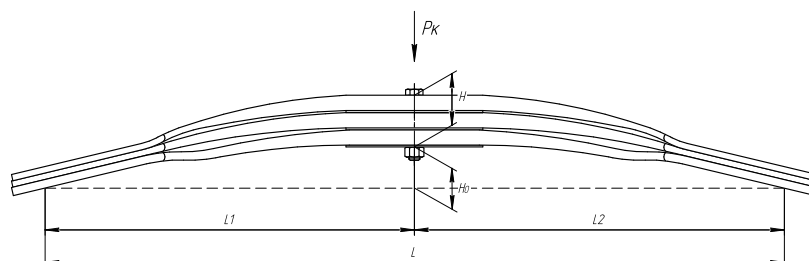

L, mm	1080
L1, mm	540
L2, mm	540
H, mm	74,4
Ho, mm	60
Wid., mm	100

Total weight, kilos	44,2
Maximum load, Pk, tons	4,2

Rear leaf spring for BPW 3 leaves

ChMW number **1002503BW-04265-2912012**

L, mm	1000
L1, mm	500
L2, mm	500
H, mm	81
Ho, mm	126
Wid., mm	100