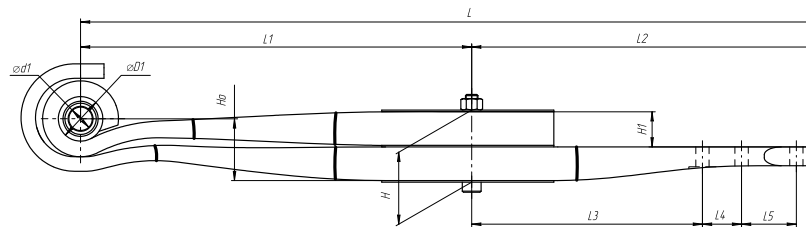

Trailing arm for BPW an analogue for 05.082.12.68.0 2 leaves

ChMW number **1004302BW-12.68.0**

OEM	05.082.12.68.0
SPRINGER	690007593
Schomaecker	88137100
Weweler	F179Z210ZA75

L, mm	940
L1, mm	500
L2, mm	440
L3, mm	295
L4, mm	50
L5, mm	70
H, mm	92
Ho, mm	79
D1, mm	57
d1, mm	30
Wid., mm	100