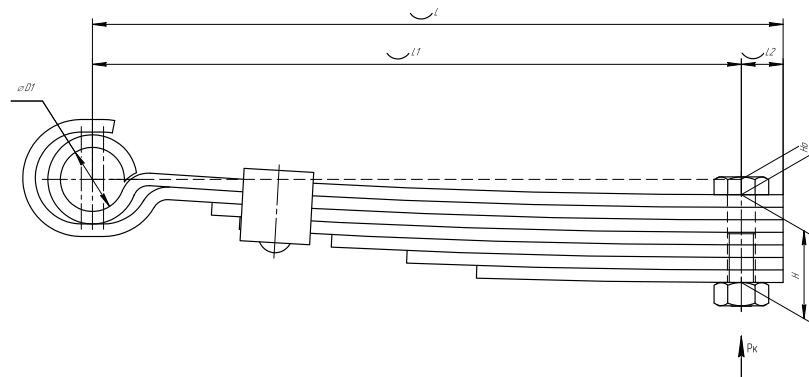

Total weight, kilos	52
Maximum load, Pk, tons	1,48

Cab leaf spring for KAMAZ 5460, 6460 7 leaves

ChMW number **450507KZ-5001080**

OEM **5460-5001080**

CHUSOVSKAYA **690007484**
RESSORA

L, mm	233
L1, mm	233
L2, mm	15
H, mm	31,5
Ho, mm	5,5
D1, mm	23
Wid., mm	45