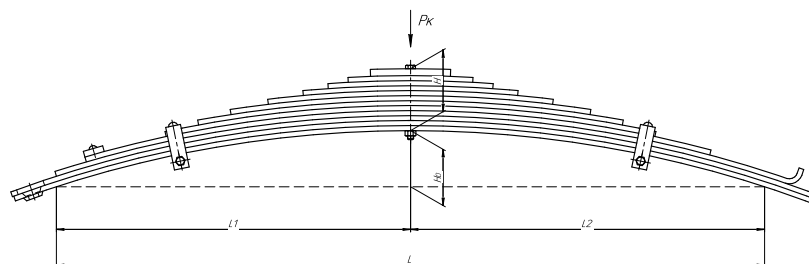

Front leaf spring for URAL 4320, 5557 12 leaves

ChMW number **5557-2902014**

OEM **5557-2902014**
CHUSOVSKAYA **690000272**
RESSORA

L, mm	1420
L1, mm	710
L2, mm	710
H, mm	124
Ho, mm	112,5
Wid., mm	90

Total weight, kilos	74
Maximum load, Pk, tons	1,67

Front leaf spring for URAL 55571, 4320 12 leaves

ChMW number **55571-2902014**

OEM **55571-2902014**
CHUSOVSKAYA **690000342**
RESSORA

L, mm	1420
L1, mm	710
L2, mm	710
H, mm	128
Ho, mm	115
Wid., mm	90