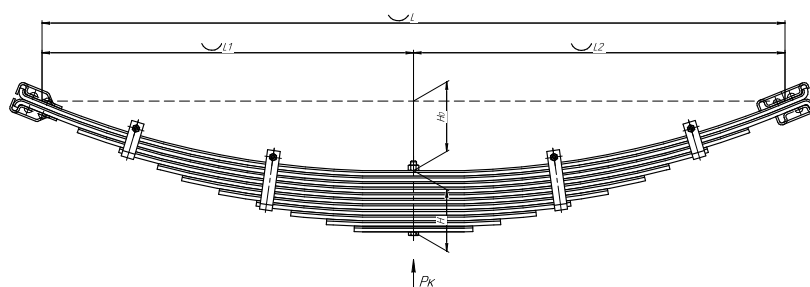

Total weight, kilos	52
Maximum load, Pk, tons	1,5