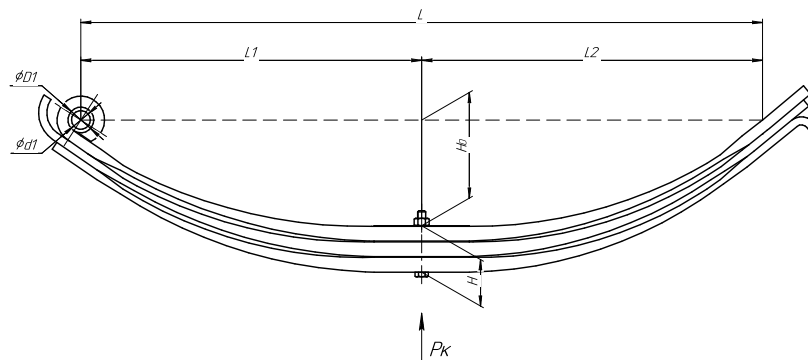

Total weight, kilos	26,7
Maximum load, Pk, tons	3,5

Rear leaf spring for a 9002 trailer 3 leaves

ChMW number **9003-2912012**

OEM	9003-2912012
CHUSOVSKAYA RESSORA	690004836

L, mm	1250
L1, mm	625
L2, mm	625
H, mm	78
Ho, mm	125
D1, mm	37,7
d1, mm	30
Wid., mm	90