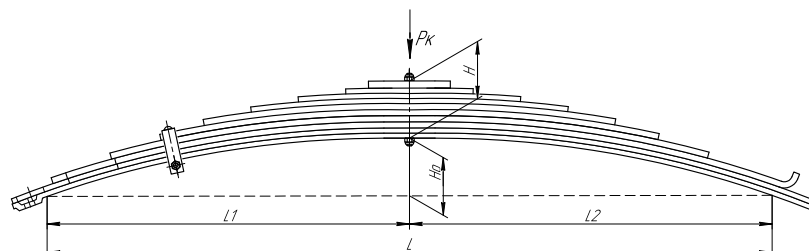

Total weight, kilos	70,9
Maximum load, Pk, tons	2