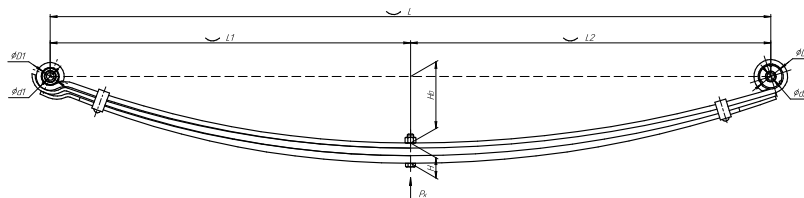

L, mm	1600
L1, mm	800
L2, mm	800
H, mm	45
Ho, mm	148
D1, mm	40
d1, mm	17
D2, mm	53
d2, mm	17
Wid., mm	75

Total weight, kilos	36,8
Maximum load, Pk, tons	1,039

Rear leaf spring for GAZ 3307, 53 3 leaves

ChMW number **53-12-2913012-10-01**