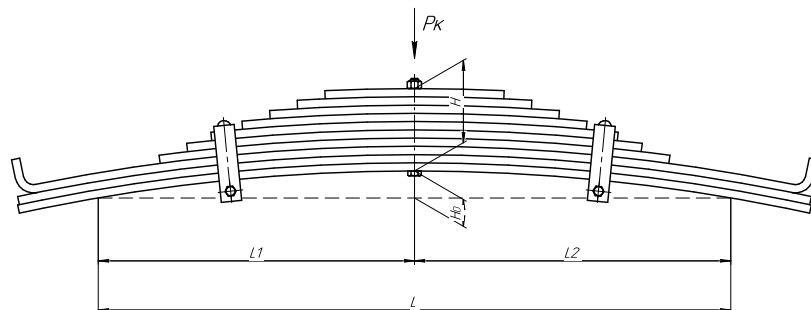

Total weight, kilos **80,4**

Maximum load, Pk, tons **1,683**

▼ SEPARATE LEAVES

Rear leaf spring for MAZ 9506 10 leaves

ChMW number 9506-2912012-10

OEM	9506-2912012-10
CHUSOVSKAYA RESSORA	690000300

L, mm	920
L1, mm	460
L2, mm	460
H, mm	120
Ho, mm	39
Wid., mm	90