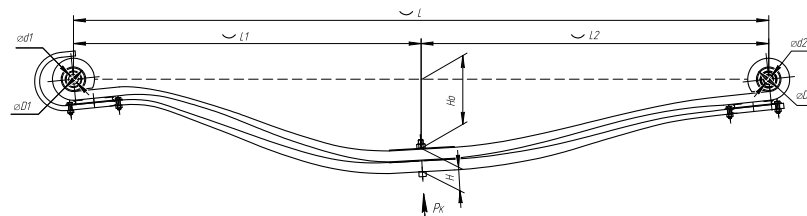

Front leaf spring for Volvo FH 2 leaves

ChMW number **902702VV-2902012-10**

OEM	257939
SPRINGER	690007573
Schomaecker	09794000
Weweler	F022T471ZA75

L, mm	1720
L1, mm	860
L2, mm	860
H, mm	58
Ho, mm	181
D1, mm	60
d1, mm	24,5
D2, mm	60
d2, mm	24,5
Wid., mm	90