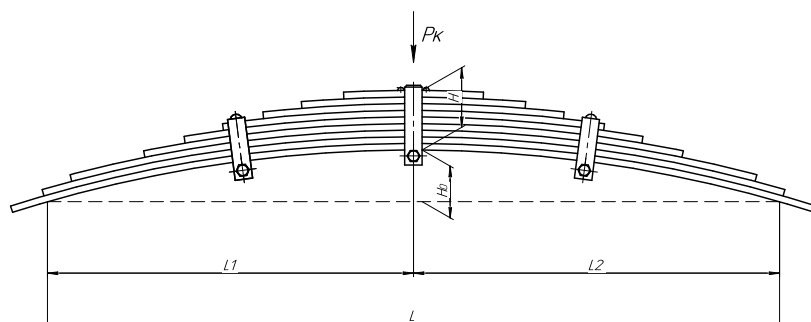

Rear leaf spring for a 85651A trailer 9 leaves

ChMW number **85651A-2913012**

OEM 85651A-2913012
CHUSOVSKAYA 690000335
RESSORA

L, mm	1050
L1, mm	525
L2, mm	525
H, mm	85,5
Ho, mm	74
Wid., mm	75