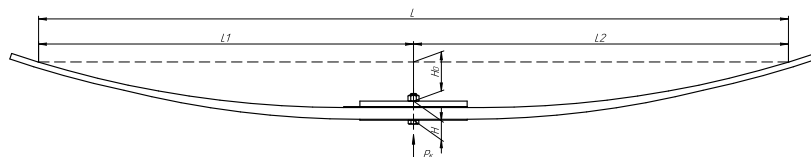

▼ **SEPARATE LEAVES**

Rear leaf spring for KAMAZ 4308 1 leaf

ChMW number **902201KZ-2913012-15**

OEM **4308-2913012-15**
CHUSOVSKAYA **690007562**
RESSORA

L, mm	1400
L1, mm	700
L2, mm	700
H, mm	35,7
Ho, mm	73
Wid., mm	90

Total weight, kilos	19,2
Maximum load, Pk, tons	0,714