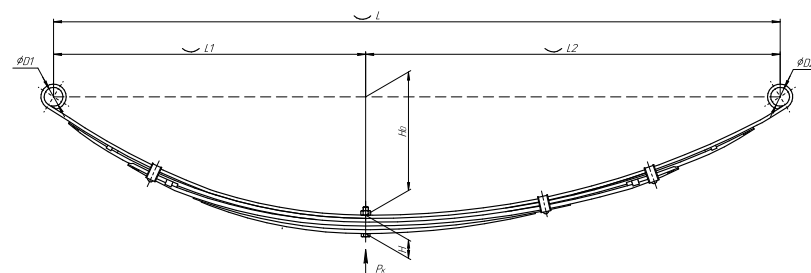

Total weight, kilos	14,6
Maximum load, Pk, tons	0,4

Rear leaf spring for GAZ 2705, 3221, 3302 5 leaves

ChMW number **3302-2912012-10-10**

OEM **3302-2912010-10**

CHUSOVSKAYA **690004197**
RESSORA

L, mm	1500
L1, mm	700
L2, mm	800
H, mm	46
Ho, mm	170
D1, mm	53
d1, mm	17
D2, mm	53
d2, mm	17
Wid., mm	75