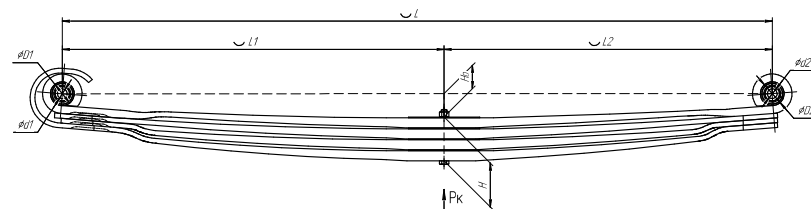

Rear leaf spring for Mercedes Actros 3331-3360 4 leaves

ChMW number **1004004MS-2912012**

OEM	A9603201405
SPRINGER	690004943
Schomaecker	34019000
Weweler	F020T994ZA70

L, mm	1350
L1, mm	675
L2, mm	675
H, mm	170
Ho, mm	41
Wid., mm	100

Total weight, kilos	131,3
Maximum load, Pk, tons	14

Front leaf spring for Mercedes Actros 3331-3355 4 leaves

ChMW number **902604MS-2902012-01-10**

OEM	A9443200702
SPRINGER	690004971
Schomaecker	33872000
Weweler	F020T809ZA75

L, mm	1800
L1, mm	970
L2, mm	830
H, mm	111
Ho, mm	61
D1, mm	60
d1, mm	24,5
D2, mm	60
d2, mm	24,5
Wid., mm	90

Total weight, kilos	106,8
Maximum load, Pk, tons	4,078

Rear leaf spring for Mercedes Actros 1835, 1843 4 leaves

ChMW number **1003704MS-2912012**

OEM	A9483201005
SPRINGER	690005046
Schomaecker	33883000
Weweler	F020T966ZA70

L, mm	1370
L1, mm	685
L2, mm	685
H, mm	158
Ho, mm	46
H1, mm	—
Wid., mm	100

Total weight, kilos	118,1
Maximum load, Pk, tons	11,2