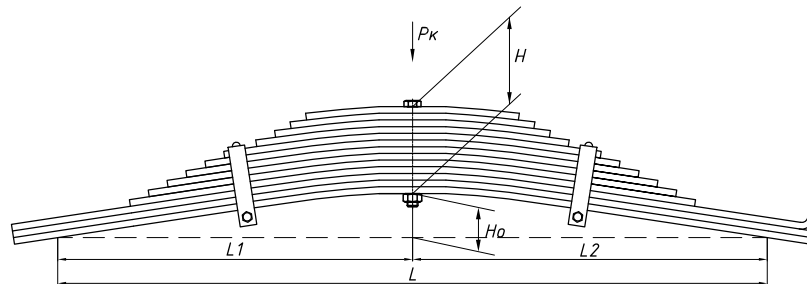

Rear leaf spring for BPW 13 leaves

ChMW number **1001013BW-2912012**

OEM	05.082.03.02.0
SPRINGER	690004586
Schmaecker	88070800
Weweler	A179Z079ZA70

L, mm	1060
L1, mm	530
L2, mm	530
H, mm	130
Ho, mm	66
Wid., mm	100

Total weight, kilos	72,7
Maximum load, Pk, tons	4,367

Rear leaf spring for BPW 14 leaves

ChMW number **1001214BW-2912012**

OEM	05.082.06.03.0
SPRINGER	690004517
Schmaecker	88073300

L, mm	960
L1, mm	480
L2, mm	480
H, mm	168
Ho, mm	50
Wid., mm	100