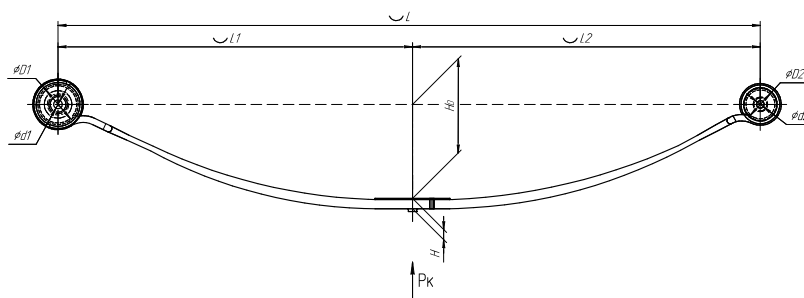

Total weight, kilos	15,4
Maximum load, Pk, tons	0,862