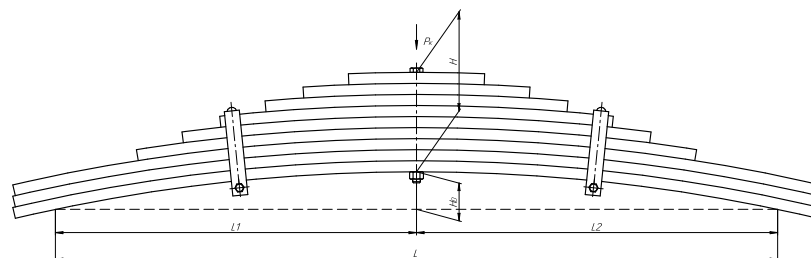

Total weight, kilos	153,3
Maximum load, Pk, tons	9,18

Rear leaf spring for KAMAZ 4952, 5425, 5460 10 leaves

ChMW number **901410KZ-2912012-01**

OEM **5425-2912012-01**

CHUSOVSKAYA **690007458**
RESSORA

L, mm	1800
L1, mm	900
L2, mm	900
H, mm	154
Ho, mm	127
Wid., mm	90