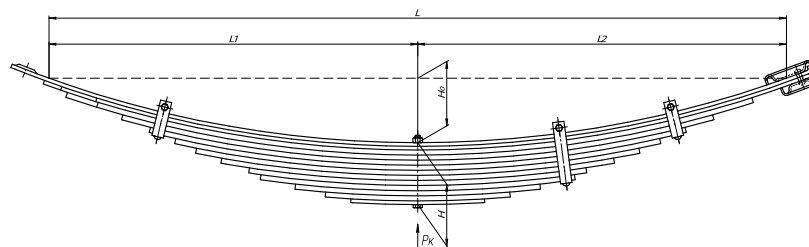

Rear leaf spring for GAZ 4301 13 leaves

ChMW number **4301-2912012-02-01**

OEM **4301-2912013-10**

CHUSOVSKAYA **690007446**
RESSORA

L, mm	1600
L1, mm	800
L2, mm	800
H, mm	134
Ho, mm	140
Wid., mm	75

Total weight, kilos	78,7
Maximum load, Pk, tons	2,24