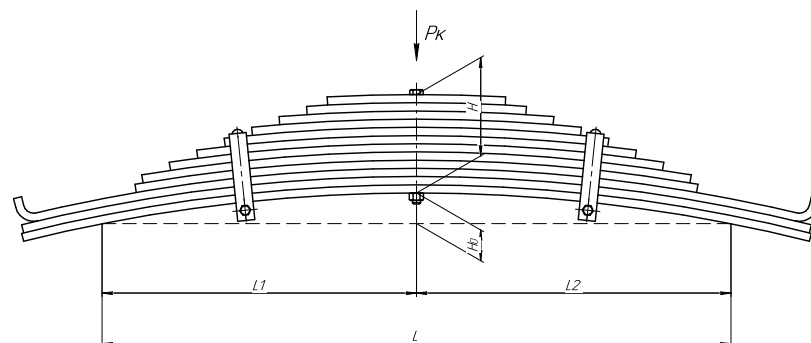

Total weight, kilos	72,9
Maximum load, Pk, tons	6

Rear leaf spring for a MAZ 8378, 83781, 9380 trailer 12 leaves

ChMW number **901212MZ-2912012**

OEM **901212MZ-2912012**

CHUSOVSKAYA **690007404**
RESSORA

L, mm	1420
L1, mm	710
L2, mm	710
H, mm	156
Ho, mm	96
Wid., mm	90