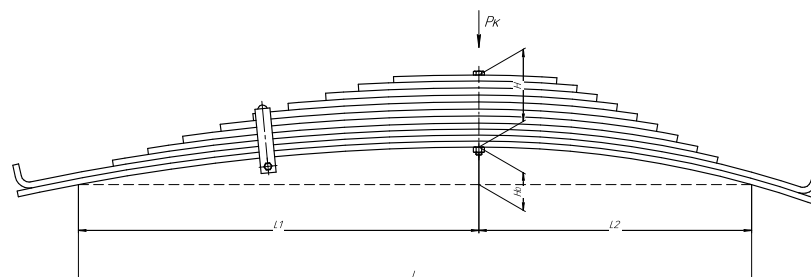

Total weight, kilos	92,4
Maximum load, Pk, tons	3,935