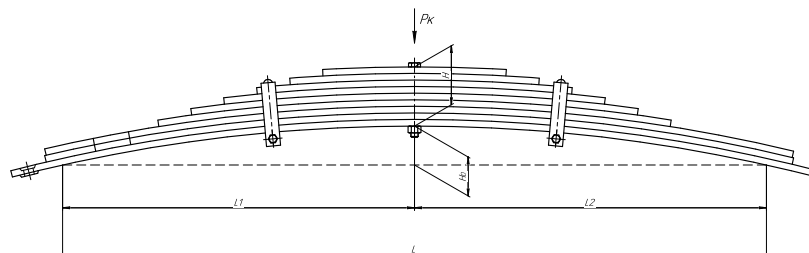

Total weight, kilos	103,7
Maximum load, Pk, tons	3

Front leaf spring for a 424 tractor 9 leaves

ChMW number **424-2902012**

OEM **424-2902012**

CHUSOVSKAYA
RESSORA **690007275**

L, mm	1500
L1, mm	750
L2, mm	750
H, mm	126
Ho, mm	83
Wid., mm	100