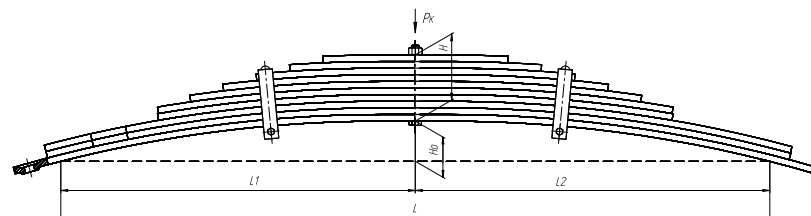

ChMW number **701M-2902012-02-01**

OEM **701M-2902012-02-01**

CHUSOVSKAYA **690007447**
RESSORA

L, mm	1500
L1, mm	750
L2, mm	750
H, mm	140
Ho, mm	83
Wid., mm	100

Total weight, kilos	116
Maximum load, Pk, tons	3,5