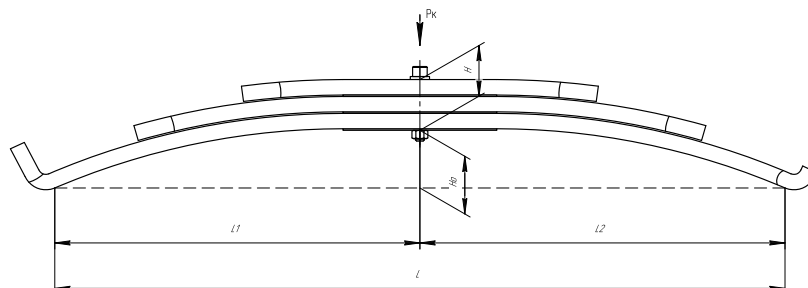

▼ SEPARATE LEAVES

Rear leaf spring for a Great Dane trailer 3 leaves

ChMW number **752003TR-2912012**

OEM	TRA2728
SPRINGER	690007481

L, mm	950
L1, mm	475
L2, mm	475
H, mm	66
Ho, mm	75
Wid., mm	75

Total weight, kilos	25,4
Maximum load, Pk, tons	3

Front leaf spring for a 2PTS-8M trailer 3 leaves

ChMW number **2ПТС8М-2902012-02**

OEM	2ПТС8М-2902012-02
CHUSOVSKAYA RESSORA	690003908

L, mm	1000
L1, mm	500
L2, mm	500
H, mm	68,1
Ho, mm	155
D1, mm	37,7
d1, mm	27,5
Wid., mm	65