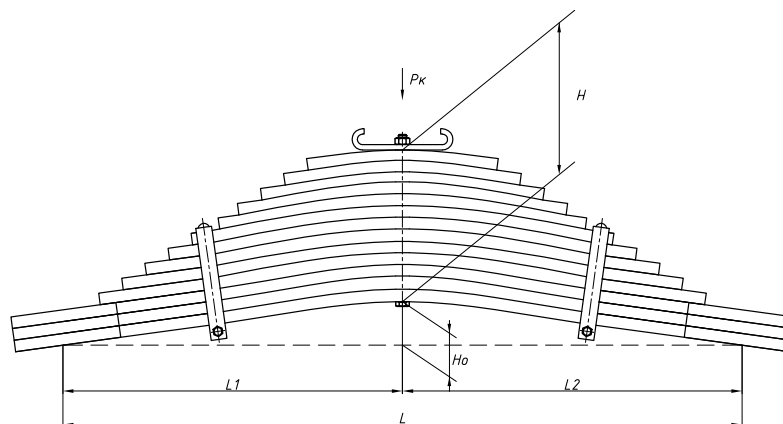

Total weight, kilos	199,1
Maximum load, Pk, tons	16

Rear leaf spring for IVECO Trakker 13 leaves

ChMW number **1002213IV-2912012-01**

OEM **5801831025**

SPRINGER **690007206**

Schmaecker **67185000**

Weweler **A061T252ZA70**

L, mm	1280
L1, mm	640
L2, mm	640
H, mm	286
Ho, mm	82
Wid., mm	100