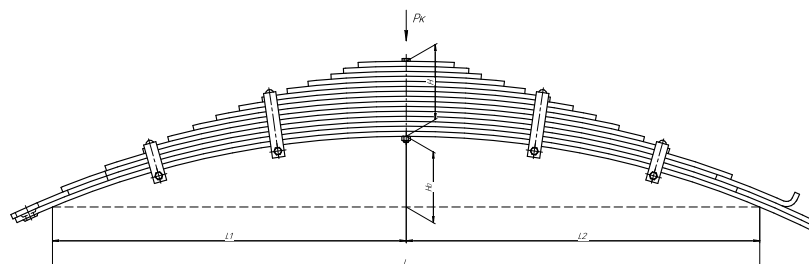

Total weight, kilos	138,8
Maximum load, Pk, tons	2,75

Front leaf spring for MAZ 5337, 5433, 53371 15 leaves

ChMW number **53371-2902012**

OEM **53371-2902012**

CHUSOVSKAYA **690000288**
RESSORA

L, mm	1700
L1, mm	850
L2, mm	850
H, mm	180
Ho, mm	170
Wid., mm	90