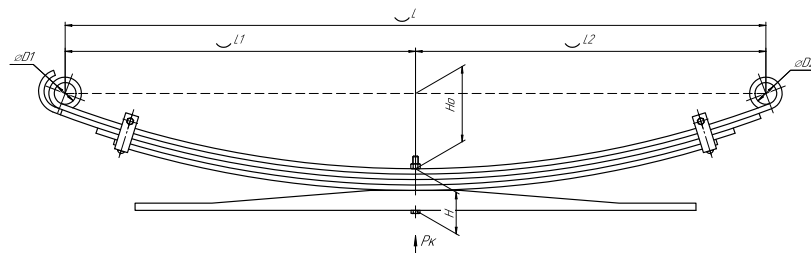

Total weight, kilos	69,5
Maximum load, Pk, tons	2,96

Rear leaf spring for MAZ 5337, 5432, 5551 6 leaves

ChMW number **900906MZ-2913012**

OEM **500A-2913012-01**

CHUSOVSKAYA **690007403**
RESSORA

L, mm	1100
L1, mm	550
L2, mm	550
H, mm	57
Ho, mm	83
Wid., mm	90