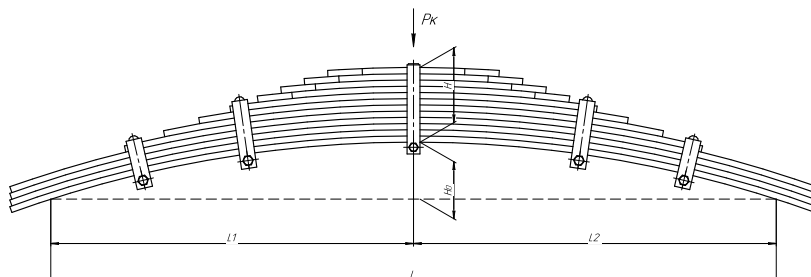

▼ SEPARATE LEAVES

Front leaf spring for URAL 53236 12 leaves

ChMW number **901212UL-2902122**

OEM	53236X-2902122
CHUSOVSKAYA RESSORA	690007619

L, mm	1400
L1, mm	700
L2, mm	700
H, mm	144
Ho, mm	110
Wid., mm	90

Total weight, kilos	99,7
Maximum load, Pk, tons	3,81

Front leaf spring for URAL 6364 13 leaves

ChMW number **6364-2902014**

OEM	6364-2902014
CHUSOVSKAYA RESSORA	690000104

L, mm	1800
L1, mm	900
L2, mm	900
H, mm	156
Ho, mm	185
Wid., mm	90