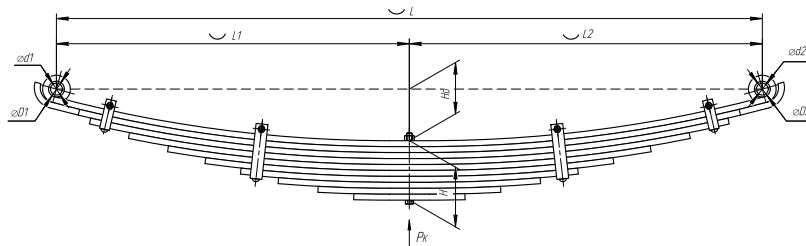

▼ SEPARATE LEAVES

Front leaf spring for Shaanxi F2000 10 leaves

ChMW number **901610SH-2902012-01-10**

OEM	DZ9100529008
SPRINGER	690007548

L, mm	1800
L1, mm	900
L2, mm	900
H, mm	160
Ho, mm	130
D1, mm	40
d1, mm	30
D2, mm	40
d2, mm	30
Wid., mm	90