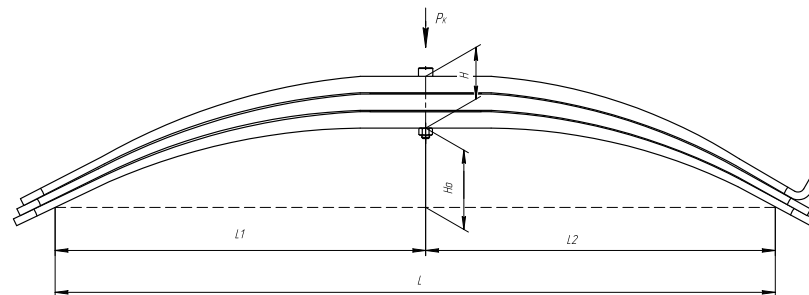

Rear leaf spring for ROR 3 leaves

ChMW number **752503RR-2912012**

L, mm	1100
L1, mm	550
L2, mm	550
H, mm	79
H0, mm	106
Wid., mm	75

OEM	21204279
SPRINGER	690007371
Schomaecker	88759800
Weweler	F260Z059ZA70

Total weight, kilos **39,9**
Maximum load, Pk, tons **4,2**