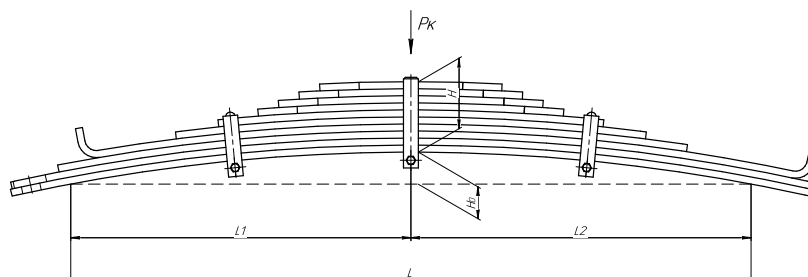

Total weight, kilos	71
Maximum load, Pk, tons	3,3