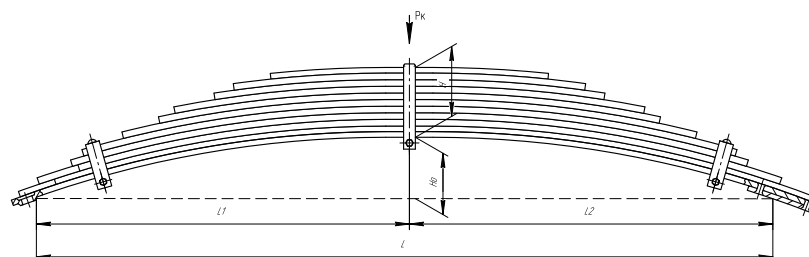

Rear leaf spring for KAMAZ 4326, 4350, 43502 11 leaves

ChMW number **901211KZ-2912012**

OEM **4326-2912012**

CHUSOVSKAYA **690007485**
RESSORA

L, mm	1600
L1, mm	800
L2, mm	800
H, mm	148
Ho, mm	130
Wid., mm	90

Total weight, kilos **110,6**

Maximum load, Pk, tons **2,55**

Front leaf spring for KAMAZ 6520, 53605 12 leaves

ChMW number **6520-2902012-30**

OEM **6520-2902012-30**

CHUSOVSKAYA **690000203**
RESSORA

L, mm	1800
L1, mm	900
L2, mm	900
H, mm	164
Ho, mm	150
Wid., mm	90