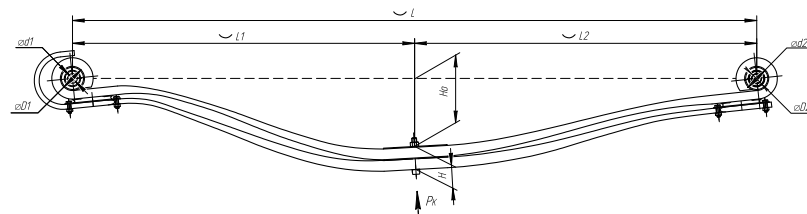

Front leaf spring for Volvo FH 2 leaves

ChMW number **902902VV-2902012-10**

OEM	257941
SPRINGER	690007575
Schomaecker	09780000
Weweler	F022T475ZA75

L, mm	1720
L1, mm	860
L2, mm	860
H, mm	62
Ho, mm	166
D1, mm	60
d1, mm	24,5
D2, mm	60
d2, mm	24,5
Wid., mm	90