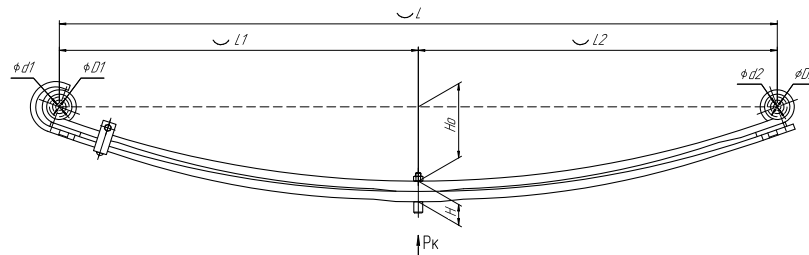

Weweler **F088T295ZA75**

L, mm	1650
L1, mm	825
L2, mm	825
H, mm	46
Ho, mm	170
D1, mm	46,5
d1, mm	16
D2, mm	46,5
d2, mm	16
Wid., mm	80

Total weight, kilos **41,8**

Maximum load, Pk, tons **1,5**

Front leaf spring for MAN TGA, TGS, TGX 2 leaves