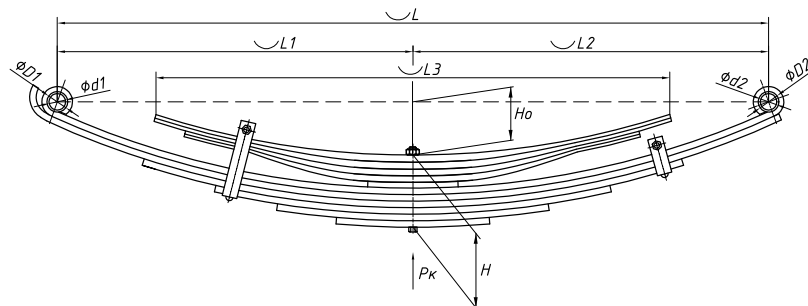

Total weight, kilos	47,4
Maximum load, Pk, tons	2,85

Rear leaf spring for Hyundai Aero City 11 leaves

ChMW number **1001411HD-2912012**

OEM	55100-8C300
SPRINGER	690000113

L, mm	1700
L1, mm	850
L2, mm	850
H, mm	154
Ho, mm	160
D1, mm	37,9
D2, mm	37,9
Wid., mm	100