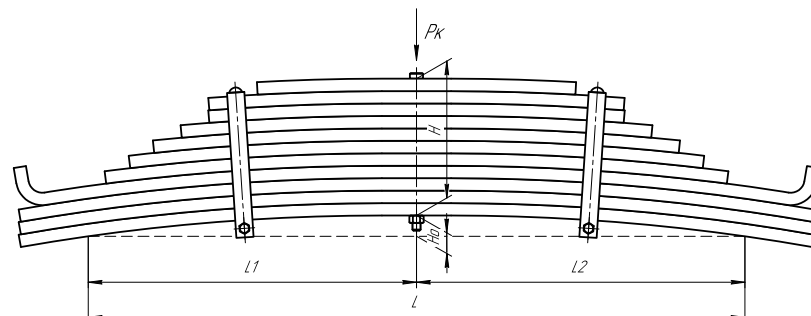

Total weight, kilos	116,7
Maximum load, Pk, tons	12

Rear leaf spring for a ODAZ-9798, MAZ 9397, 9398 trailers 11 leaves

ChMW number **941-2912012-02**

OEM **941-2912012-02**

CHUSOVSKAYA **690000641**
RESSORA

L, mm	1345
L1, mm	800
L2, mm	545
H, mm	144
Ho, mm	75
Wid., mm	90