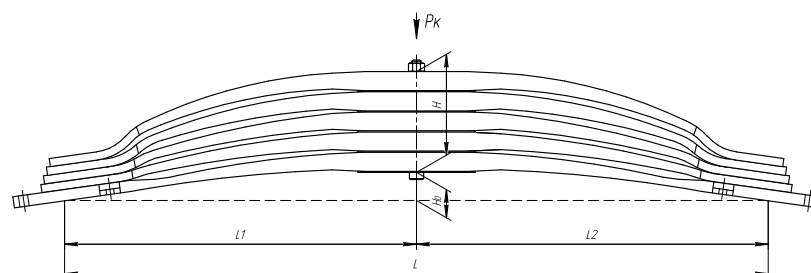

Rear leaf spring for Mercedes Actros 3331-3348 5 leaves

ChMW number **1003705MS-2912012**

OEM	A9483203005
SPRINGER	690005049
Schomaecker	33885000
Weweler	F020T960ZA70

L, mm	1370
L1, mm	685
L2, mm	685
H, mm	197,5
Ho, mm	55
Wid., mm	100

Total weight, kilos	146,4
Maximum load, Pk, tons	14

Rear leaf spring for Mercedes Actros 3331-3351 5 leaves

ChMW number **1004205MS-2912012**

OEM	6623200005
SPRINGER	690005158
Schomaecker	33649000
Weweler	F021T032ZA70