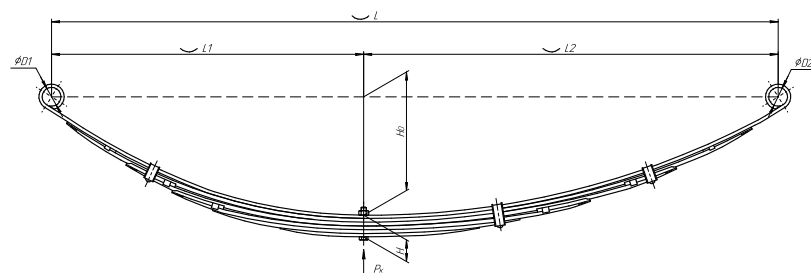

Rear leaf spring for GAZ 3102, 3110, 24 6 leaves

ChMW number **24-02-2912012-01**

OEM **2402-2912012-01**

CHUSOVSKAYA
RESSORA **690000271**

L, mm	1350
L1, mm	580
L2, mm	770
H, mm	40
Ho, mm	220
D1, mm	35
D2, mm	35
Wid., mm	65

Total weight, kilos	17,4
Maximum load, Pk, tons	0,4