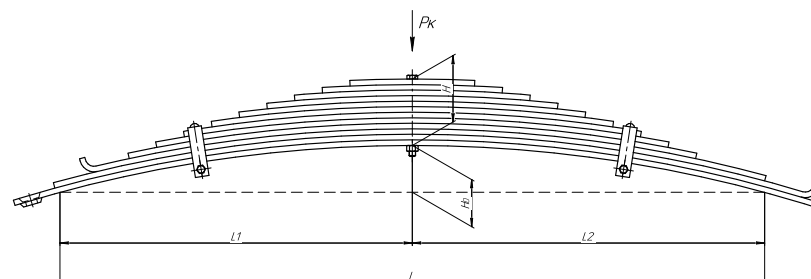

Front leaf spring for a 8328 trailer 12 leaves

ChMW number **8328-2902013-01**

OEM **8328-2902013-01**

CHUSOVSKAYA **690000251**
RESSORA

L, mm	1275
L1, mm	637,5
L2, mm	637,5
H, mm	120
Ho, mm	85
Wid., mm	90

Total weight, kilos	69,2
Maximum load, Pk, tons	2

Rear leaf spring for an MAZ 9379 trailer 12 leaves

ChMW number **9379-2912012**

OEM **9379-2912012**

CHUSOVSKAYA **690004858**
RESSORA

L, mm	920
L1, mm	460
L2, mm	460
H, mm	144
Ho, mm	45
Wid., mm	90