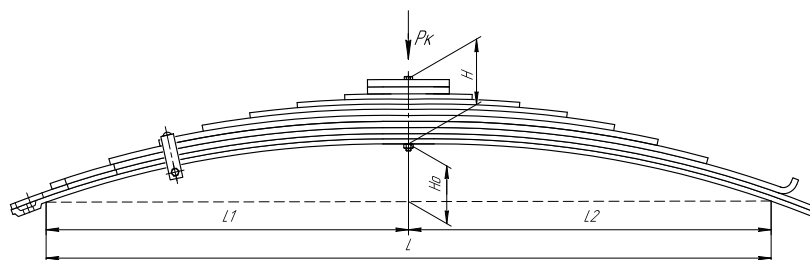

▼ SEPARATE LEAVES

Front leaf spring for URAL 55571, 4320 9 leaves

ChMW number 901009UL-2902012-01-LC

CHUSOVSKAYA 690007663
RESSORA

L, mm	1420
L1, mm	710
L2, mm	710
H, mm	126
Ho, mm	113
Wid., mm	90

Total weight, kilos	72,1
Maximum load, Pk, tons	2

Rear leaf spring for URAL 4320, 55571, 532361 9 leaves

ChMW number 901809UL-2912122

OEM 55571X-2912122
CHUSOVSKAYA 690007494
RESSORA

L, mm	1400
L1, mm	700
L2, mm	700
H, mm	162
Ho, mm	80
Wid., mm	90