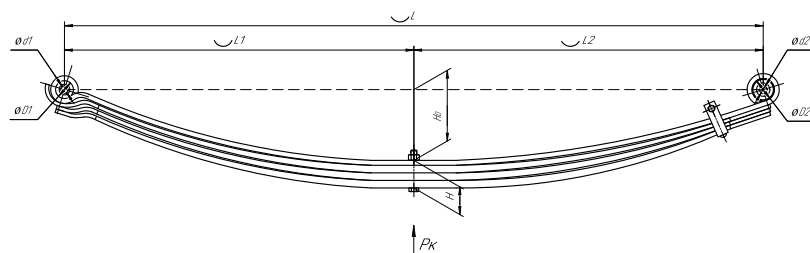

▼ SEPARATE LEAVES

Front leaf spring for PAZ Vector, Gazon Next 4 leaves

ChMW number **C40R13-2902012-10**

OEM	C40R13-2902012-10
CHUSOVSKAYA RESSORA	690007380

L, mm	1600
L1, mm	800
L2, mm	800
H, mm	62
Ho, mm	155
D1, mm	40
d1, mm	17
D2, mm	50
d2, mm	17
Wid., mm	75