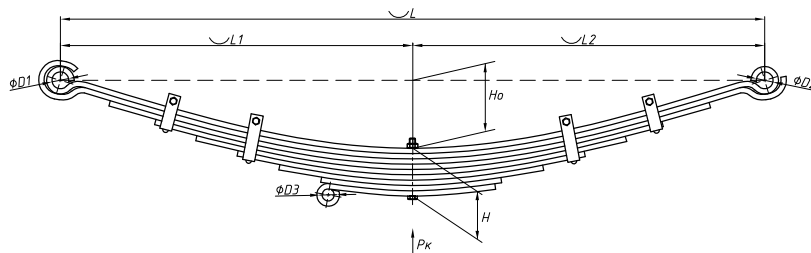

Total weight, kilos	32,4
Maximum load, Pk, tons	1,35

▼ SEPARATE LEAVES

Front leaf spring for a YUTONG trailer 9 leaves

ChMW number **751109TR-2902012**

CHUSOVSKAYA 690000264
RESSORA

L, mm	1400
L1, mm	700
L2, mm	700
H, mm	99
Ho, mm	135
D1, mm	35
D2, mm	35
D3, mm	25
Wid., mm	75