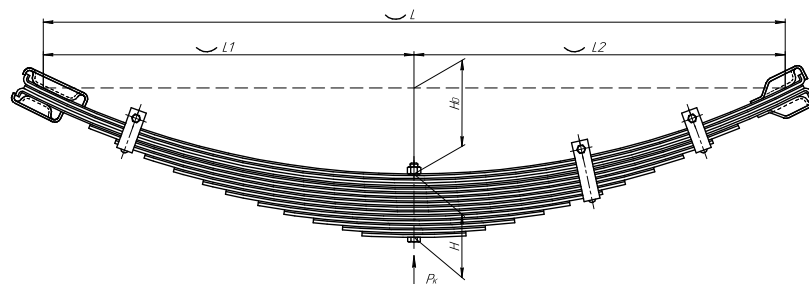

Front leaf spring for GAZ 3308 Sadko 14 leaves

ChMW number **3308-2902012-10**

OEM **3308-2902012-10**

CHUSOVSKAYA **690004897**
RESSORA

L, mm	1150
L1, mm	575
L2, mm	575
H, mm	98
Ho, mm	133
Wid., mm	65

Total weight, kilos	32,8
Maximum load, Pk, tons	0,875