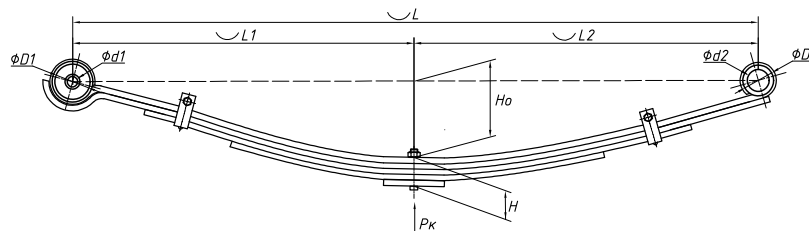

Total weight, kilos	26,9
Maximum load, Pk, tons	1,05