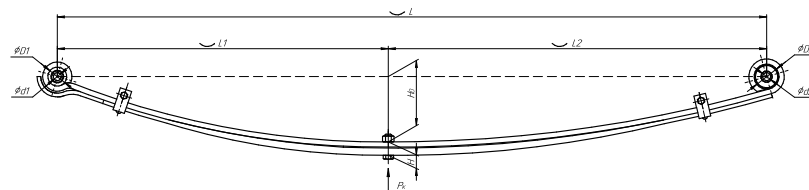

Front leaf spring for GAZ 2705, 3221, 3302 2 leaves

ChMW number **3302-2902012-05-10**

OEM **3302-2902012-05-10**

CHUSOVSKAYA **690004202**
RESSORA

L, mm	1500
L1, mm	700
L2, mm	800
H, mm	28,4
Ho, mm	138
D1, mm	40
d1, mm	17
D2, mm	53
d2, mm	17
Wid., mm	75