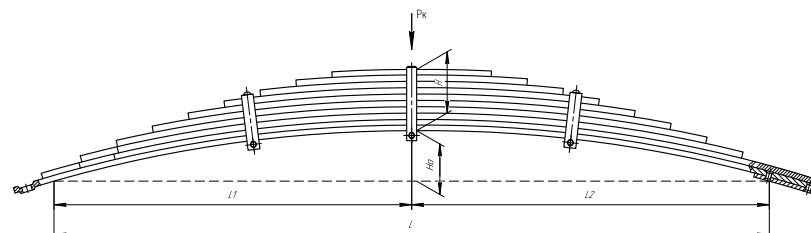

Total weight, kilos	153,3
Maximum load, Pk, tons	9,18

Rear leaf spring for KAMAZ 4952, 5425, 5460 10 leaves

ChMW number **901410KZ-2912012-01**

OEM **5425-2912012-01**

CHUSOVSKAYA **690007458**
RESSORA

L, mm	1800
L1, mm	900
L2, mm	900
H, mm	154
Ho, mm	127
Wid., mm	90