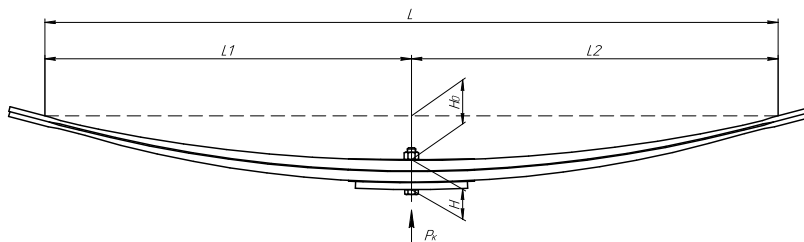

Rear leaf spring for GAZ 3307, 53 3 leaves

ChMW number **53-12-2913012-10-01**

OEM **53-12-2913012-10-01**
CHUSOVSKAYA
RESSORA 690003812

L, mm	1050
L1, mm	525
L2, mm	525
H, mm	43
Ho, mm	65
Wid., mm	65