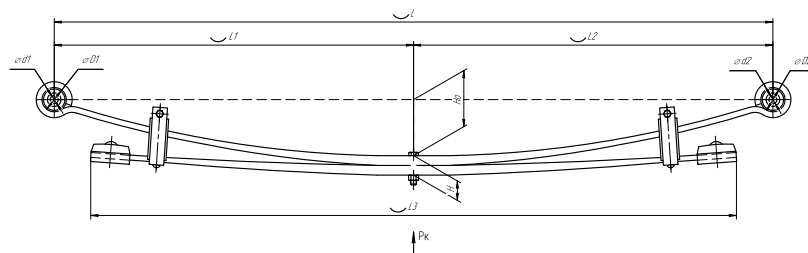

▼ SEPARATE LEAVES

Rear leaf spring for UAZ 236021 2 leaves

ChMW number **751802UZ-2912010-10**

OEM **236021-2912010-00**

CHUSOVSKAYA **690007501**
RESSORA

L, mm	1500
L1, mm	750
L2, mm	750
H, mm	40,3
Ho, mm	134
D1, mm	50
d1, mm	16,5
D2, mm	50
d2, mm	16,5
Wid., mm	75