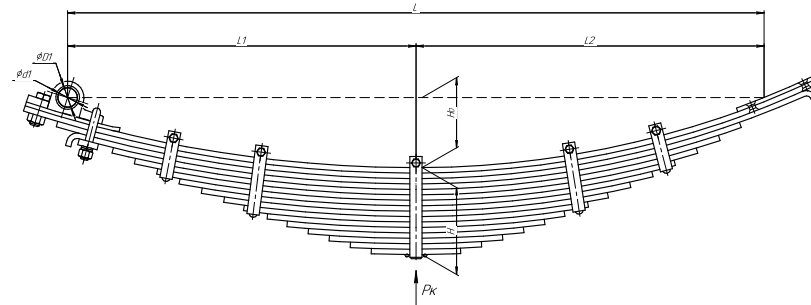

Total weight, kilos	96,3
Maximum load, Pk, tons	3,6

Rear leaf spring for a NovosibARZ trailer 16 leaves

ChMW number **1201416TR-2912012**

OEM	1201416TR-2912012
CHUSOVSKAYA RESSORA	690005214

L, mm	1510
L1, mm	755
L2, mm	755
H, mm	280
Ho, mm	86
Wid., mm	120