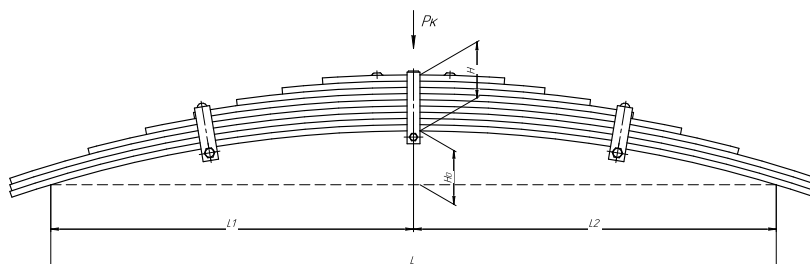

Rear leaf spring for URAL 3255 9 leaves

ChMW number 901209UL-2912122-01

OEM 3255-2912122-01
CHUSOVSKAYA 690007567
RESSORA

L, mm	1400
L1, mm	700
L2, mm	700
H, mm	108
Ho, mm	104
Wid., mm	90