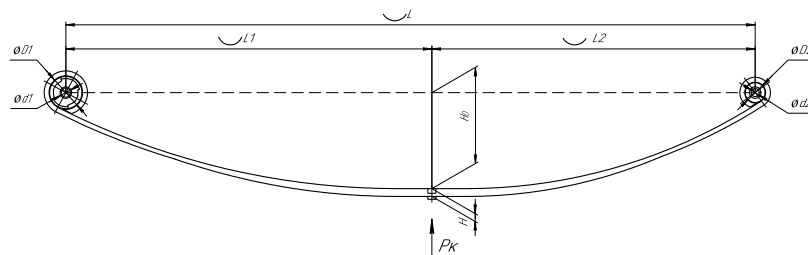

Total weight, kilos	9,3
Maximum load, Pk, tons	0,31