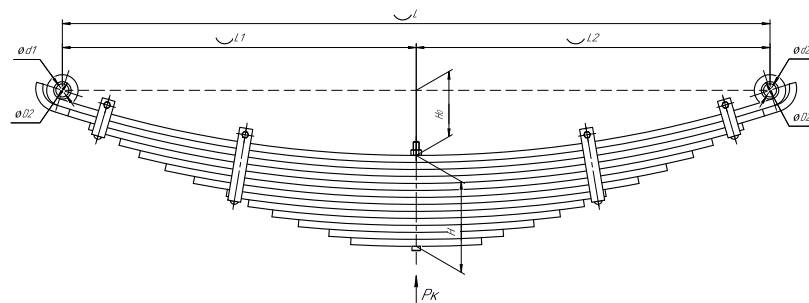

Front right leaf spring for Shaanxi Delong E-3 13 leaves

ChMW number **901613SH-2902012-10**

OEM	DZ9118529002
SPRINGER	690007377

L, mm	1660
L1, mm	830
L2, mm	830
H, mm	208
Ho, mm	125
D1, mm	40
d1, mm	30
D2, mm	40
d2, mm	30
Wid., mm	90

Total weight, kilos	152,4
Maximum load, Pk, tons	6,5

Front left leaf spring for Shaanxi Delong E-3 14 leaves

ChMW number **901614SH-2902012-10**

OEM	DZ9118529001
SPRINGER	690007376

L, mm	1660
L1, mm	830
L2, mm	830
H, mm	224
Ho, mm	155
D1, mm	40
d1, mm	30
D2, mm	40
d2, mm	30
Wid., mm	90