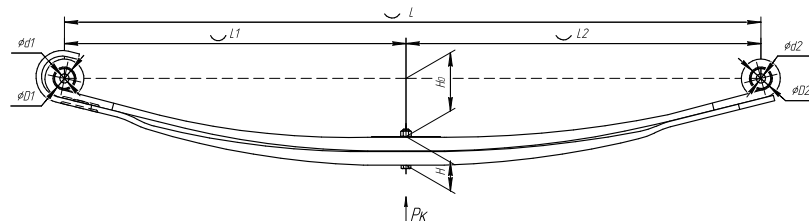

Front leaf spring for Renault Premium 2, Kerax 2 leaves

ChMW number **903502RN-2902012-02-10**

OEM	7482225870
SPRINGER	690005098
Schomaecker	85010300
Weweler	F023T177ZA75

L, mm	1850
L1, mm	905
L2, mm	945
H, mm	75
Ho, mm	154
D1, mm	60
d1, mm	24,5
D2, mm	60
d2, mm	24,5
Wid., mm	90