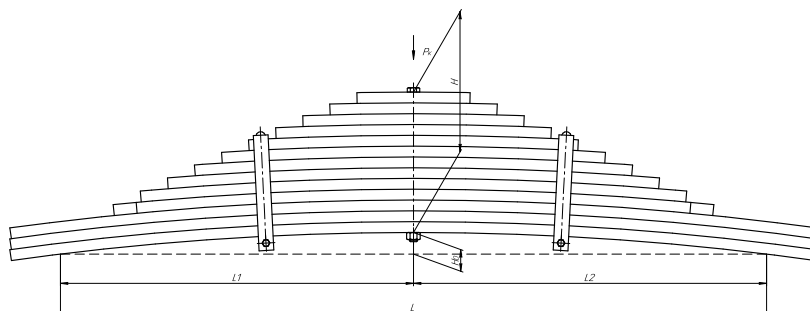

Total weight, kilos	213,5
Maximum load, Pk, tons	11,723