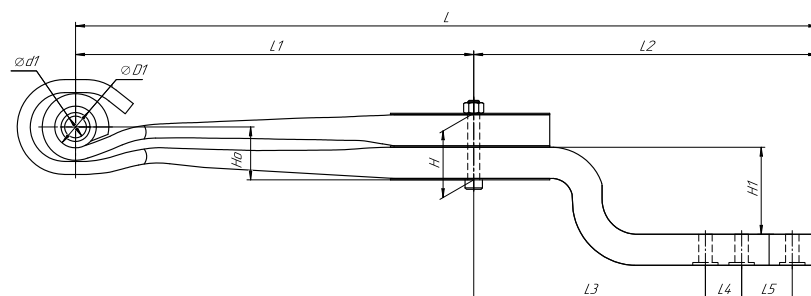

OEM	05.082.13.24.0
SPRINGER	690005293
Schomaecker	88136600
Weweler	F179Z208ZA75

Total weight, kilos 58,5

Trailing arm for BPW an analogue for 05.082.13.33.0 2 leaves

ChMW number 1004302BW-13.33.0

L, mm	965
L1, mm	500
L2, mm	320
L3, mm	50
L4, mm	70
H, mm	92
Ho, mm	18
D1, mm	57
d1, mm	30
Wid., mm	100