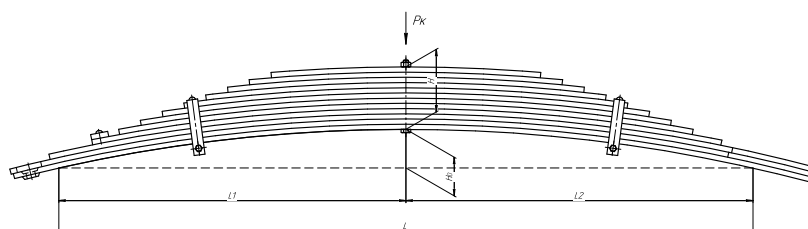

Rear leaf spring for MAZ 5337, 5432, 5551 12 leaves

ChMW number 5336-2912012

OEM	5336-2912012-04
CHUSOVSKAYA RESSORA	690000269

L, mm	1600
L1, mm	800
L2, mm	800
H, mm	144
Ho, mm	89
Wid., mm	90