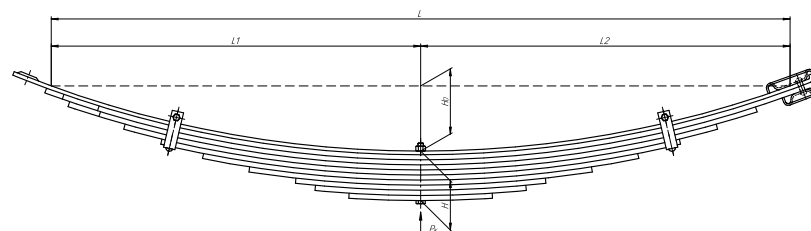

Total weight, kilos	46,6
Maximum load, Pk, tons	1,2

Rear leaf spring for GAZ 4301 10 leaves

ChMW number **4301-2912012**

OEM **4301-2912012**

CHUSOVSKAYA **690000293**
RESSORA

L, mm	1600
L1, mm	800
L2, mm	800
H, mm	107
Ho, mm	141
Wid., mm	75