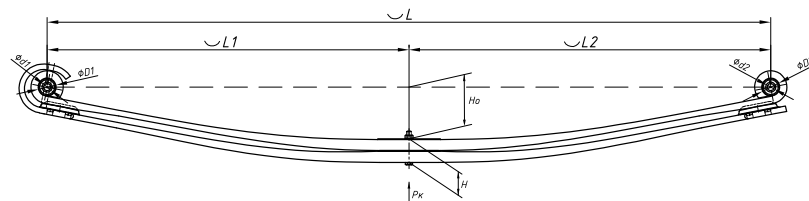

Front leaf spring for Volvo FH, FM12, FM10 2 leaves

ChMW number **1003002VV-2902012-10**

OEM	257888
SPRINGER	690004379
Schomaecker	09738000
Weweler	F022T417ZA75

L, mm	1890
L1, mm	990
L2, mm	900
H, mm	64
Ho, mm	140
D1, mm	49
d1, mm	20,5
D2, mm	49
d2, mm	20,5
Wid., mm	100