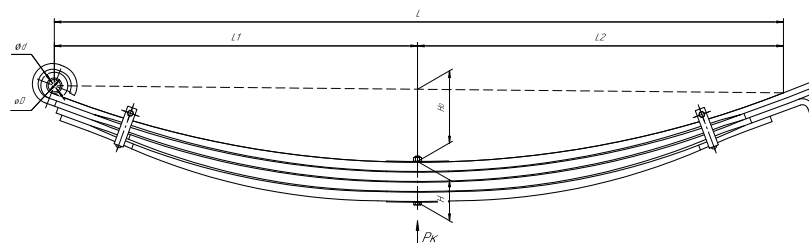

Total weight, kilos	126,3
Maximum load, Pk, tons	5,75

Front leaf spring for MAZ 6312, 6501B9 4 leaves

ChMW number **6312-2902012-10**

OEM **6312-2902012-000**

CHUSOVSKAYA **690007300**
RESSORA

L, mm	1900
L1, mm	950
L2, mm	950
H, mm	106
Ho, mm	190
D1, mm	40
d1, mm	32
Wid., mm	90