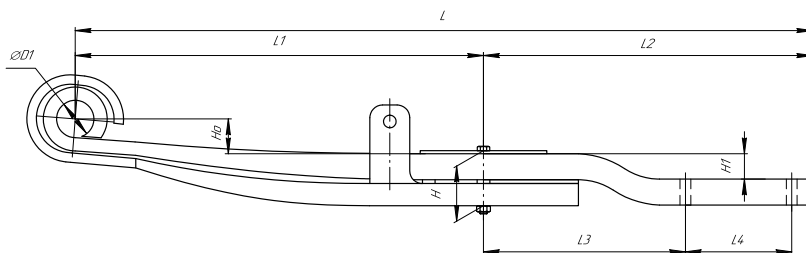

▼ SEPARATE LEAVES

Trailing arm for TONAR 6428 2 leaves

ChMW number **6428-2912012-20**

OEM **6428-2912012-20**
CHUSOVSKAYA **690004356**
RESSORA

L, mm	1165
L1, mm	645
L2, mm	520
L3, mm	319
L4, mm	168
H, mm	87
Ho, mm	55
H1, mm	40
D1, mm	62,5
Wid., mm	75