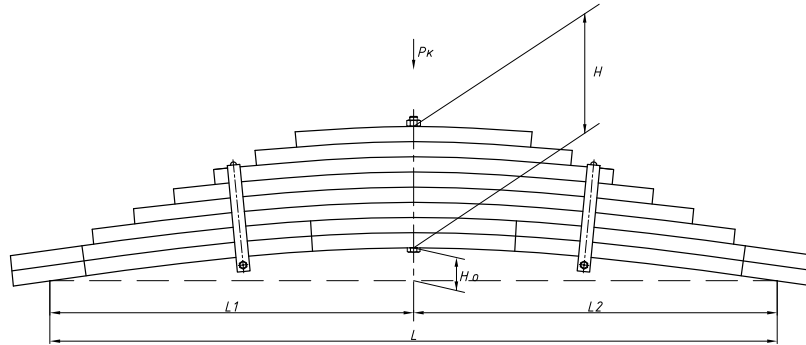

▼ **SEPARATE LEAVES**

Rear leaf spring for Scania PGRT-series 8 leaves

ChMW number **903008SC-2912012-01**

OEM	1547824
SPRINGER	690004685
Schomaecker	90199000
Weweler	A010T240ZA70

L, mm	1445
L1, mm	722,5
L2, mm	722,5
H, mm	245
Ho, mm	69
Wid., mm	90

Total weight, kilos	168,1
Maximum load, Pk, tons	12,213

Rear leaf spring for Scania PGRT-series 10 leaves

ChMW number **902510SC-2912012**

OEM	1398987
SPRINGER	690000299
Schomaecker	90169000
Weweler	A010T234ZA70

L, mm	1460
L1, mm	730
L2, mm	730
H, mm	250
Ho, mm	70
Wid., mm	90