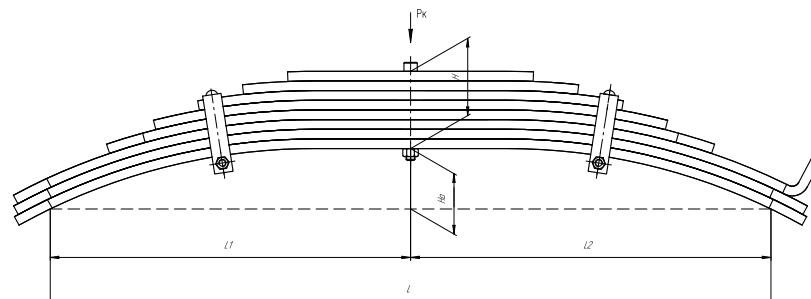

Total weight, kilos	64,9
Maximum load, Pk, tons	2,7

Rear leaf spring for a TITAN trailer 8 leaves

ChMW number **751308TR-2912012**

OEM **W68230011**

CHUSOVSKAYA **690007390**
RESSORA

L, mm	970
L1, mm	485
L2, mm	485
H, mm	104
Ho, mm	81
Wid., mm	75