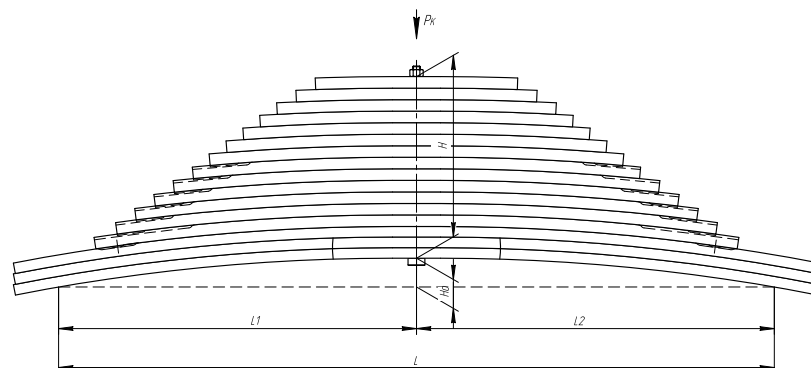

Total weight, kilos	255,1
Maximum load, Pk, tons	18