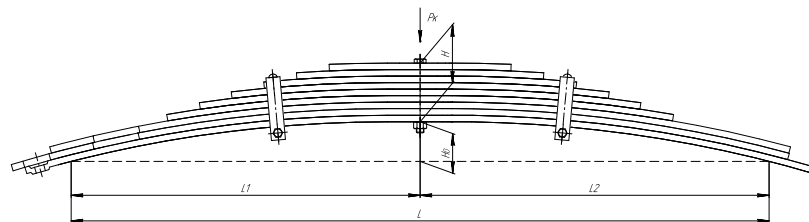

Total weight, kilos	103,7
Maximum load, Pk, tons	3

Front leaf spring for a 424 tractor 9 leaves

ChMW number **424-2902012**

OEM **424-2902012**

CHUSOVSKAYA
RESSORA **690007275**

L, mm	1500
L1, mm	750
L2, mm	750
H, mm	126
Ho, mm	83
Wid., mm	100