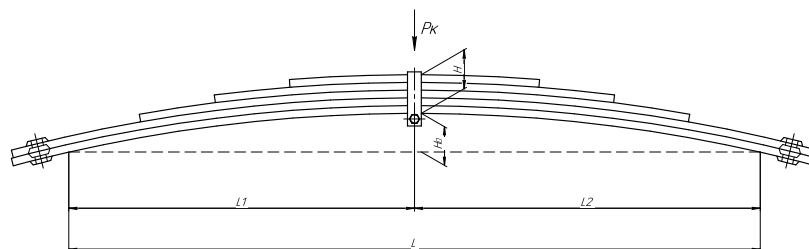

Rear leaf spring for a 9554 trailer 5 leaves

ChMW number **9554-2912012-90**

OEM **9554-2912012-90**

CHUSOVSKAYA **690000749**
RESSORA

L, mm	1250
L1, mm	625
L2, mm	625
H, mm	70
Ho, mm	70
Wid., mm	90

Total weight, kilos	50,2
Maximum load, Pk, tons	1,96