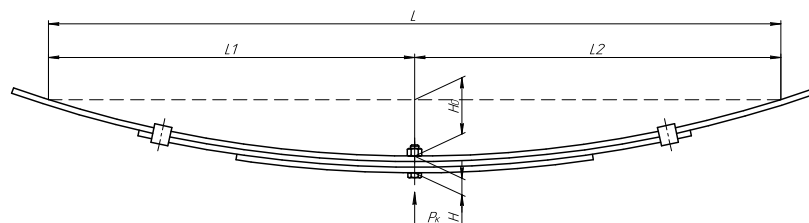

Rear leaf spring for GAZ 3302 3 leaves

ChMW number **3302-2913012-10**

OEM **3302-2913012-10**

CHUSOVSKAYA **690000278**
RESSORA

L, mm	1050
L1, mm	525
L2, mm	525
H, mm	24
Ho, mm	81
Wid., mm	75