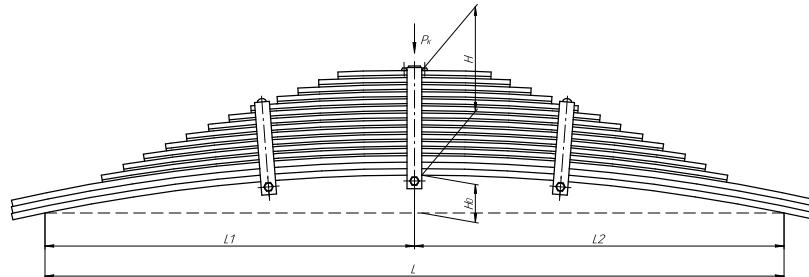

Total weight, kilos	63,5
Maximum load, Pk, tons	2,7

Front leaf spring for ZIL 131 15 leaves

ChMW number **131-2902007-12**

OEM **131-2902007-12**

CHUSOVSKAYA **690000624**
RESSORA

L, mm	1350
L1, mm	675
L2, mm	675
H, mm	135
Ho, mm	117
D1, mm	38
d1, mm	30
Wid., mm	65