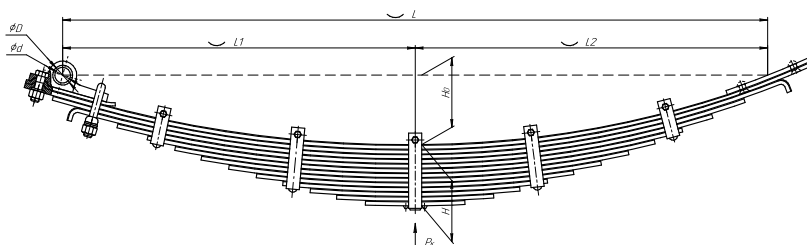

Total weight, kilos	49
Maximum load, Pk, tons	1,13

Rear leaf spring for ZIL 4331 14 leaves

ChMW number **4331-2912011-02**

OEM **4331-2912011-02**

CHUSOVSKAYA **690000214**
RESSORA

L, mm	1575
L1, mm	787,5
L2, mm	787,5
H, mm	149,5
Ho, mm	153
Wid., mm	75