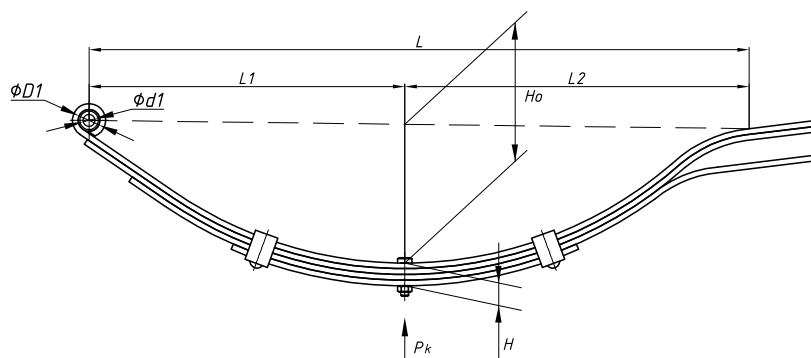

Rear leaf spring for an AL-KO trailer 4 leaves

ChMW number 450604AL-2912012-10

L, mm	705
L1, mm	332
L2, mm	373
H, mm	24
H0, mm	150
D1, mm	23
d1, mm	12,6
Wid., mm	44

OEM	1337371
CHUSOVSKAYA RESSORA	690003332

Total weight, kilos	6,5
Maximum load, Pk, tons	0,375