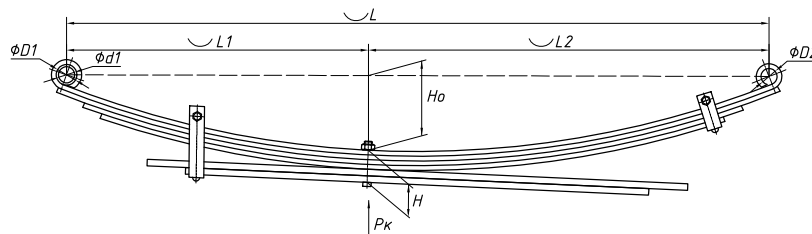

Rear leaf spring for Hyundai Porter 1, H-100 6 leaves

ChMW number **600806HD-2912012-01-10**

OEM	55100-4B100
SPRINGER	690004632

L, mm	1200
L1, mm	515
L2, mm	685
H, mm	54
Ho, mm	115
D1, mm	34,7
d1, mm	28
Wid., mm	60

Total weight, kilos **27,7**