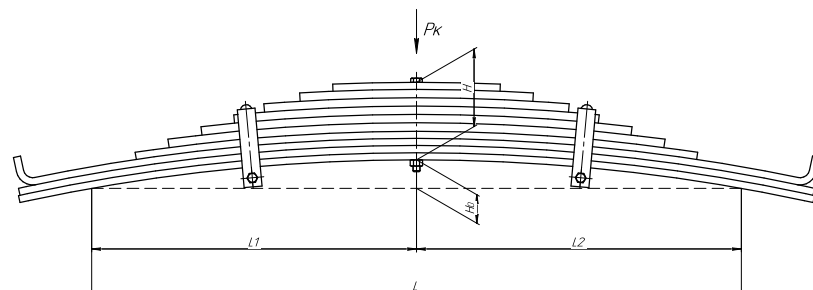

Total weight, kilos	77,8
Maximum load, Pk, tons	4,425

Front leaf spring for a 2PTS-4 887B trailer 10 leaves

ChMW number **8875-2902012**

OEM **8875-2902012**

CHUSOVSKAYA **690000467**
RESSORA

L, mm	1050
L1, mm	525
L2, mm	525
H, mm	96
Ho, mm	109
D1, mm	28,2
d1, mm	22
Wid., mm	65