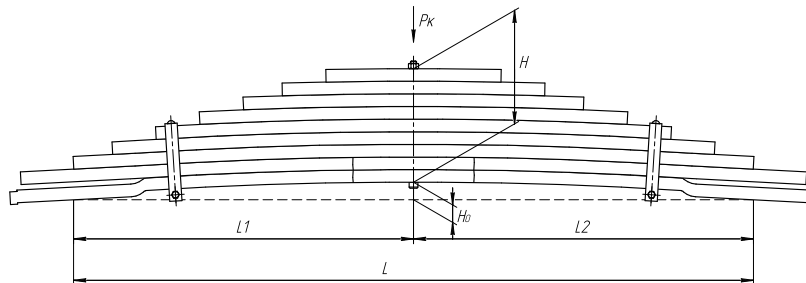

Total weight, kilos	135,4
Maximum load, Pk, tons	10,5

Rear leaf spring for Volvo FH12, FM12, FM10 11 leaves

ChMW number 902611VV-2912012

OEM	257658
SPRINGER	690000246
Schomaecker	09639000
Weweler	A022T424ZA70

L, mm	1400
L1, mm	700
L2, mm	700
H, mm	286
Ho, mm	56
Wid., mm	90