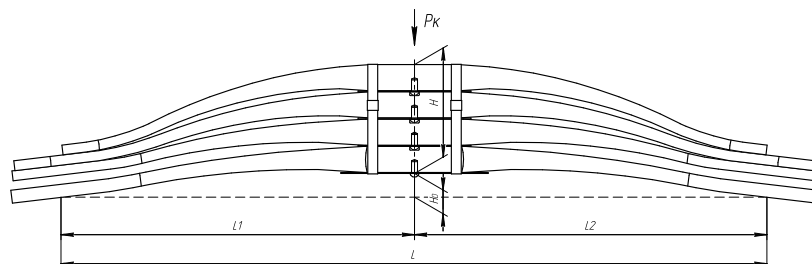

▼ **SEPARATE LEAVES**

Rear leaf spring for Renault Kerax 4 leaves

ChMW number **905304RN-2912012**

OEM	7420795357
SPRINGER	690005135
Schomaecker	85014900
Weweler	F022T442ZA70

L, mm	1440
L1, mm	720
L2, mm	720
H, mm	222
Ho, mm	48
Wid., mm	90

Total weight, kilos	157,4
Maximum load, Pk, tons	18