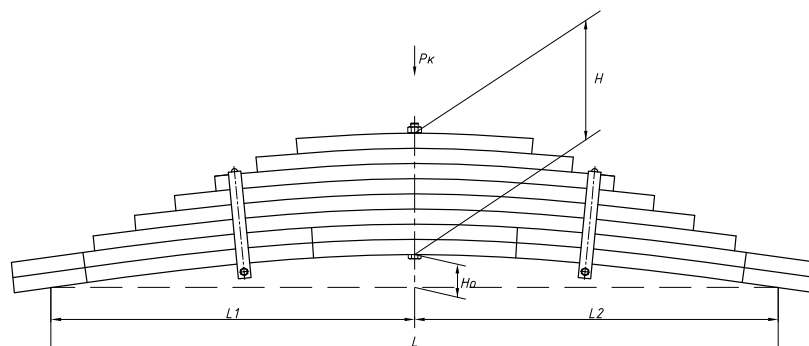

Total weight, kilos	172,7
Maximum load, Pk, tons	12,213