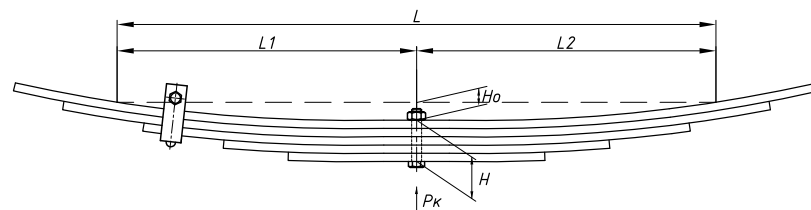

Rear leaf spring for Isuzu NQR71-75 5 leaves

ChMW number **701005IS-2913012**

OEM	8971350780
SPRINGER	690004284

L, mm	880
L1, mm	440
L2, mm	440
H, mm	50
Ho, mm	36
Wid., mm	70

Total weight, kilos	18,3
Maximum load, Pk, tons	1,3