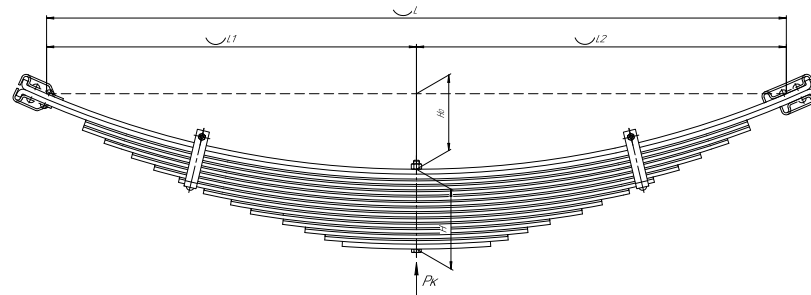

Rear leaf spring for PAZ 4230 Aurora 15 leaves

ChMW number **4230-2912012-01**

OEM **4230-2912012-01**

CHUSOVSKAYA **690004812**
RESSORA

L, mm	1500
L1, mm	750
L2, mm	750
H, mm	162
Ho, mm	170
Wid., mm	65

Total weight, kilos	72,5
Maximum load, Pk, tons	2,35