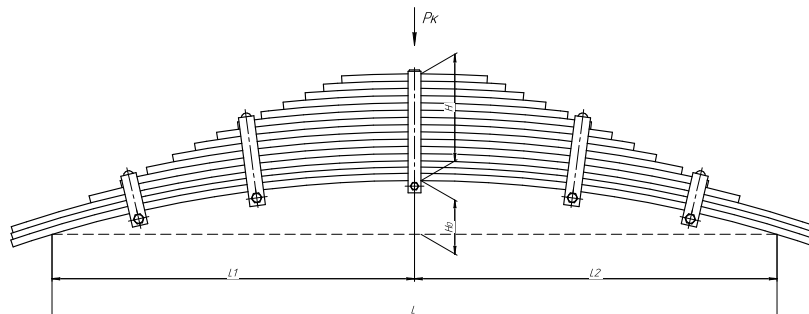

Rear leaf spring for URAL 4320-41, 5557, 55571-30 15 leaves

ChMW number **55571-2912122**

OEM **55571-2912122**

CHUSOVSKAYA **690000079**
RESSORA

L, mm	1400
L1, mm	700
L2, mm	700
H, mm	206
Ho, mm	104
Wid., mm	90

Total weight, kilos	131,5
Maximum load, Pk, tons	6,73

Rear leaf spring for URAL 4320, 5557, 55571 15 leaves

ChMW number **55571-2912122-01**

OEM **55571-2912122-01**

CHUSOVSKAYA **690003698**
RESSORA

L, mm	1400
L1, mm	700
L2, mm	700
H, mm	206
Ho, mm	104
Wid., mm	90