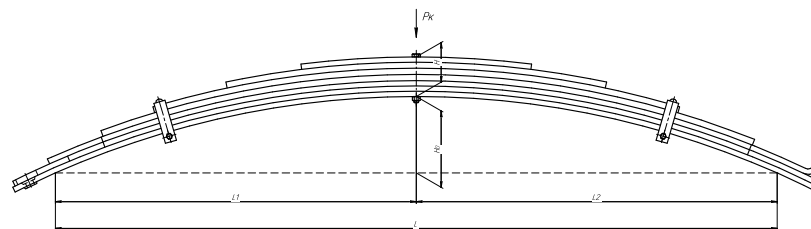

Total weight, kilos **32,4**

Maximum load, Pk, tons **1,3**

Front leaf spring for MAZ 54323, 64229, 64221 7 leaves

ChMW number **64222-2902012**

OEM **64222-2902012**

CHUSOVSKAYA **690000627**
RESSORA

L, mm	1890
L1, mm	945
L2, mm	945
H, mm	104
Ho, mm	200
Wid., mm	90