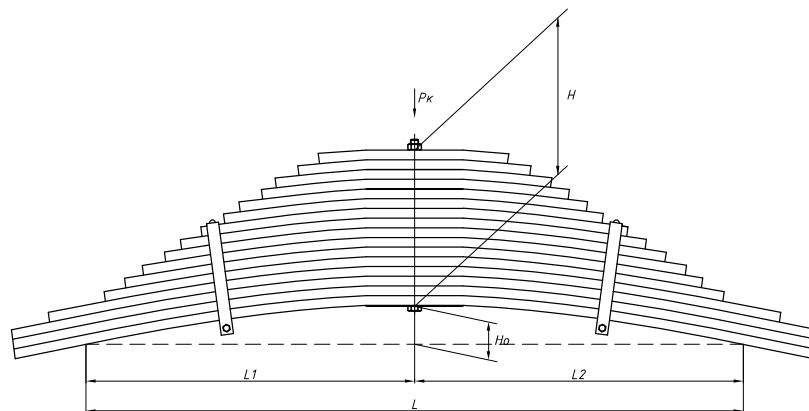

▼ **SEPARATE LEAVES**

Rear leaf spring for MAN TGA, TGS 16 leaves

ChMW number **1002016MN-2912012**

OEM	82434026501
SPRINGER	690003573
Schmaecker	72999000
Weweler	A088T256ZA70

L, mm	1400
L1, mm	700
L2, mm	700
H, mm	322
Ho, mm	60
Wid., mm	100

Total weight, kilos	242,8
Maximum load, P_k, tons	14,985