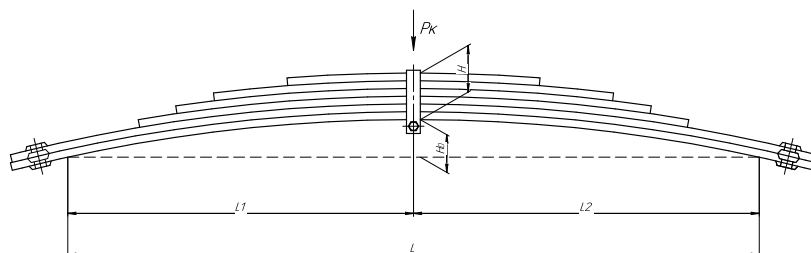

Total weight, kilos	58,5
Maximum load, Pk, tons	2