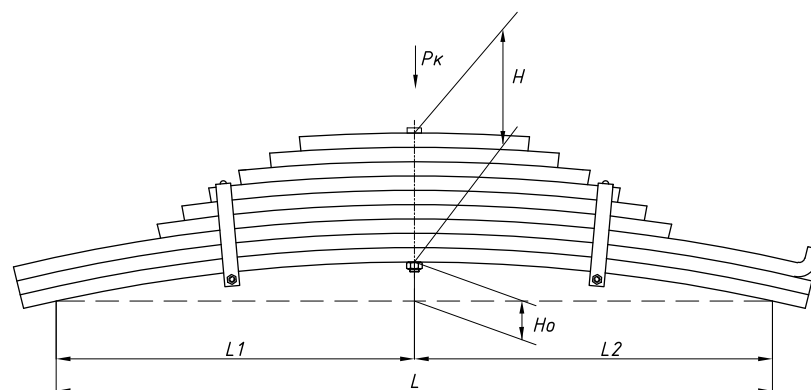

Rear leaf spring for BPW 9 leaves

ChMW number **1002009BW-2912012**

L, mm	1050
L1, mm	525
L2, mm	525
H, mm	180
Ho, mm	44
Wid., mm	100

OEM	05.082.08.07.0
SPRINGER	690004504
Schmaecker	88073500
Weweler	A179Z296ZA70

Total weight, kilos	115,8
Maximum load, Pk, tons	10,703