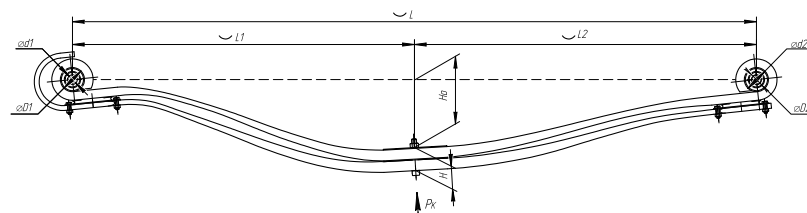

Front leaf spring for Volvo FH 2 leaves

ChMW number **902802VV-2902012-10**

OEM	257940
SPRINGER	690007574
Schomaecker	09770000
Weweler	F022T473ZA75

L, mm	1720
L1, mm	860
L2, mm	860
H, mm	60
Ho, mm	171
D1, mm	60
d1, mm	24,5
D2, mm	60
d2, mm	24,5
Wid., mm	90