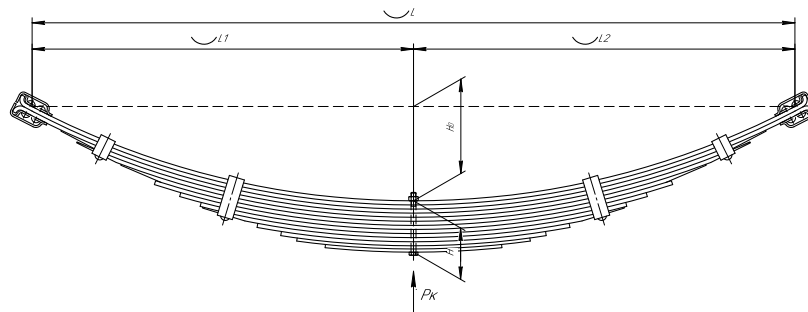

Total weight, kilos	23,3
Maximum load, Pk, tons	0,576

▼ **SEPARATE LEAVES**

Front leaf spring for UAZ 2206, 3303, 3909 13 leaves

ChMW number **456513UZ-2902012-04**

OEM 452-2902012-04

CHUSOVSKAYA 690007420
RESSORA