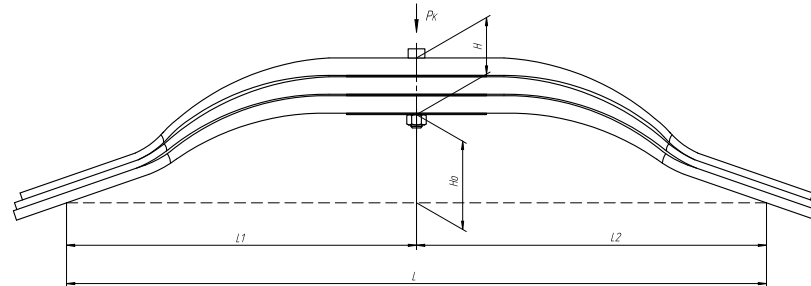

L, mm	1080
L1, mm	540
L2, mm	540
H, mm	74,4
Ho, mm	60
Wid., mm	100

Total weight, kilos	44,2
Maximum load, Pk, tons	4,2

Rear leaf spring for BPW 3 leaves

ChMW number **1002503BW-04265-2912012**

L, mm	1000
L1, mm	500
L2, mm	500
H, mm	81
Ho, mm	126
Wid., mm	100