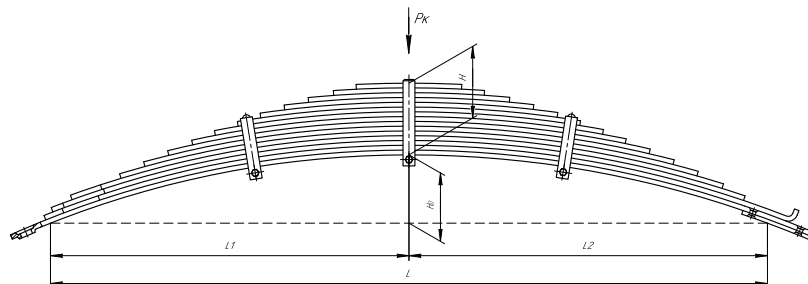

▼ **SEPARATE LEAVES**

Front leaf spring for KAMAZ 65115, 55111, 43118 15 leaves

ChMW number **751015KZ-2902012-01**

OEM **55111-2902012-01**

CHUSOVSKAYA
RESSORA **690007423**

L, mm	1500
L1, mm	750
L2, mm	750
H, mm	150
Ho, mm	146
Wid., mm	75

Total weight, kilos	85,1
Maximum load, Pk, tons	2,5

Rear leaf spring for KAMAZ 65115, 43118, 4350 16 leaves

ChMW number **5322-2912012**

OEM **5322-2912012**

CHUSOVSKAYA
RESSORA **690000563**

L, mm	1320
L1, mm	660
L2, mm	660
H, mm	272
Ho, mm	40
Wid., mm	90