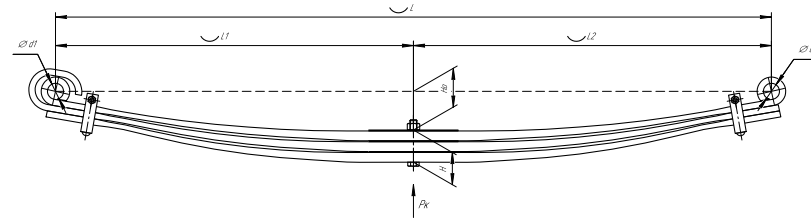

L, mm	1600
L1, mm	800
L2, mm	800
H, mm	69
Ho, mm	85
D1, mm	36
D2, mm	36
Wid., mm	90

Total weight, kilos	55,8
Maximum load, Pk, tons	2,15

▼ SEPARATE LEAVES

Rear leaf spring for VIS 2347, 2349 3 leaves

ChMW number 23470-2912012-01