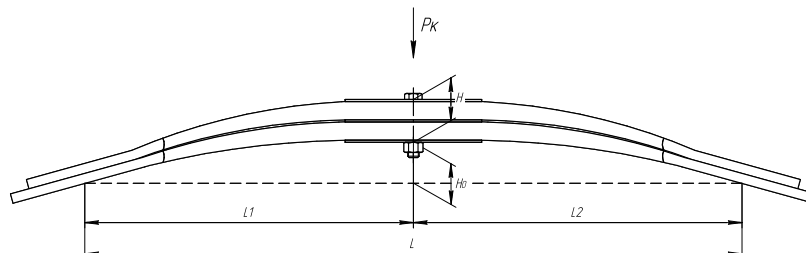

Rear leaf spring for BPW 2 leaves

ChMW number **1002702BW-2912012**

OEM	05.082.04.06.0
SPRINGER	690004957
Schomaecker	88030600
Weweler	F179Z113ZA70

L, mm	960
L1, mm	480
L2, mm	480
H, mm	62,6
Ho, mm	60
Wid., mm	100