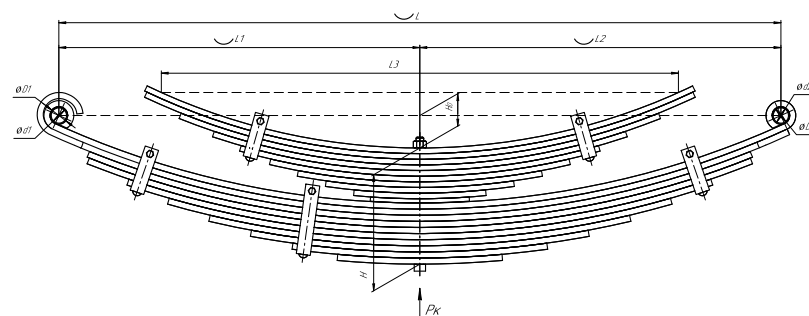

Total weight, kilos	163,6
Maximum load, Pk, tons	6,8