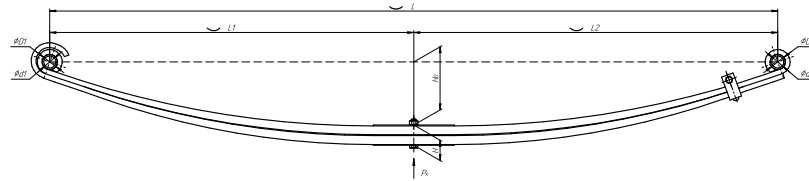

Front leaf spring for KAVZ 4238 2 leaves

ChMW number **4238-2902012**

OEM **4238-2902012**

CHUSOVSKAYA **690000286**
RESSORA

L, mm	1800
L1, mm	900
L2, mm	900
H, mm	50
Ho, mm	156
D1, mm	37,7
d1, mm	30
D2, mm	37,7
d2, mm	30
Wid., mm	90