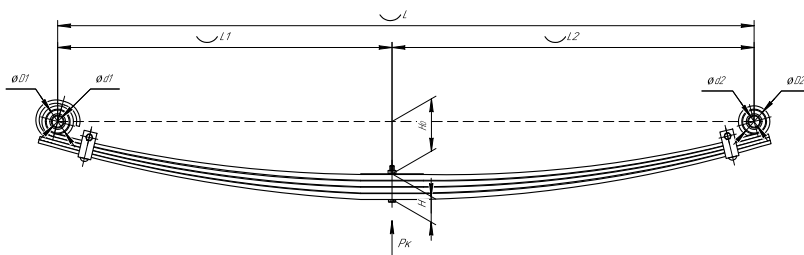

▼ SEPARATE LEAVES

Rear leaf spring for UAZ 2360, 3161 4 leaves

ChMW number **601104UZ-2912010**

OEM **2360-2912010**

CHUSOVSKAYA **690007425**
RESSORA

L, mm	1350
L1, mm	650
L2, mm	700
H, mm	48,8
Ho, mm	98
D1, mm	45
d1, mm	21,4
D2, mm	45
d2, mm	21,4
Wid., mm	60

Total weight, kilos	22,3
Maximum load, Pk, tons	0,75

Rear leaf spring for UAZ 3153, 3159, 3162 4 leaves

ChMW number **601204UZ-2912010**

OEM **3153-2912010**

CHUSOVSKAYA **690007490**
RESSORA

L, mm	1350
L1, mm	650
L2, mm	700
H, mm	48,6
Ho, mm	149
D1, mm	45
d1, mm	38,4
D2, mm	45
d2, mm	38,4
Wid., mm	53,1