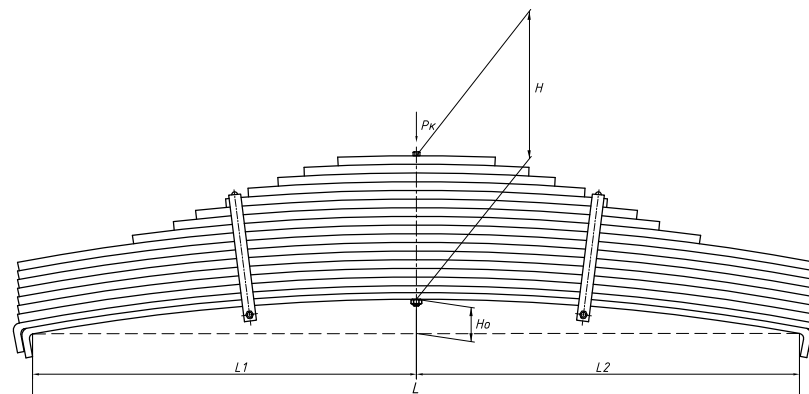

Rear leaf spring for TONAR 24146 18 leaves

ChMW number **24146-2912012**

OEM **24146-2912012**

CHUSOVSKAYA **690003710**
RESSORA

L, mm	1400
L1, mm	700
L2, mm	700
H, mm	316
Ho, mm	65
Wid., mm	90

Total weight, kilos	266
Maximum load, P_k, tons	15,541