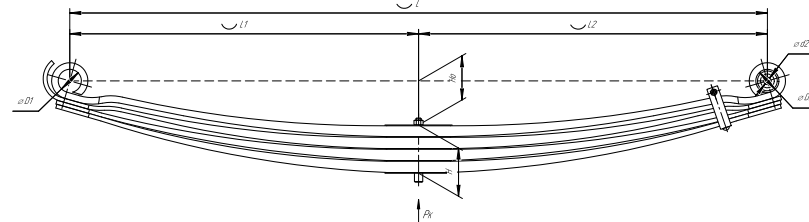

Total weight, kilos	118,4
Maximum load, Pk, tons	5,4