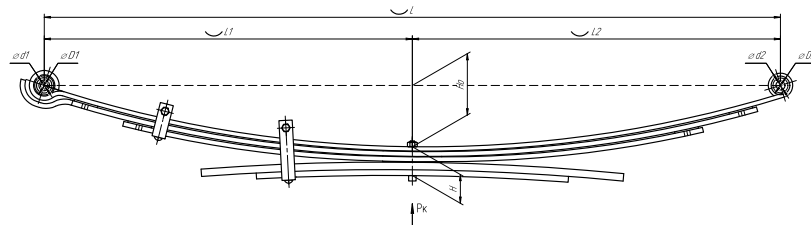

Rear leaf spring for Toyota Hilux 5 leaves

ChMW number **600805TY-2912012-01-10**

OEM	482100K530
SPRINGER	690007453

L, mm	1400
L1, mm	700
L2, mm	700
H, mm	54
Ho, mm	130
D1, mm	39
d1, mm	14
D2, mm	28
d2, mm	18
Wid., mm	60