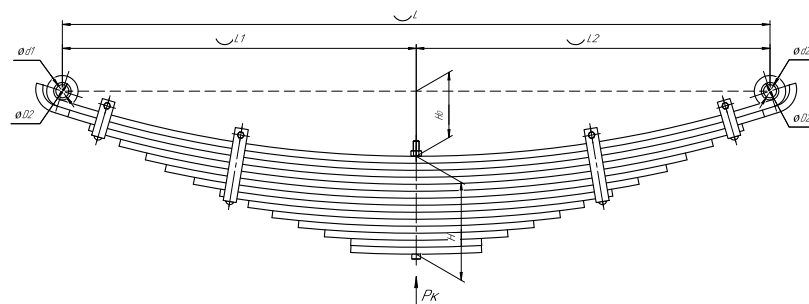

Total weight, kilos	155,6
Maximum load, Pk, tons	6,5