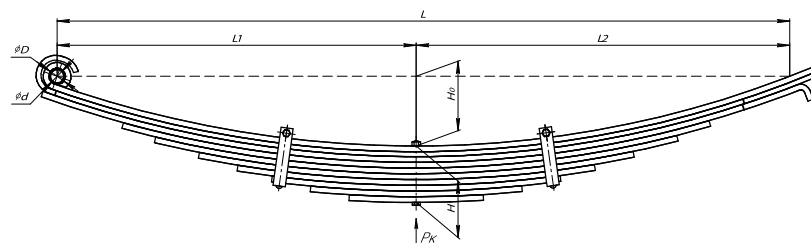

Front leaf spring for MAZ 6501, 530905 10 leaves

ChMW number 6501-2902012

OEM	6501-2902012
CHUSOVSKAYA RESSORA	690007305

L, mm	1800
L1, mm	900
L2, mm	900
H, mm	138
Ho, mm	169
D1, mm	40
d1, mm	32
Wid., mm	90

Total weight, kilos	115,9
Maximum load, Pk, tons	3