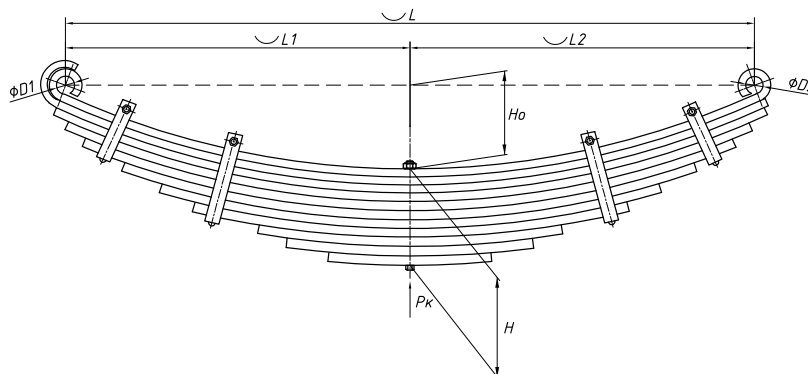

Total weight, kilos	149,1
Maximum load, Pk, tons	2,84