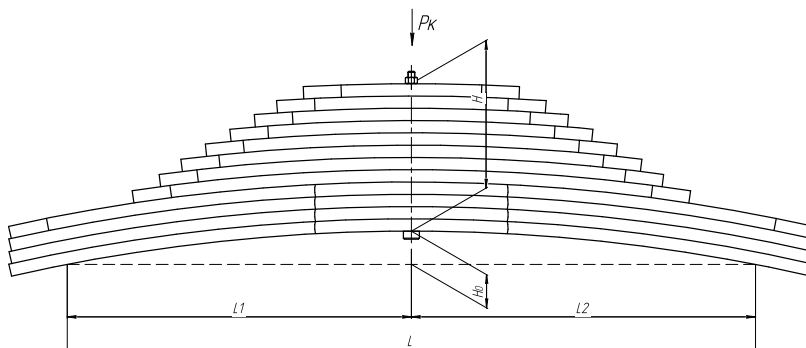

Total weight, kilos	205,9
Maximum load, Pk, tons	15