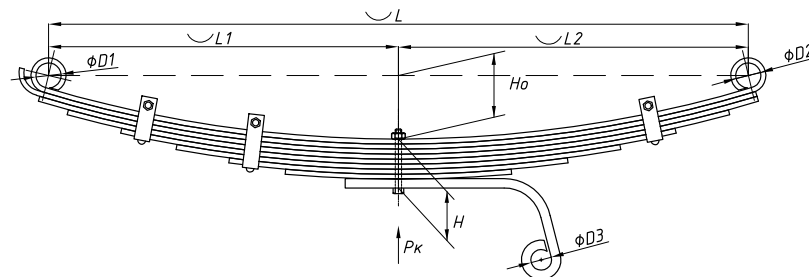

Front leaf spring for BAW 2245 9 leaves

ChMW number **700809BAW-2902012**

OEM	BP10652920021
SPRINGER	690003751

L, mm	1140
L1, mm	570
L2, mm	570
H, mm	79
Ho, mm	103
D1, mm	40
D2, mm	40
D3, mm	33
Wid., mm	70