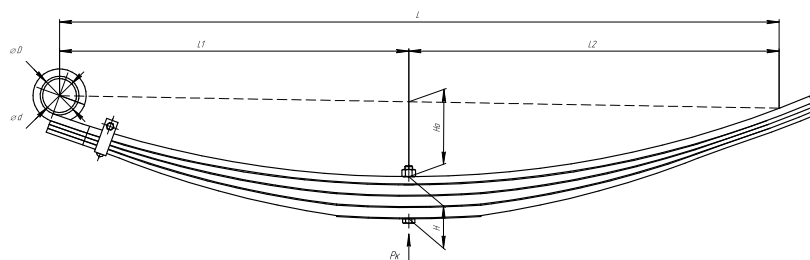

▼ SEPARATE LEAVES

Rear leaf spring for a KurganMachZavod 8284 20 trailer 4 leaves

ChMW number 459503-2912012

OEM 459503-2912012

CHUSOVSKAYA 690004834
RESSORA

L, mm	1200
L1, mm	600
L2, mm	600
H, mm	41,2
Ho, mm	170
D1, mm	30
d1, mm	28,5
D2, mm	30
d2, mm	28,5
Wid., mm	45

Total weight, kilos	9,8
Maximum load, Pk, tons	0,408

Front leaf spring for a 701M tractor 4 leaves

ChMW number 701M-2902012-03

OEM 701M-2902012-03

CHUSOVSKAYA 690004994
RESSORA

L, mm	1500
L1, mm	750
L2, mm	750
H, mm	87,2
Ho, mm	147
Wid., mm	100

Total weight, kilos	80,3
Maximum load, Pk, tons	3,1

Rear leaf spring for an IZHEVSK trailer 4 leaves

ChMW number 450904TR-2912012-10

OEM 450904TR-2912012-10

CHUSOVSKAYA 690005244
RESSORA

L, mm	1004
L1, mm	502
L2, mm	502
H, mm	27
Ho, mm	165
D1, mm	30
d1, mm	28
D2, mm	30
d2, mm	28
Wid., mm	44

Total weight, kilos	7,6
Maximum load, Pk, tons	0,375