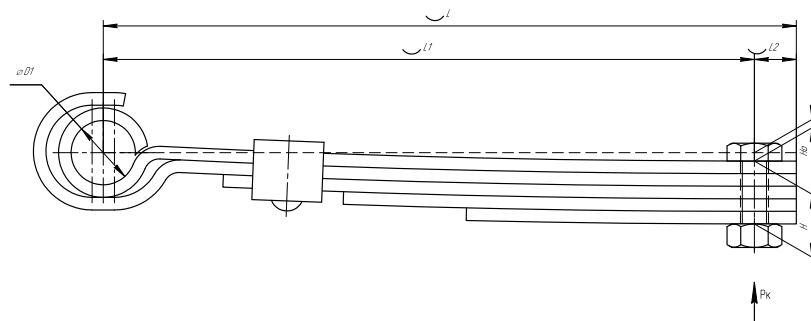

Total weight, kilos	1,9
Maximum load, Pk, tons	0,102

Front leaf spring for ZTM Hunt 5 leaves

ChMW number **902005KZ-2902012-10**

OEM 902005KZ-2902012-10

CHUSOVSKAYA RESSORA 690007599

L, mm	1800
L1, mm	900
L2, mm	900
H, mm	142
Ho, mm	105
D1, mm	63
d1, mm	24
D2, mm	63
d2, mm	24
Wid., mm	90