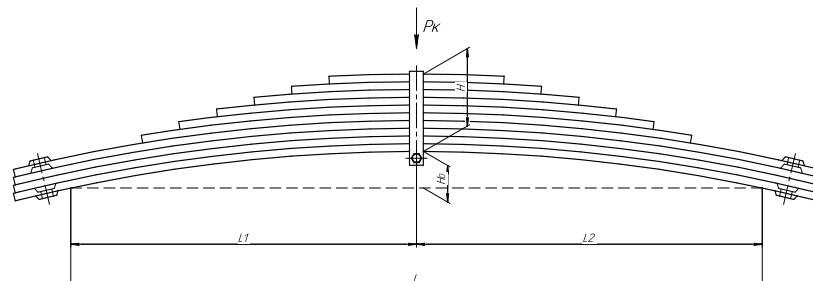

Rear leaf spring for a 9554 trailer 10 leaves

ChMW number **9554-2912012-10**

OEM **9554-2912012-10**

CHUSOVSKAYA **690000162**
RESSORA

L, mm	1250
L1, mm	625
L2, mm	625
H, mm	140
Ho, mm	66
Wid., mm	90

Total weight, kilos	97
Maximum load, Pk, tons	5,85

Rear leaf spring for a MAZ 9389, 93892, 93866 trailer 10 leaves

ChMW number **9389-2912012**

OEM **9389-2912012**

CHUSOVSKAYA **690000181**
RESSORA

L, mm	1090
L1, mm	545
L2, mm	545
H, mm	130
Ho, mm	48
Wid., mm	90