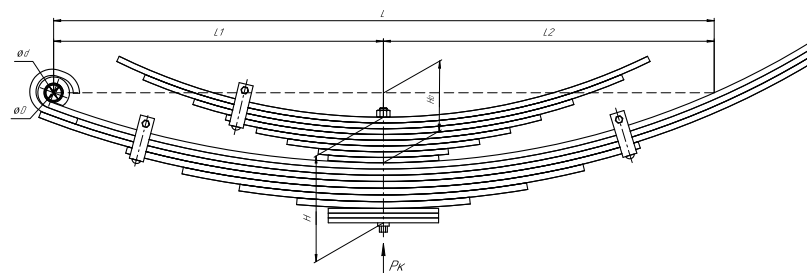

Total weight, kilos	59,3
Maximum load, Pk, tons	3,1

Rear leaf spring for Isuzu FVR34 15 leaves

ChMW number **1001315IS-2912012-10**

OEM	8980175661
SPRINGER	690007317

L, mm	1420
L1, mm	710
L2, mm	710
H, mm	220
Ho, mm	146
D1, mm	40
d1, mm	32
Wid., mm	100