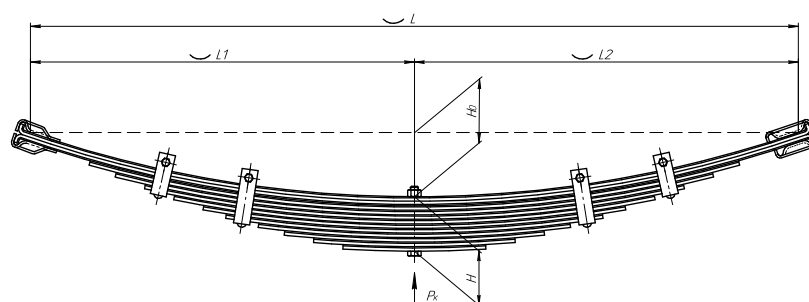

Total weight, kilos	27,5
Maximum load, Pk, tons	0,75