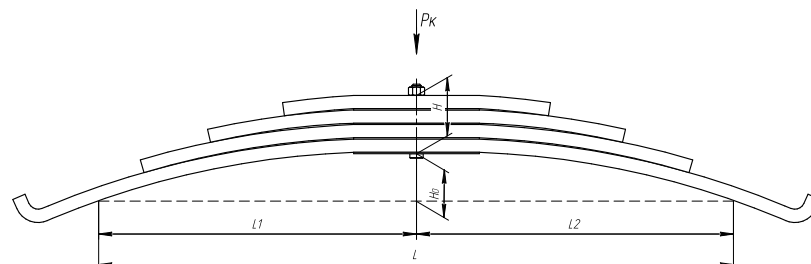

Rear leaf spring for Fruehauf 4 leaves

ChMW number **752004FH-2912012**

OEM	460056
SPRINGER	690005365
Schomaecker	23601500
Weweler	A114Z278ZA70

L, mm	960
L1, mm	480
L2, mm	480
H, mm	88
Ho, mm	72
Wid., mm	75

Total weight, kilos **35,7**
Maximum load, Pk, tons **4,2**

Rear leaf spring for Fruehauf 4 leaves

ChMW number **752004TR-2912012**

OEM	UXB000201
SPRINGER	690007482

L, mm	950
L1, mm	475
L2, mm	475
H, mm	88
Ho, mm	95
Wid., mm	75