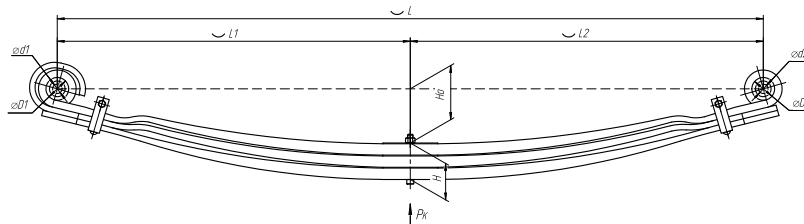

Front leaf spring for Scania PGRT-series 3 leaves

ChMW number **902903SC-2372281-2902012-10**

OEM	2372281
SPRINGER	690007595
Schomaecker	90170000
Weweler	F010T205ZA75

L, mm	1820
L1, mm	910
L2, mm	910
H, mm	93
Ho, mm	140
D1, mm	58
d1, mm	24
D2, mm	58
d2, mm	24
Wid., mm	90