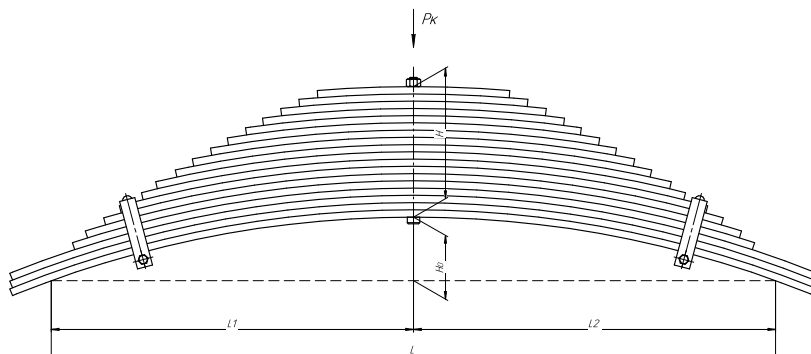

L, mm	1400
L1, mm	700
L2, mm	700
H, mm	252
Ho, mm	123
Wid., mm	100

Total weight, kilos	191,9
Maximum load, Pk, tons	8,87

Front leaf spring for KRAZ 250, 255, 6510 14 leaves

ChMW number **2555-2902012-22**