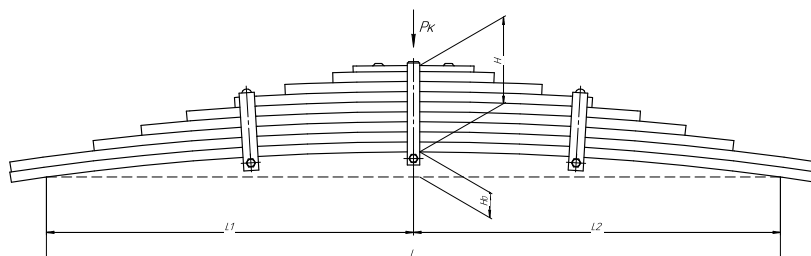

Rear leaf spring for a 96742 trailer 9 leaves

ChMW number **96742-2912012-20**

OEM 96742-2912012-20
CHUSOVSKAYA 690000295
RESSORA

L, mm	1460
L1, mm	730
L2, mm	730
H, mm	172
Ho, mm	50
Wid., mm	90