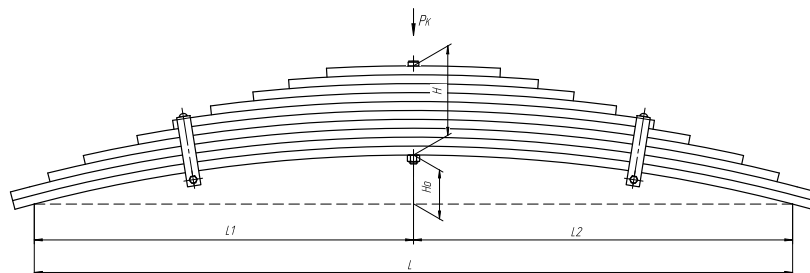

Total weight, kilos	184,8
Maximum load, Pk, tons	8

Front leaf spring for TONAR 45253 10 leaves

ChMW number **45253-2902012-13**

OEM **45253-2902012-13**

CHUSOVSKAYA **690007581**
RESSORA

L, mm	1700
L1, mm	850
L2, mm	850
H, mm	200
Ho, mm	110
Wid., mm	100