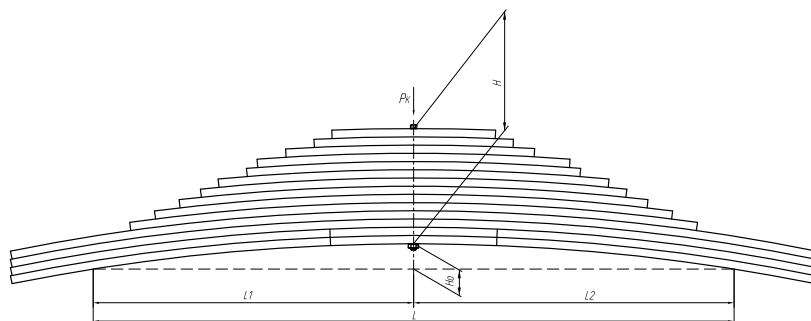

Total weight, kilos	209
---------------------	------------

Rear leaf spring for TONAR 5042 16 leaves

ChMW number **5042TH-2912012-02**

OEM **5042TH-2912012-02**
CHUSOVSKAYA **690004009**
RESSORA

L, mm	1550
L1, mm	775
L2, mm	775
H, mm	380
Ho, mm	61
Wid., mm	90