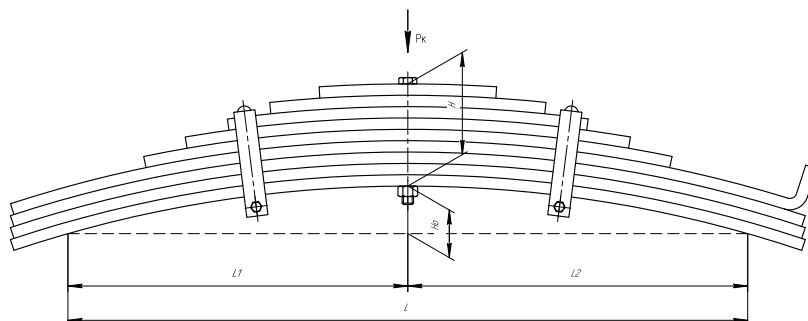

Total weight, kilos	92,8
Maximum load, Pk, tons	10

Rear leaf spring for a ChMZAP trailer 9 leaves

ChMW number **603010-2912012**

OEM	603010-2912012
CHUSOVSKAYA RESSORA	690007606

L, mm	950
L1, mm	475
L2, mm	475
H, mm	162
Ho, mm	30
Wid., mm	90