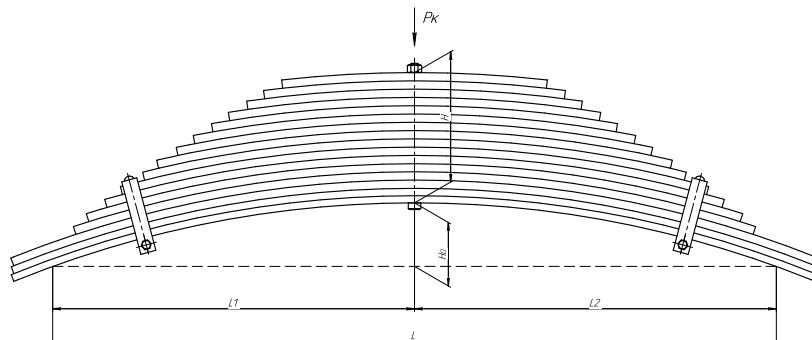

▼ **SEPARATE LEAVES**

Rear leaf spring for MAZ 551605, 651705, 5440B9 16 leaves

ChMW number **55165-2912012**

OEM 55165-2912012-010

CHUSOVSKAYA 690003081
RESSORA

L, mm	1400
L1, mm	700
L2, mm	700
H, mm	252
Ho, mm	123
Wid., mm	100

Total weight, kilos	204,7
Maximum load, P_k, tons	9,48