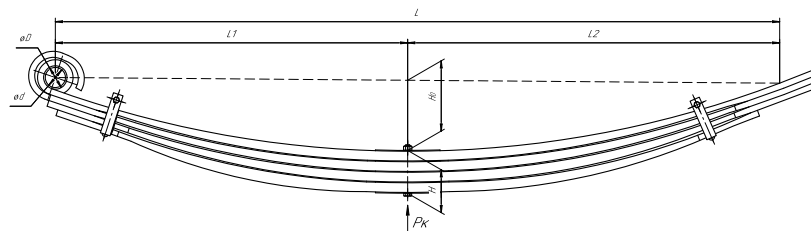

Total weight, kilos	107,1
Maximum load, Pk, tons	3,75

▼ SEPARATE LEAVES

Rear leaf spring for MAZ 5440, 5440B5, 6430A8 4 leaves

ChMW number 5440-2912012

OEM 5440-2912012

CHUSOVSKAYA 690007304
RESSORA

L, mm	1930
L1, mm	900
L2, mm	1030
H, mm	106
Ho, mm	140
D1, mm	58
d1, mm	50
Wid., mm	90