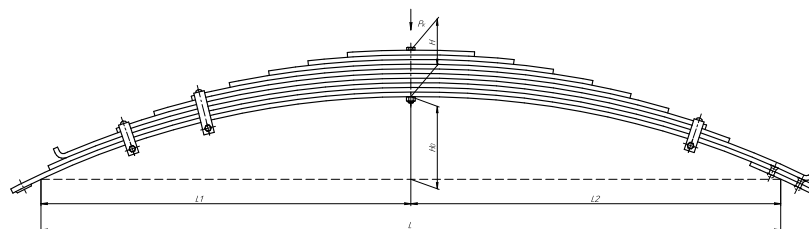

Total weight, kilos	76
Maximum load, Pk, tons	1,665