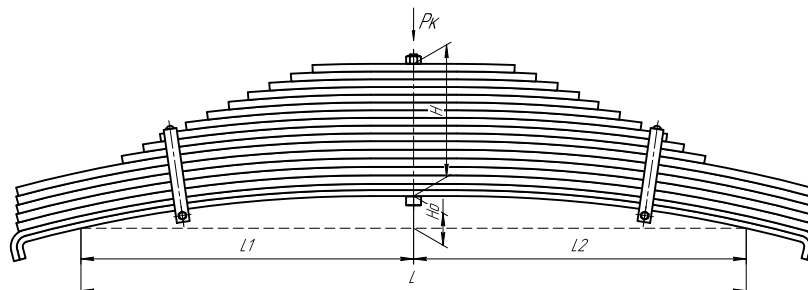

▼ **SEPARATE LEAVES**

Rear leaf spring for BPW 17 leaves

ChMW number **1201417BW-0508108330-2912012**

OEM	05.081.08.33.0
SPRINGER	690007602
Schomaecker	88055600

L, mm	1550
L1, mm	775
L2, mm	775
H, mm	308
Ho, mm	75
Wid., mm	120

Total weight, kilos	385,3
Maximum load, Pk, tons	15

Rear leaf spring for BPW 18 leaves

ChMW number **901318BW-2912012**

OEM	05.081.08.34.0
SPRINGER	690005188
Schomaecker	88054900
Weweler	A179Z283ZA70

L, mm	1400
L1, mm	700
L2, mm	700
H, mm	298
Ho, mm	75
Wid., mm	90