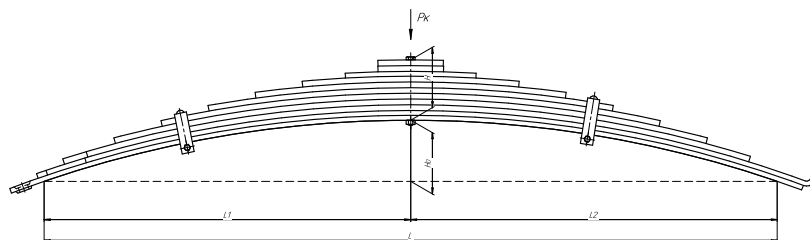

▼ **SEPARATE LEAVES**

Front leaf spring for KAMAZ 65115, 6520, 53605 11 leaves

ChMW number **65115-2902012**

OEM **65115-2902012**
CHUSOVSKAYA **690000212**
RESSORA

L, mm	1800
L1, mm	900
L2, mm	900
H, mm	148
Ho, mm	150
Wid., mm	90