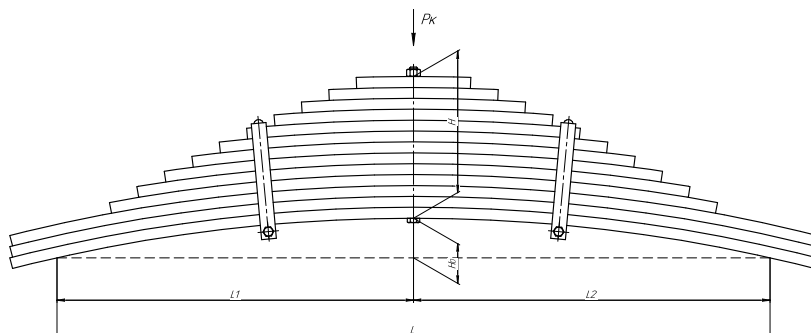

Total weight, kilos	202,2
Maximum load, Pk, tons	11,5