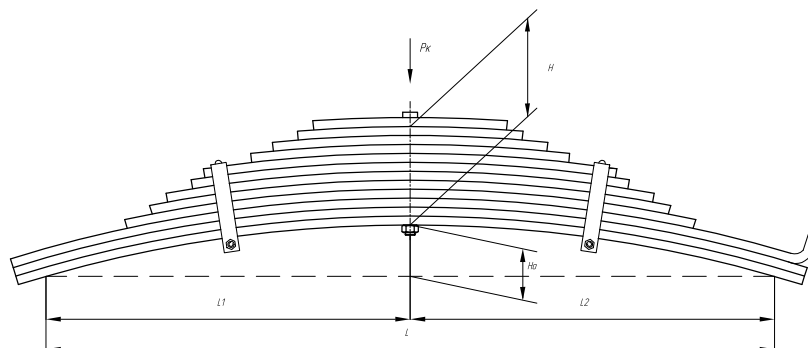

Total weight, kilos	80,8
Maximum load, Pk, tons	6,4