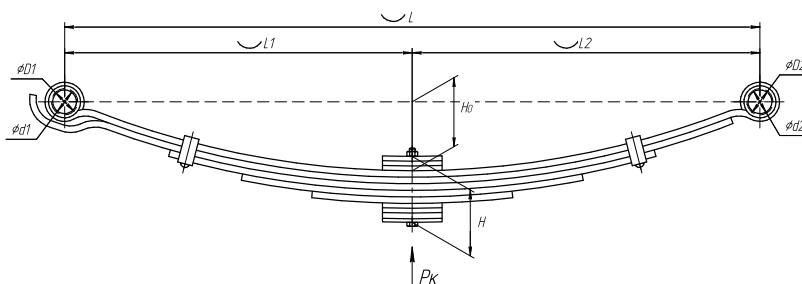

Total weight, kilos	30,2
Maximum load, Pk, tons	1,2

Rear leaf spring for Mitsubishi L200 5 leaves

ChMW number **600805MSH-2912012-10**

OEM	4150A233
SPRINGER	690007469

L, mm	1330
L1, mm	550
L2, mm	780
H, mm	43
Ho, mm	130
D1, mm	40
d1, mm	14
D2, mm	28
d2, mm	17
Wid., mm	60