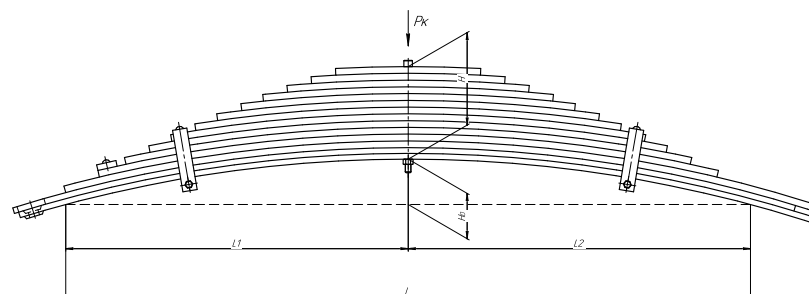

Total weight, kilos	130,6
Maximum load, Pk, tons	5,505

Rear leaf spring for a NovosibARZ trailer 14 leaves

ChMW number **1201614TR-2912012**

OEM **1201614TR-2912012**

CHUSOVSKAYA **690004099**
RESSORA

L, mm	1510
L1, mm	755
L2, mm	755
H, mm	272
Ho, mm	106
Wid., mm	120