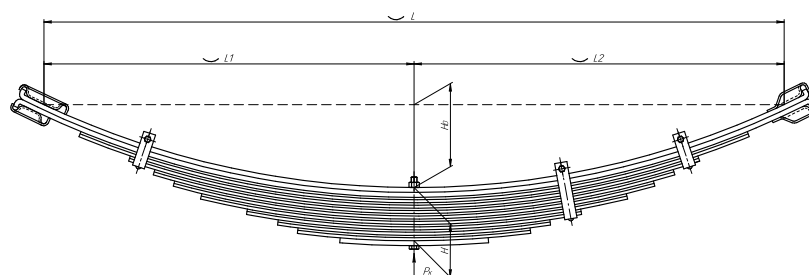

Rear leaf spring for GAZ 3308 Sadko 11 leaves

ChMW number **РШ13.3308-2912012-01**

OEM **РШ13.3308-2912012-01**

CHUSOVSKAYA **690007579**
RESSORA

L, mm	1500
L1, mm	750
L2, mm	750
H, mm	118
Ho, mm	168
Wid., mm	65

Total weight, kilos	55,1
Maximum load, Pk, tons	1,275

Front leaf spring for GAZ 3307, 3309 12 leaves

ChMW number **53-2902012-02**

OEM **53-2902012-02**

CHUSOVSKAYA **690000604**
RESSORA

L, mm	1150
L1, mm	575
L2, mm	575
H, mm	84
Ho, mm	113
Wid., mm	65