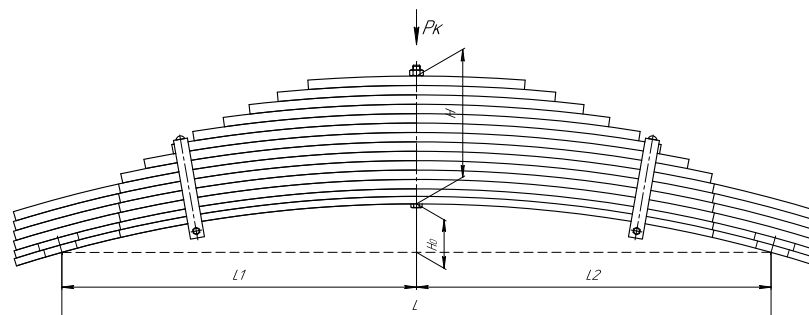

Total weight, kilos	312,8
Maximum load, Pk, tons	14