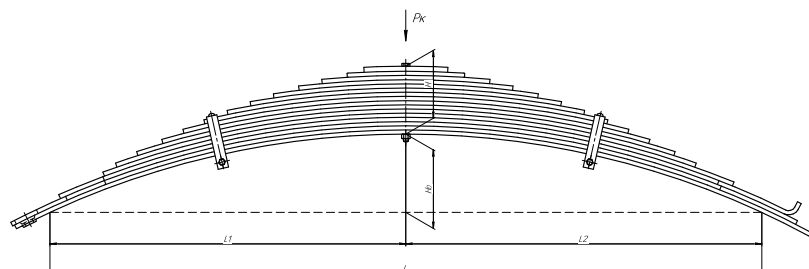

Total weight, kilos	117,9
Maximum load, Pk, tons	2,82