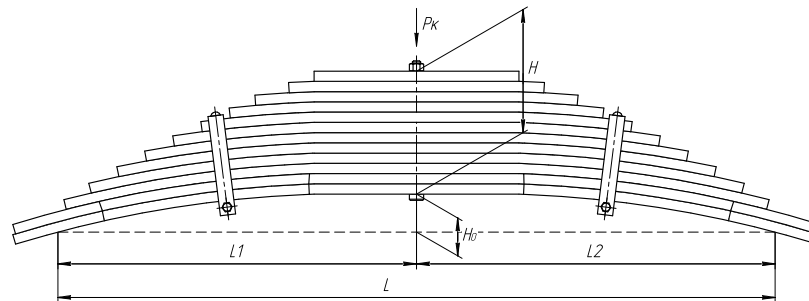

L, mm	1400
L1, mm	700
L2, mm	700
H, mm	240
Ho, mm	74
Wid., mm	90

OEM	1398988
SPRINGER	690005099
Schmaecker	90167000
Weweler	A010T226ZA70

Total weight, kilos	166
Maximum load, Pk, tons	10

▼ SEPARATE LEAVES