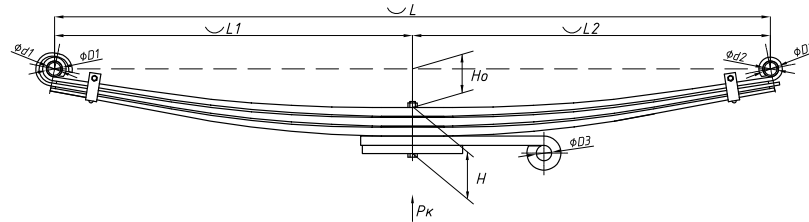

Front leaf spring for BAW 1044 4 leaves

ChMW number **701303BAW-2902012**

OEM	BP10442922021
SPRINGER	690000256

L, mm	1140
L1, mm	570
L2, mm	570
H, mm	71
Ho, mm	108
D1, mm	33
d1, mm	26
D2, mm	33
d2, mm	26
D3, mm	25
Wid., mm	70