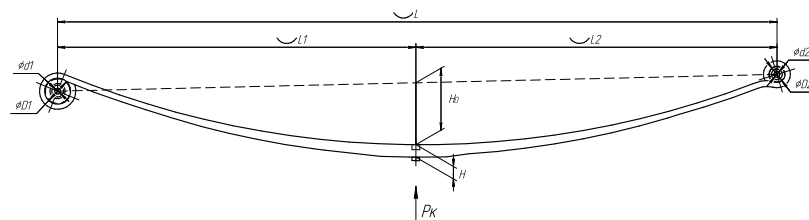

Total weight, kilos	17
Maximum load, Pk, tons	0,85