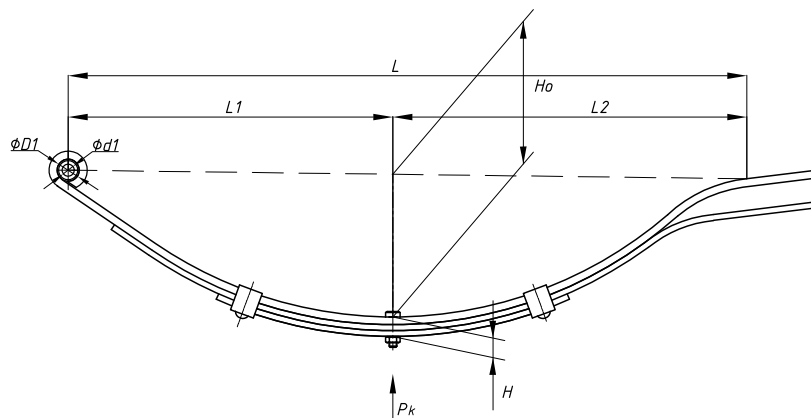

▼ SEPARATE LEAVES

Rear leaf spring for an AL-KO trailer 3 leaves

ChMW number 450803AL-2912012-10

L, mm	705
L1, mm	332
L2, mm	373
H, mm	20
H0, mm	150
D1, mm	23
d1, mm	12,6
Wid., mm	44

OEM	1337371
CHUSOVSKAYA RESSORA	690004618

Total weight, kilos	5,3
Maximum load, Pk, tons	0,375