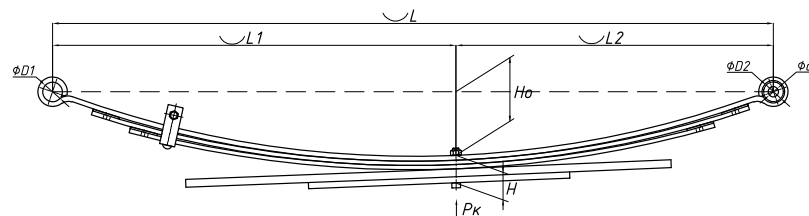

OEM	1416189
SPRINGER	690004810
Schmaecker	50517000

Total weight, kilos	19