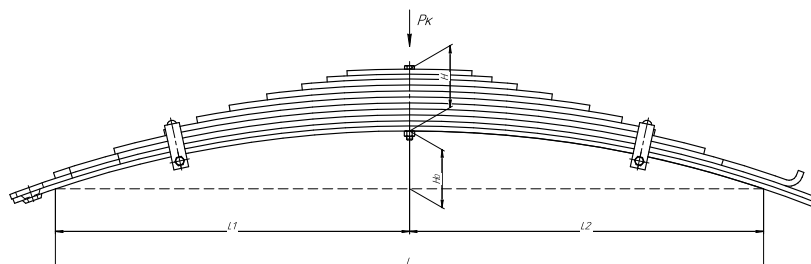

Front leaf spring for URAL 4320, 6361 11 leaves

ChMW number **901011UL-2902014**

OEM 6361-2902014

CHUSOVSKAYA RESSORA 690007571

L, mm	1420
L1, mm	710
L2, mm	710
H, mm	124
Ho, mm	115
Wid., mm	90

Total weight, kilos	78,9
Maximum load, Pk, tons	2,375

Front leaf spring for URAL 4320, 5557 11 leaves

ChMW number **901011UL-2902012-01**

OEM 5557-2902014-01

CHUSOVSKAYA RESSORA 690007577

L, mm	1420
L1, mm	710
L2, mm	710
H, mm	124
Ho, mm	112,5
Wid., mm	90