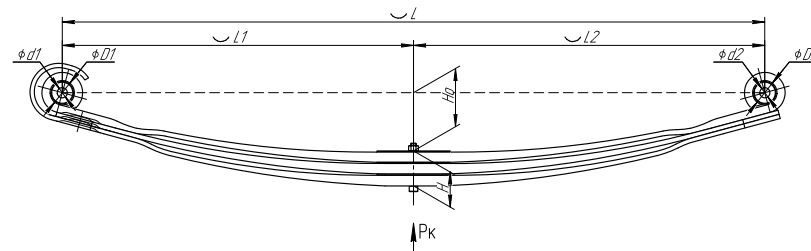

Front leaf spring for Mercedes Actros 3328-3357, Atego 3 leaves

ChMW number **902503MS-3200202-2902012-10**

OEM	A9443200202
SPRINGER	690007515
Schomaecker	33690000
Weweler	F020T647ZA75

L, mm	1800
L1, mm	900
L2, mm	900
H, mm	86
Ho, mm	143
D1, mm	60
d1, mm	24,5
D2, mm	60
d2, mm	24,5
Wid., mm	90