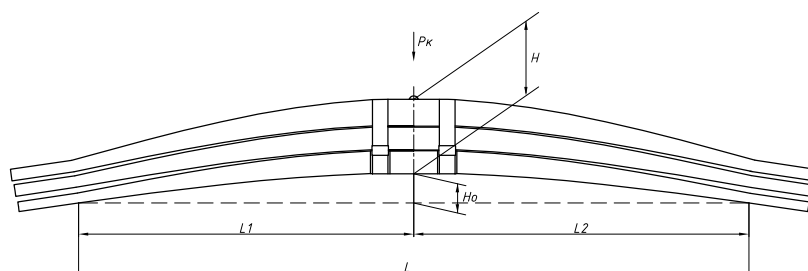

▼ SEPARATE LEAVES

Rear leaf spring for Volvo FH12, FM12, FH Euro 6 3 leaves

ChMW number **755603VV-2912012**

OEM	257900
SPRINGER	690003237
Schmaecker	09681000
Weweler	F022T418ZA70

L, mm	1380
L1, mm	690
L2, mm	690
H, mm	154
Ho, mm	60
Wid., mm	75

Total weight, kilos	87,6
Maximum load, Pk, tons	9,01

Front leaf spring for Volvo FH, FM440, FM9 3 leaves

ChMW number **1003203VV-2902012-10**

OEM	257934
SPRINGER	690003773
Schmaecker	09732000
Weweler	F022T449ZA75

L, mm	1890
L1, mm	990
L2, mm	900
H, mm	94
Ho, mm	118
D1, mm	49
d1, mm	20,5
D2, mm	49
d2, mm	20,5
Wid., mm	100