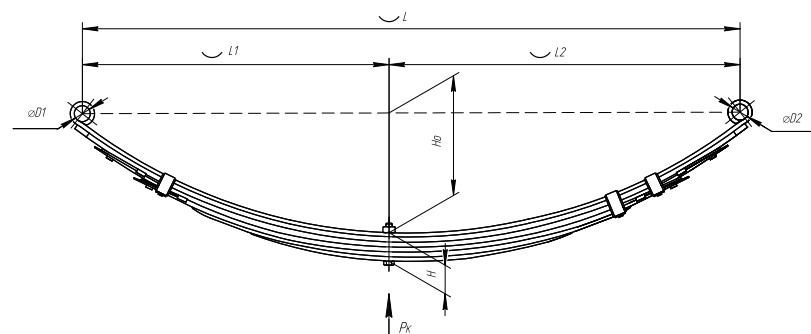

Rear leaf spring for GAZ 3102, 3110, 24 6 leaves

ChMW number **24-2912012-02-01**

OEM **2402-2912012-01**

CHUSOVSKAYA **690007444**
RESSORA

L, mm	1350
L1, mm	580
L2, mm	770
H, mm	39
Ho, mm	214
D1, mm	35
D2, mm	35
Wid., mm	65

Total weight, kilos	19
Maximum load, Pk, tons	0,4

Front leaf spring for GAZ 66, PAZ 3205 9 leaves

ChMW number **66-2902012-03**

OEM **66-2902012-03**

CHUSOVSKAYA **690000554**
RESSORA

L, mm	1500
L1, mm	750
L2, mm	750
H, mm	99
Ho, mm	137
Wid., mm	65