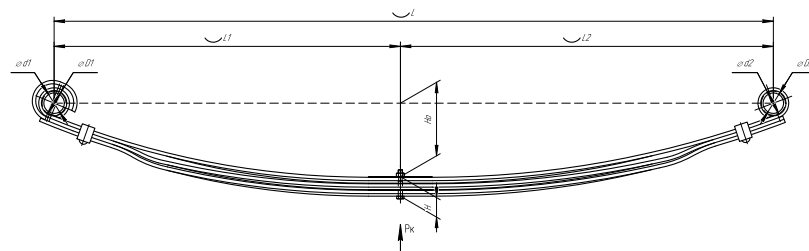

Total weight, kilos	16,5
Maximum load, Pk, tons	0,515

Rear leaf spring for UAZ 3962 4 leaves

ChMW number **551304UZ-2912012-10**

OEM **220695-2912010-00**

CHUSOVSKAYA **690007323**
RESSORA

L, mm	1250
L1, mm	625
L2, mm	625
H, mm	62,8
Ho, mm	102
D1, mm	45
d1, mm	21,4
D2, mm	45
d2, mm	21,4
Wid., mm	55