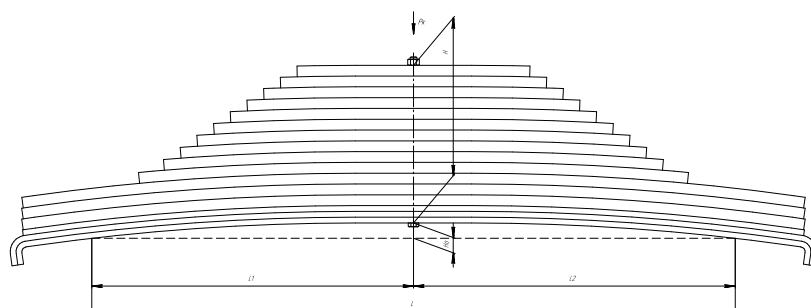

Total weight, kilos	209
---------------------	------------

Rear leaf spring for TONAR 5042 16 leaves

ChMW number **5042TH-2912012-02**

OEM **5042TH-2912012-02**
CHUSOVSKAYA **690004009**
RESSORA

L, mm	1550
L1, mm	775
L2, mm	775
H, mm	380
Ho, mm	61
Wid., mm	90