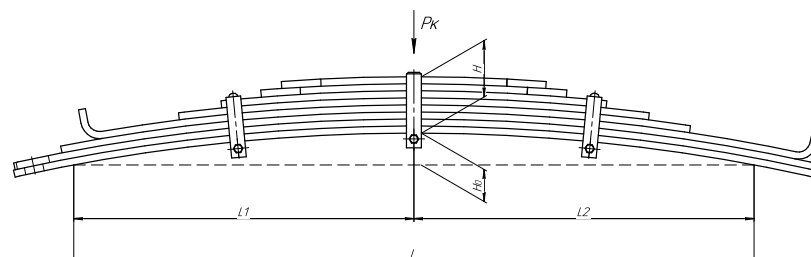

Total weight, kilos	64,9
Maximum load, Pk, tons	2,7

Rear leaf spring for a TITAN trailer 8 leaves

ChMW number **751308TR-2912012**

OEM **W68230011**

CHUSOVSKAYA **690007390**
RESSORA

L, mm	970
L1, mm	485
L2, mm	485
H, mm	104
Ho, mm	81
Wid., mm	75