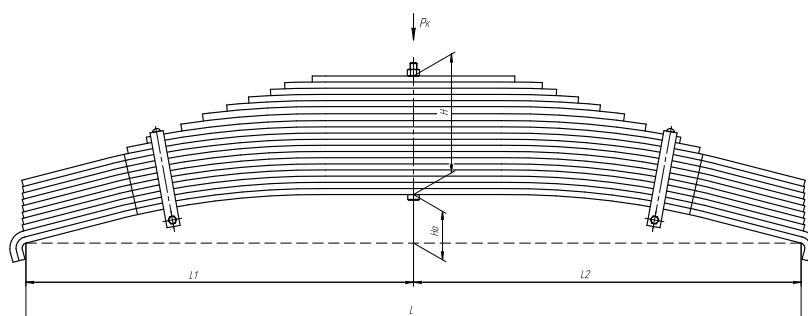

Total weight, kilos	341,8
Maximum load, Pk, tons	11