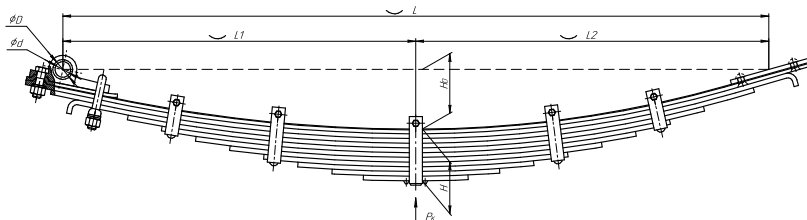

▼ SEPARATE LEAVES

Front leaf spring for ZIL 130, 4502, 555 11 leaves

ChMW number 130-2902007-03

OEM 130-2902007-03

CHUSOVSKAYA RESSORA 690000273

L, mm	1350
L1, mm	675
L2, mm	675
H, mm	99
Ho, mm	114
D1, mm	38
d1, mm	30
Wid., mm	65