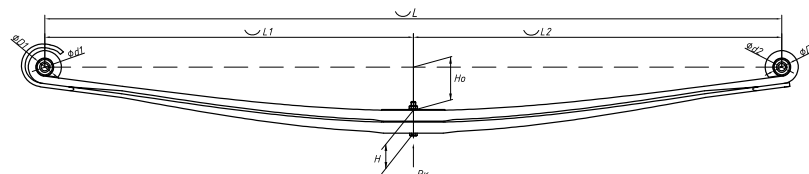

Front leaf spring for Volvo FM9, FMX, FM 2 leaves

ChMW number **1003202VV-2902012-10**

OEM	257927
SPRINGER	690003775
Schomaecker	09712000
Weweler	F022T421ZA75

L, mm	1890
L1, mm	990
L2, mm	900
H, mm	68
Ho, mm	116
D1, mm	49
d1, mm	20,5
D2, mm	49
d2, mm	20,5
Wid., mm	100