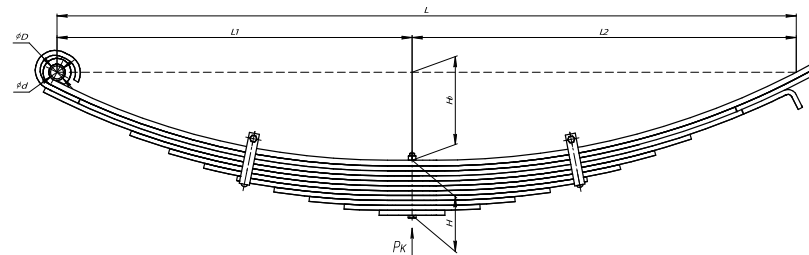

Total weight, kilos	79,1
Maximum load, Pk, tons	1,65

Front leaf spring for MAZ 5337, 5432, 6422 11 leaves

ChMW number **5336-2902012-03**

OEM **5336-2902012-03**

CHUSOVSKAYA **690007297**
RESSORA

L, mm	1800
L1, mm	900
L2, mm	900
H, mm	136
Ho, mm	214
D1, mm	40
d1, mm	32
Wid., mm	90