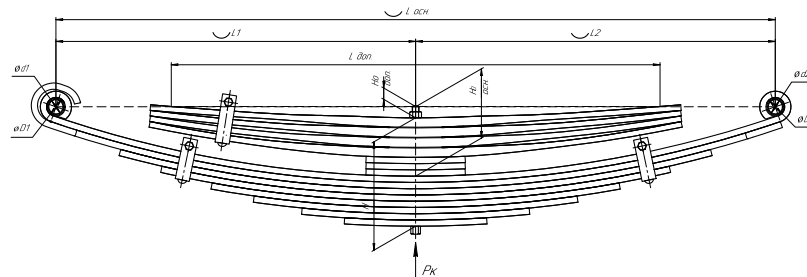

Rear leaf spring for Isuzu FSR90 12 leaves

ChMW number **701112IS-2912012-10**

OEM	8980644470
SPRINGER	690007314

L, mm	1300
L1, mm	650
L2, mm	650
H, mm	190
Ho, mm	122
D1, mm	33
d1, mm	25
D2, mm	33
d2, mm	25
Wid., mm	70

Total weight, kilos	70,9
Maximum load, Pk, tons	4,1

Rear leaf spring for Isuzu NPR75 13 leaves

ChMW number **701113IS-2912012-10**

OEM	8980799020
SPRINGER	690007312

L, mm	1300
L1, mm	650
L2, mm	650
H, mm	148
Ho, mm	78
D1, mm	40
d1, mm	18
D2, mm	40
d2, mm	16
Wid., mm	70