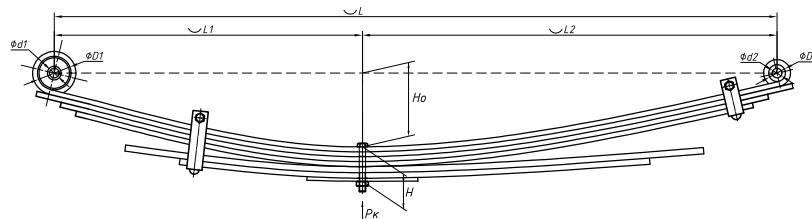

Rear leaf spring for Hyundai Porter 2 7 leaves

ChMW number **700807HD-2912012-10**

OEM	55100-4F100
SPRINGER	690004167

L, mm	1200
L1, mm	515
L2, mm	685
H, mm	58
Ho, mm	120
D1, mm	54,5
d1, mm	16
D2, mm	28,2
d2, mm	16
Wid., mm	70

Total weight, kilos **33**
Maximum load, Pk, tons **1**