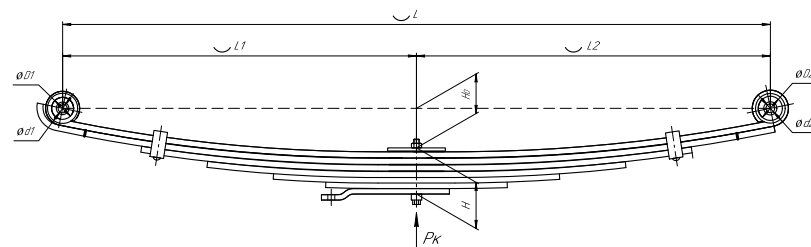

Front leaf spring for Isuzu NQR90 7 leaves

ChMW number **701107IS-2902012-10**

OEM	8981819430
SPRINGER	690007291

L, mm	1300
L1, mm	650
L2, mm	650
H, mm	84
Ho, mm	77
D1, mm	40
d1, mm	16,5
D2, mm	44
d2, mm	16
Wid., mm	70

Total weight, kilos	34,9
Maximum load, Pk, tons	1,4