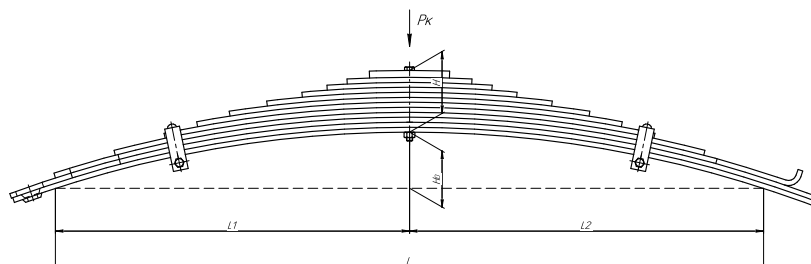

Total weight, kilos	73,1
Maximum load, Pk, tons	1,67