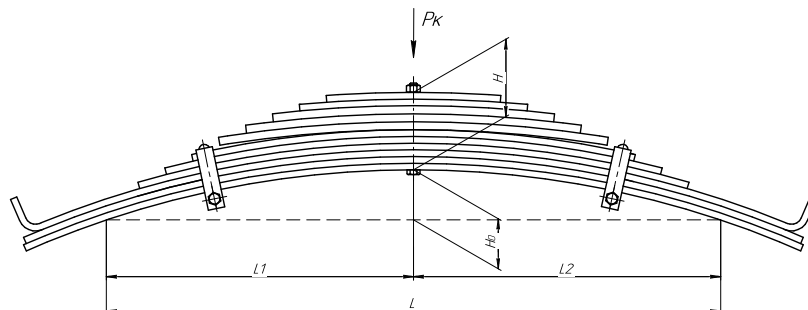

▼ **SEPARATE LEAVES**

Rear leaf spring for a 97581 trailer 11 leaves

ChMW number **97581-2912012**

OEM 97581-2912012

CHUSOVSKAYA RESSORA 690000655

L, mm	920
L1, mm	460
L2, mm	460
H, mm	116
Ho, mm	75
Wid., mm	90

Total weight, kilos	58,9
Maximum load, Pk, tons	3,4

Front leaf spring for a YUTONG trailer 11 leaves

ChMW number **751111TR-2902012**

CHUSOVSKAYA RESSORA 690000761

L, mm	1400
L1, mm	700
L2, mm	700
H, mm	121
Ho, mm	100
D1, mm	35
D2, mm	35
Wid., mm	75