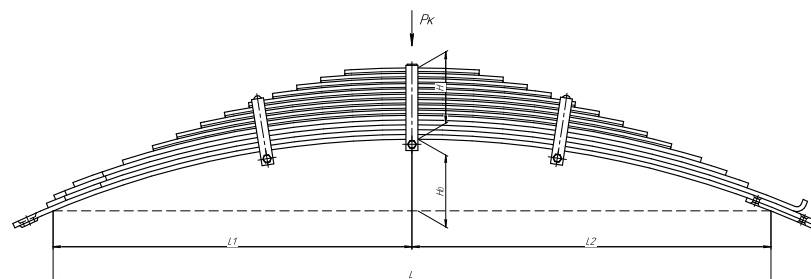

Weweler —

L, mm	1500
L1, mm	750
L2, mm	750
H, mm	149
Ho, mm	150
Wid., mm	75

Total weight, kilos	79
Maximum load, Pk, tons	2,345

▼ **SEPARATE LEAVES**

Front leaf spring for KAMAZ 65115, 55111, 43118 15 leaves