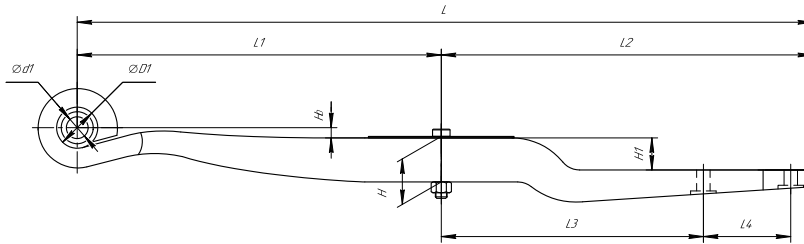

Total weight, kilos **31,1**
Maximum load, Pk, tons **4**

▼ **SEPARATE LEAVES**

Trailing arm for a Gigant trailer an analogue for 700639035

ChMW number **1006001GT-Z**

OEM	700639035
SPRINGER	690005053

L, mm	1010
L1, mm	500
L2, mm	510
L3, mm	360
L4, mm	120
H, mm	62,5
Ho, mm	14
H1, mm	44
D1, mm	57
d1, mm	30
Wid., mm	100