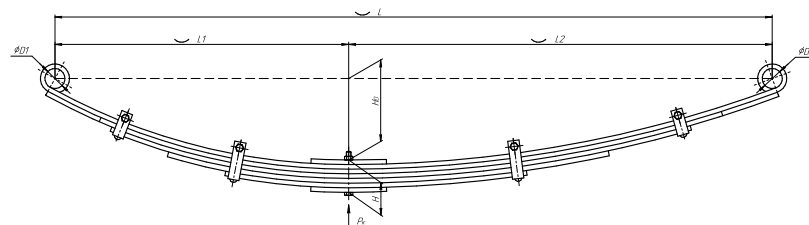

Front leaf spring for ZIL 5301 5 leaves

ChMW number **5301-2902012-02**

OEM **5301-2902012-02**

CHUSOVSKAYA **690000206**
RESSORA

L, mm	1575
L1, mm	645
L2, mm	930
H, mm	71
Ho, mm	179
D1, mm	44
D2, mm	44
Wid., mm	75

Total weight, kilos	42
Maximum load, Pk, tons	1,019

Rear leaf spring for ZIL 130, 4502, 555 9 leaves

ChMW number **130-2913007-02**

OEM **130-2913007-02**

CHUSOVSKAYA **690000291**
RESSORA

L, mm	1050
L1, mm	525
L2, mm	525
H, mm	72
Ho, mm	70
Wid., mm	75