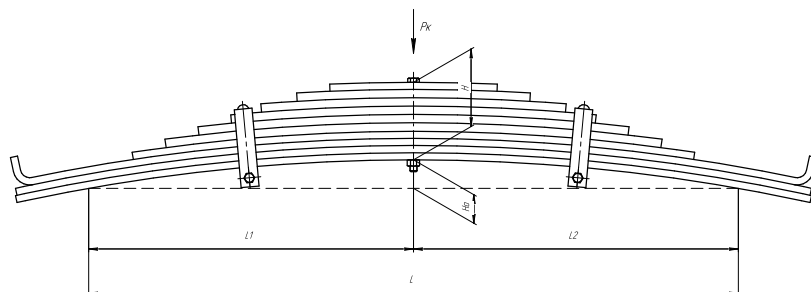

Rear leaf spring for a MAZ 9389, 93892, 93866 trailer 10 leaves

ChMW number **9389-2912012-01**

OEM **9389-2912012-01**
CHUSOVSKAYA **690004650**
RESSORA

L, mm	1090
L1, mm	545
L2, mm	545
H, mm	130
Ho, mm	48
Wid., mm	90

Total weight, kilos	77,8
Maximum load, Pk, tons	4,425

Front leaf spring for a 739M tractor 10 leaves

ChMW number **739-2902012**

OEM **739-2902012**
CHUSOVSKAYA **690007274**
RESSORA