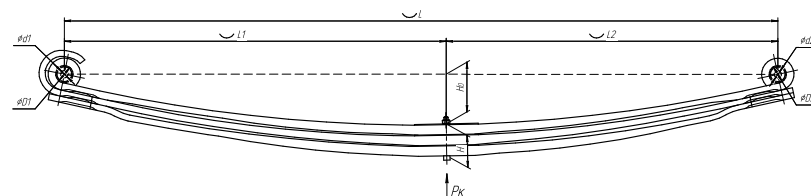

L, mm	2040
L1, mm	1090
L2, mm	950
H, mm	84
Ho, mm	129
D1, mm	49
d1, mm	20,5
D2, mm	49
d2, mm	20,5
Wid., mm	100

Total weight, kilos	110,8
Maximum load, Pk, tons	4,185

Front leaf spring for Volvo FM, FH, Renault Kerax 3 leaves

ChMW number **902603VV-2902012-10**

OEM	257952
SPRINGER	690005241
Schomaecker	09774000
Weweler	F022T485XA75