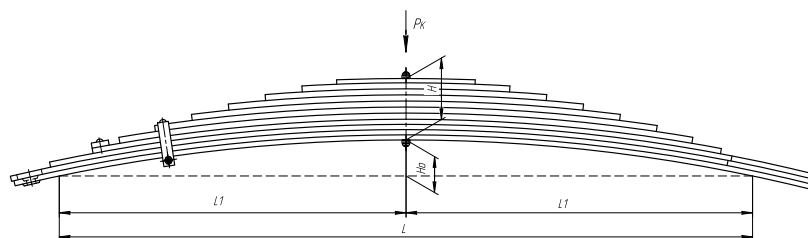

L, mm	1600
L1, mm	800
L2, mm	800
H, mm	142
Ho, mm	83
Wid., mm	90

Total weight, kilos	111,6
Maximum load, Pk, tons	2,75

Front leaf spring for MAZ 5549, 5334, 504B 12 leaves

ChMW number 504B-2902012-01

OEM	504B-2902012-01
CHUSOVSKAYA RESSORA	690000249