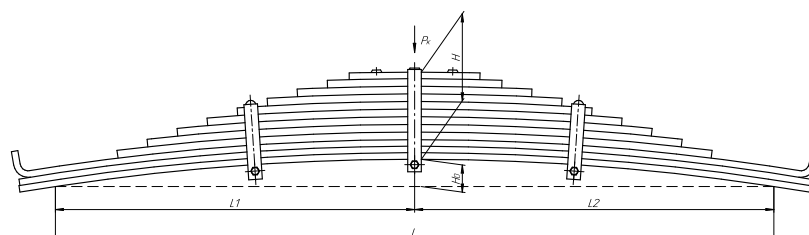

Total weight, kilos **96,4**

Maximum load, Pk, tons **4,386**