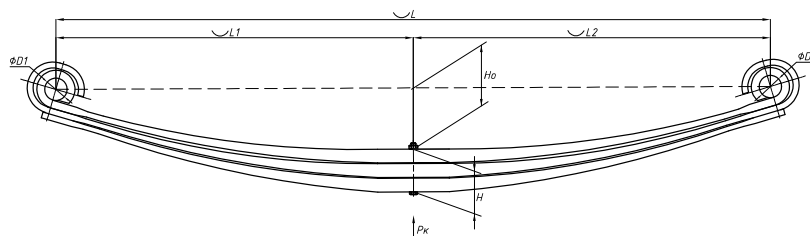

Front leaf spring for TONAR 45253 3 leaves

ChMW number **45253-2902012-01**

OEM **45253-2902012-01**
CHUSOVSKAYA **690004625**
RESSORA

L, mm	1800
L1, mm	900
L2, mm	900
H, mm	109,5
Ho, mm	154
D1, mm	57
D2, mm	57
Wid., mm	100