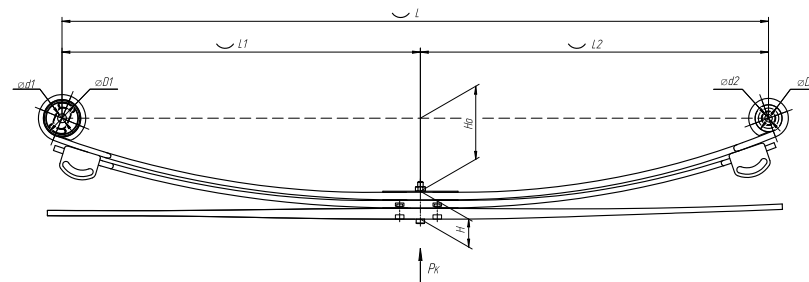

OEM	2503216
SPRINGER	690007473
Schmaecker	09835700

Total weight, kilos	34,3
Maximum load, Pk, tons	1,506

Rear leaf spring for Ford Ranger 5 leaves

ChMW number **600805FD-2912012-10**

L, mm	1200
L1, mm	670
L2, mm	530
H, mm	46
Ho, mm	105
D1, mm	31
d1, mm	31
D2, mm	31
d2, mm	17
Wid., mm	60