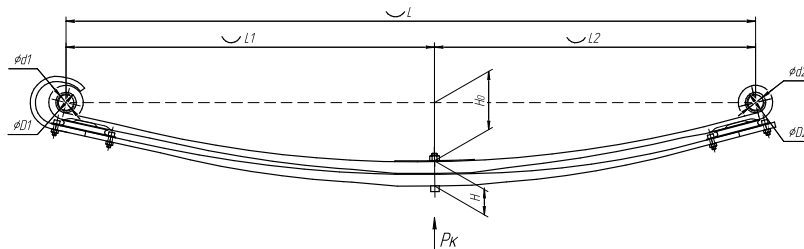

Front leaf spring for Volvo VN, VNL 2 leaves

ChMW number **1002502VV-2902012-10**

OEM	8083845
SPRINGER	690005164

L, mm	1500
L1, mm	800
L2, mm	700
H, mm	54
Ho, mm	125
D1, mm	45
d1, mm	33
D2, mm	45
d2, mm	33
Wid., mm	100