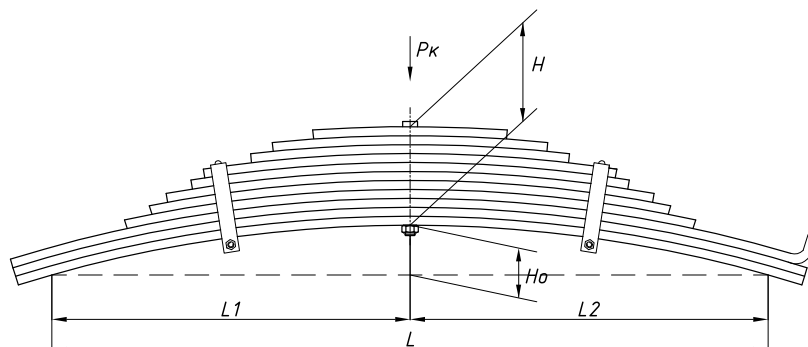

Total weight, kilos	77
Maximum load, Pk, tons	5,3

Rear leaf spring for BPW 12 leaves

ChMW number **1001212BW-2912012-01**

OEM	05.082.05.03.0
SPRINGER	690007437
Schomaecker	88072900
Weweler	A179Z079ZF70

L, mm	920
L1, mm	460
L2, mm	460
H, mm	144
Ho, mm	50
Wid., mm	100