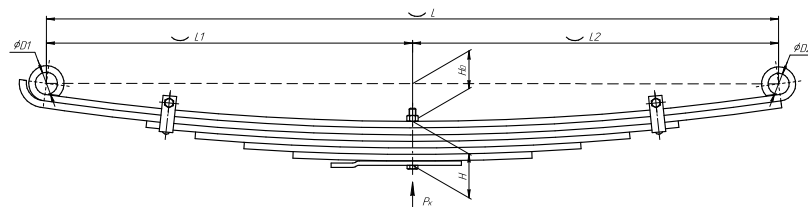

Total weight, kilos	34,6
Maximum load, Pk, tons	1,24

Rear leaf spring for Bogdan AO 92, Isuzu NQR 71-75 7 leaves

ChMW number **A092-2912012**

OEM	A092-2912012
CHUSOVSKAYA RESSORA	690004845

L, mm	1350
L1, mm	675
L2, mm	675
H, mm	81
Ho, mm	70
D1, mm	41
D2, mm	39
Wid., mm	70