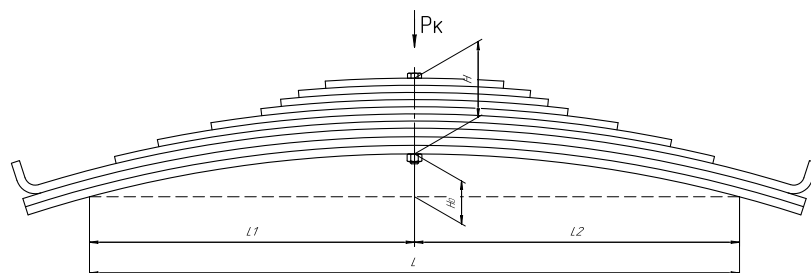

Rear leaf spring for MAZ 9911, 93853, 99064 10 leaves

ChMW number 991100-2912012

OEM	991100-2912012
CHUSOVSKAYA RESSORA	690007289

L, mm	910
L1, mm	455
L2, mm	455
H, mm	106
Ho, mm	60
Wid., mm	90

Total weight, kilos	52,1
Maximum load, Pk, tons	4,892