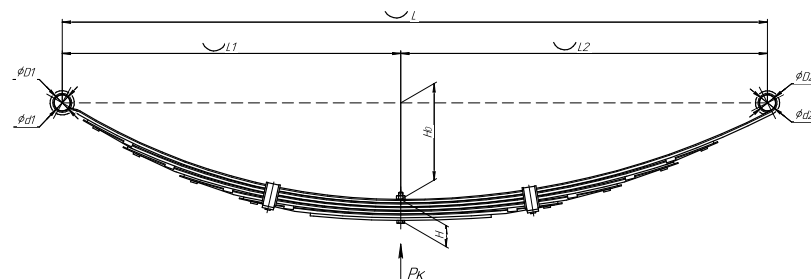

Rear leaf spring for MOSKVICH 408, 2140, 2335 6 leaves

ChMW number **408-2912012-03**

OEM **408-2912012-03**

CHUSOVSKAYA
RESSORA **690000297**

L, mm	1250
L1, mm	600
L2, mm	650
H, mm	37,5
Ho, mm	171
D1, mm	30
d1, mm	28,5
D2, mm	30
d2, mm	28,5
Wid., mm	45

Total weight, kilos	10,3
Maximum load, Pk, tons	0,25

Rear leaf spring for MOSKVICH 408, 2140, 2335 7 leaves

ChMW number **408-2912012-03-01**

OEM **408-2912012-03-01**

CHUSOVSKAYA
RESSORA **690007445**

L, mm	1250
L1, mm	600
L2, mm	650
H, mm	44
Ho, mm	158
D1, mm	30
d1, mm	28,5
D2, mm	30
d2, mm	28,5
Wid., mm	45