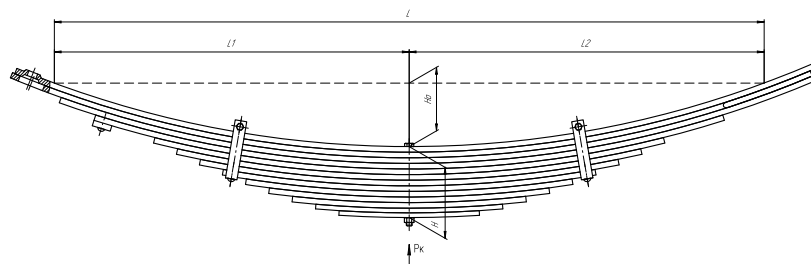

▼ SEPARATE LEAVES

Rear leaf spring for MAZ 500A, 5549, 5334 13 leaves

ChMW number 901213MZ-2912012

OEM 500A-2912012-010
CHUSOVSKAYA 690007401
RESSORA

L, mm	1520
L1, mm	760
L2, mm	760
H, mm	152
Ho, mm	136
Wid., mm	90

Total weight, kilos	108,7
Maximum load, Pk, tons	3,41