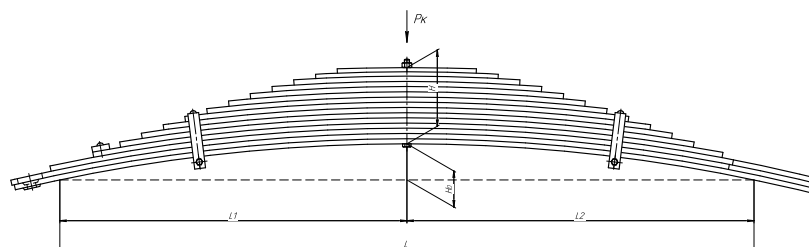

Total weight, kilos	120,3
Maximum load, Pk, tons	3,3

Rear leaf spring for MAZ 509, 5337, 5432 15 leaves

ChMW number **509-2912012-11**

OEM **509-2912012-13**

CHUSOVSKAYA **690000010**
RESSORA

L, mm	1600
L1, mm	800
L2, mm	800
H, mm	176
Ho, mm	83
Wid., mm	90