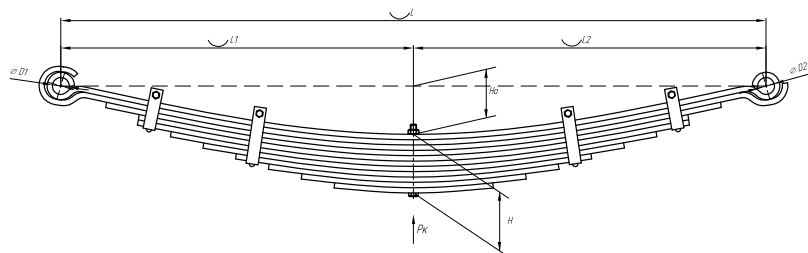

Total weight, kilos	58,9
Maximum load, Pk, tons	3,4

Front leaf spring for a YUTONG trailer 11 leaves

ChMW number **751111TR-2902012**

CHUSOVSKAYA RESSORA 690000761

L, mm	1400
L1, mm	700
L2, mm	700
H, mm	121
Ho, mm	100
D1, mm	35
D2, mm	35
Wid., mm	75