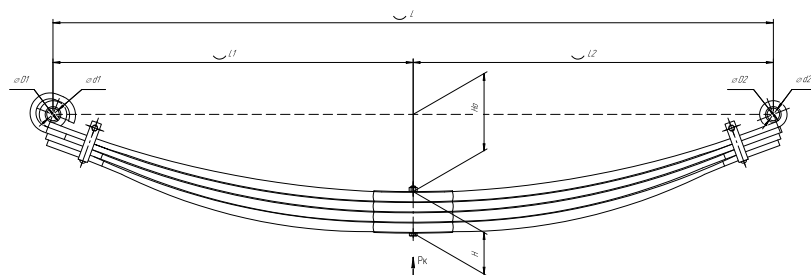

Total weight, kilos	102,6
Maximum load, Pk, tons	4,078

Front leaf spring for MAZ 6516 4 leaves

ChMW number 6516B9-2902012-00

OEM 6516B9-2902012-000

CHUSOVSKAYA 690007414
RESSORA

L, mm	1900
L1, mm	950
L2, mm	950
H, mm	106
Ho, mm	169
D1, mm	40
d1, mm	32
D2, mm	40
d2, mm	32
Wid., mm	90