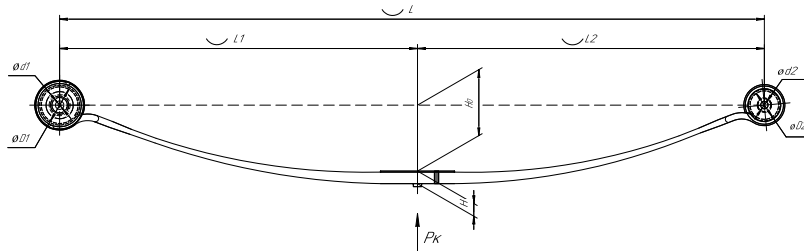

Total weight, kilos	15,2
Maximum load, Pk, tons	0,85

Rear leaf spring for Ford Transit 1 leaf

ChMW number **772201FD-2912012-G-10**

OEM	1721784
SPRINGER	690007222
Schmaecker	50619000
Weweler	F037T272ZA75

L, mm	1368
L1, mm	694
L2, mm	674
H, mm	22
Ho, mm	125
D1, mm	58
d1, mm	16
D2, mm	49
d2, mm	14
Wid., mm	77