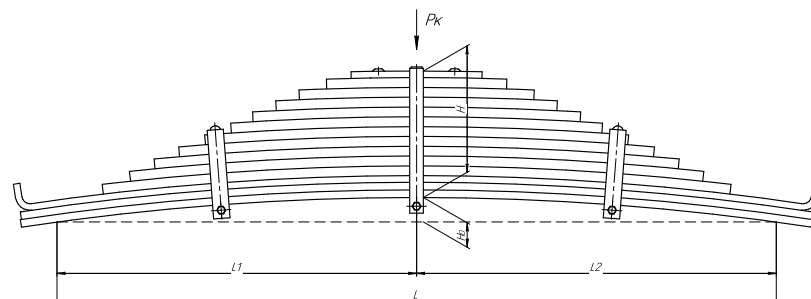

Total weight, kilos	138,5
Maximum load, Pk, tons	8,16

Front leaf spring for KAMAZ 65115, 43118, 43114 14 leaves

ChMW number **55111-2902012-05**

OEM **55111-2902012-05**

CHUSOVSKAYA
RESSORA **690003672**

Schormaecker —

Weweler —

L, mm	1500
L1, mm	750
L2, mm	750
H, mm	149
Ho, mm	150
Wid., mm	75