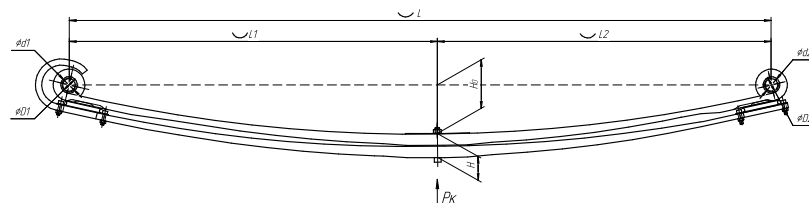

Front leaf spring for Volvo FH12, FM12, FM10 2 leaves

ChMW number **1003002VV-2902012-02-10**

OEM	257856
SPRINGER	690005127
Schomaecker	09664000
Weweler	F022T341ZA75

L, mm	1890
L1, mm	990
L2, mm	900
H, mm	64
Ho, mm	123
D1, mm	45
d1, mm	33
D2, mm	45
d2, mm	33
Wid., mm	100