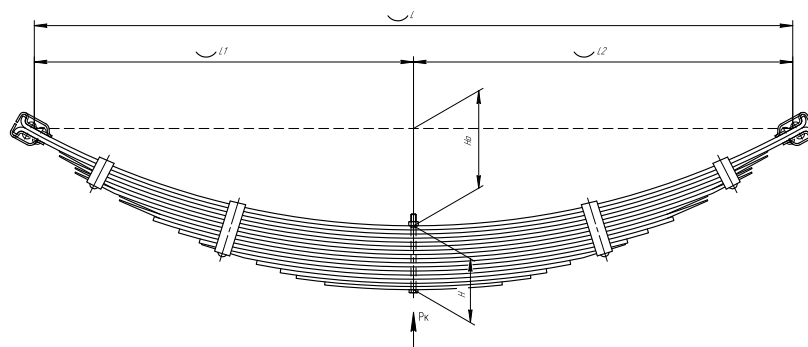

Rear leaf spring for UAZ 452, 3741 16 leaves

ChMW number **450716UZ-2912012**

OEM 3883-2912012

CHUSOVSKAYA 690007491
RESSORA

L, mm	1200
L1, mm	600
L2, mm	600
H, mm	101
Ho, mm	154
Wid., mm	45

Total weight, kilos	26,9
Maximum load, Pk, tons	0,75