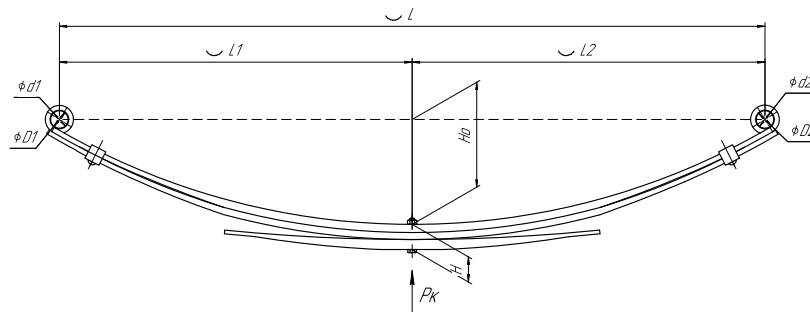

Total weight, kilos	32,1
Maximum load, Pk, tons	2,5

Rear leaf spring for a SOGRANDIS trailer 3 leaves

ChMW number **451303TR-2912012-10**

CHUSOVSKAYA 690007659
RESSORA

L, mm	1200
L1, mm	600
L2, mm	600
H, mm	40
Ho, mm	170
D1, mm	30
d1, mm	28
D2, mm	30
d2, mm	28
Wid., mm	45