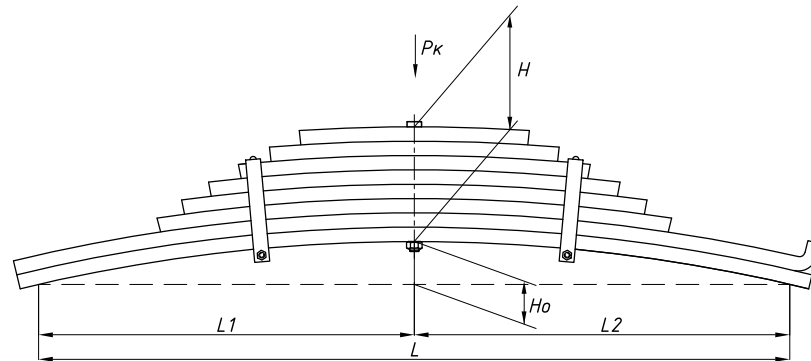

Rear leaf spring for BPW 8 leaves

ChMW number **1002008BW-2912012**

L, mm	1050
L1, mm	525
L2, mm	525
H, mm	160
Ho, mm	40
Wid., mm	100

OEM	05.082.07.01.0
SPRINGER	690004472
Schmaecker	88071600

Total weight, kilos	98,5
Maximum load, Pk, tons	9,174