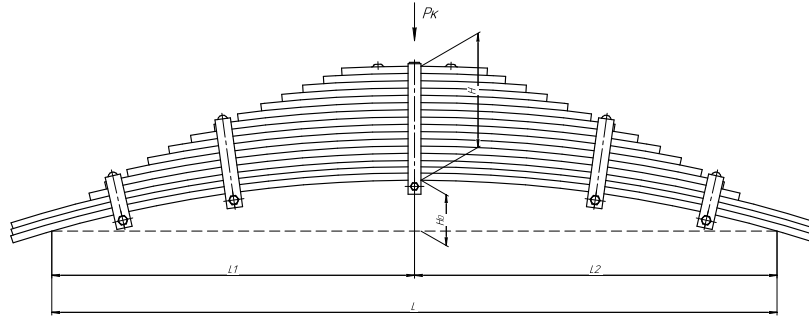

▼ **SEPARATE LEAVES**

Rear leaf spring for URAL 4320 16 leaves

ChMW number **4320-2912122-01**

OEM	4320-2912122-01
CHUSOVSKAYA	690000041
RESSORA	

L, mm	1400
L1, mm	700
L2, mm	700
H, mm	220
Ho, mm	98
Wid., mm	90

Total weight, kilos	144
Maximum load, P_k, tons	7,375