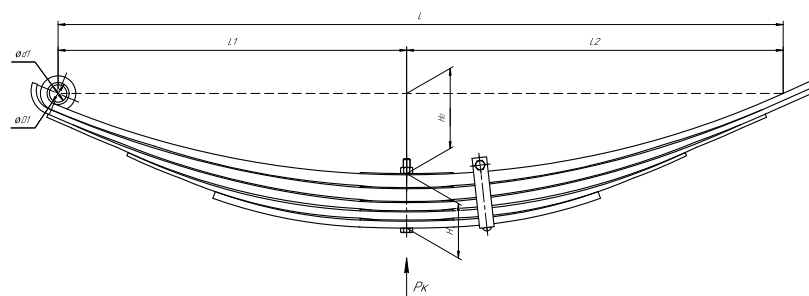

Rear leaf spring for a 9554 trailer 5 leaves

ChMW number **9554-2912122-90**

OEM **9554-2912122-90**

CHUSOVSKAYA **690007352**
RESSORA

L, mm	1250
L1, mm	625
L2, mm	625
H, mm	94
Ho, mm	140
D1, mm	38
d1, mm	30
Wid., mm	90

Total weight, kilos	53,4
Maximum load, Pk, tons	3,5