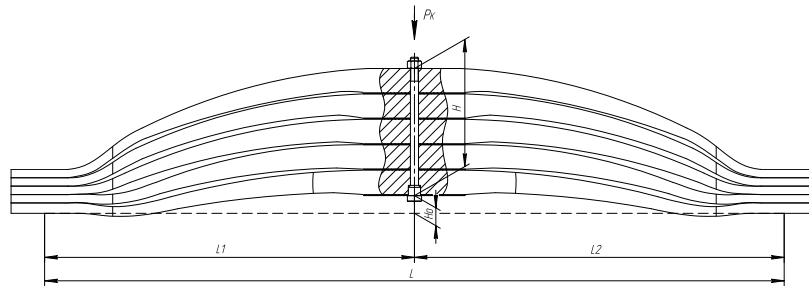

▼ SEPARATE LEAVES

Rear leaf spring for Scania PGRT-series 5 leaves

ChMW number **904805SC-2912012-01**

OEM	1829432
SPRINGER	690007366
Schomaecker	90211000
Weweler	F010T252ZA70

L, mm	1455
L1, mm	727,5
L2, mm	727,5
H, mm	250
Ho, mm	57
Wid., mm	90

Total weight, kilos	172,6
Maximum load, Pk, tons	19

Rear leaf spring for Scania PGRT-series 5 leaves

ChMW number **904905SC-2912012**

OEM	1829432
SPRINGER	690007578
Schomaecker	90211000
Weweler	F010T252ZA70

L, mm	1455
L1, mm	725
L2, mm	725
H, mm	255
Ho, mm	57
Wid., mm	90