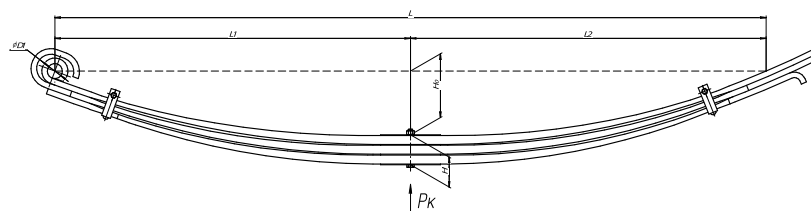

Front leaf spring for MAZ 6430, 5440 3 leaves

ChMW number 6430-2902012-01-10

OEM 6430-2902012-10
CHUSOVSKAYA 690007302
RESSORA

L, mm	1900
L1, mm	950
L2, mm	950
H, mm	80
Ho, mm	170
H1, mm	—
D1, mm	40
d1, mm	32
Wid., mm	90