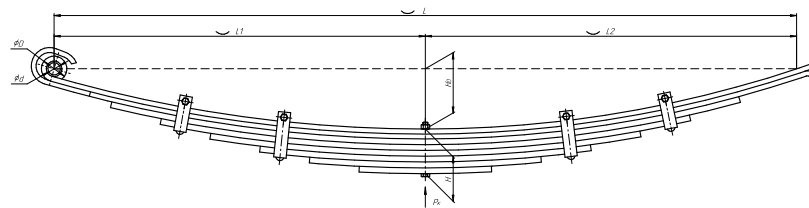

Total weight, kilos	90,1
Maximum load, Pk, tons	2,345