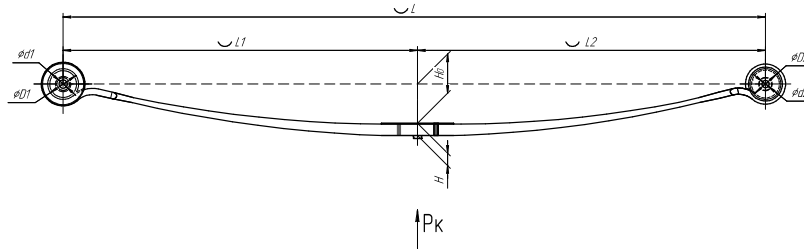

Rear leaf spring for Ford Transit 1 leaf

ChMW number **602201FD-2912012-01-10**

OEM	4187681
SPRINGER	690004972
Schmaecker	56504000

L, mm	1376
L1, mm	694
L2, mm	682
H, mm	24
Ho, mm	76
D1, mm	58
d1, mm	16
D2, mm	54
d2, mm	14
Wid., mm	60

Total weight, kilos	13,5
Maximum load, Pk, tons	0,719

Rear leaf spring for Ford Transit 1 leaf

ChMW number **772101FD-2912012-D-10**

OEM	1481326
SPRINGER	690007216
Schmaecker	50621000

L, mm	1368
L1, mm	694
L2, mm	674
H, mm	23
Ho, mm	121
D1, mm	58
d1, mm	16
D2, mm	49
d2, mm	14
Wid., mm	77