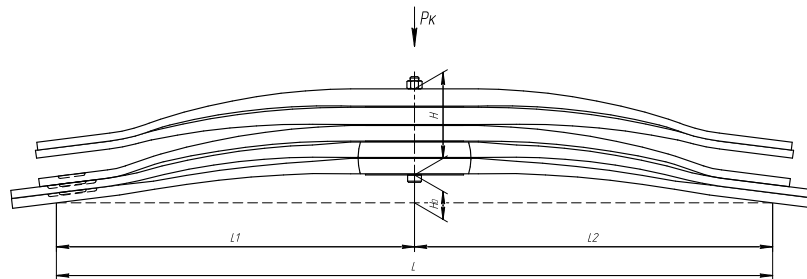

Total weight, kilos **147,5**

Maximum load, Pk, tons **10**

Rear leaf spring for MAN TGA, TGS, TGX 11 leaves

ChMW number **1001811MN-2912012**

OEM **81434026725**

SPRINGER **690005336**

Schomaecker **72991000**

Weweler **A088T364ZA70**

L, mm	1400
L1, mm	700
L2, mm	700
H, mm	236
Ho, mm	68
Wid., mm	100