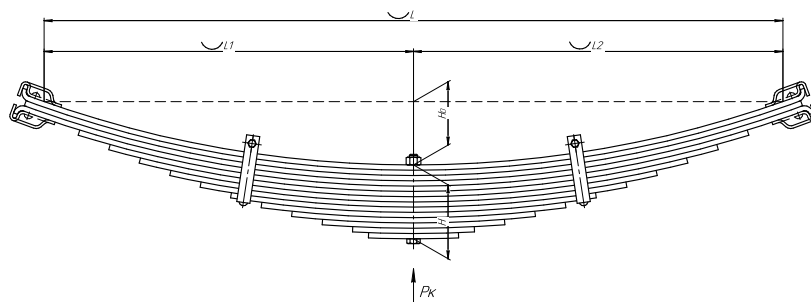

Front leaf spring for KRAZ 250, 255, 6510 14 leaves

ChMW number **2555-2902012-22**

OEM **2555-2902012-22**
CHUSOVSKAYA **690000248**
RESSORA

L, mm	1400
L1, mm	700
L2, mm	700
H, mm	140
Ho, mm	120
Wid., mm	90

Total weight, kilos	89,4
Maximum load, Pk, tons	2,61