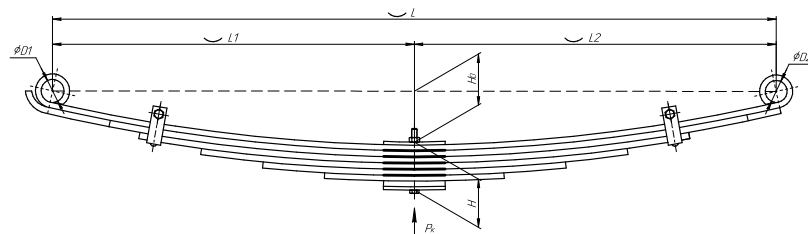

Total weight, kilos	35,3
Maximum load, Pk, tons	1,24

Front leaf spring for Bogdan AO92, Isuzu NQR71-75 7 leaves

ChMW number **701007IS-2902012-10**

OEM	8970965442
SPRINGER	690007504

L, mm	1300
L1, mm	650
L2, mm	650
H, mm	91
Ho, mm	92
D1, mm	41
d1, mm	16
D2, mm	39
d2, mm	16
Wid., mm	70