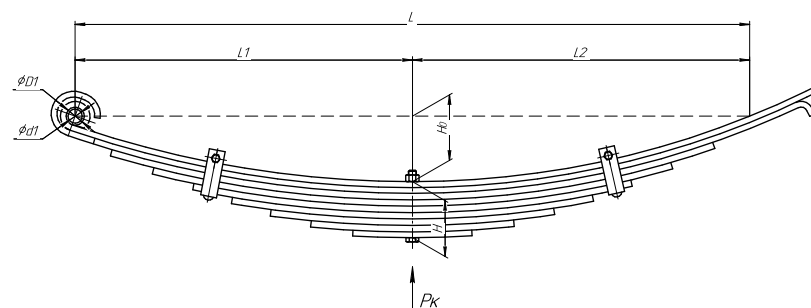

Total weight, kilos	32,4
Maximum load, Pk, tons	1,35