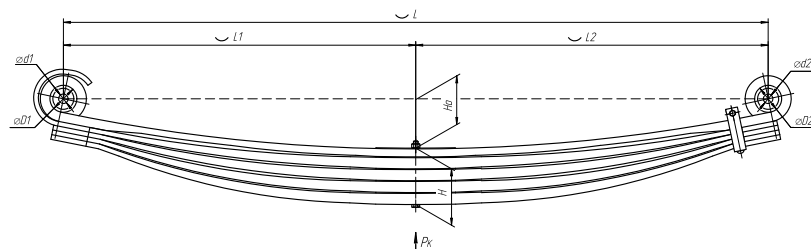

Total weight, kilos	1,9
Maximum load, Pk, tons	0,102

Front leaf spring for ZTM Hunt 5 leaves

ChMW number **902005KZ-2902012-10**

OEM 902005KZ-2902012-10

CHUSOVSKAYA RESSORA 690007599

L, mm	1800
L1, mm	900
L2, mm	900
H, mm	142
Ho, mm	105
D1, mm	63
d1, mm	24
D2, mm	63
d2, mm	24
Wid., mm	90