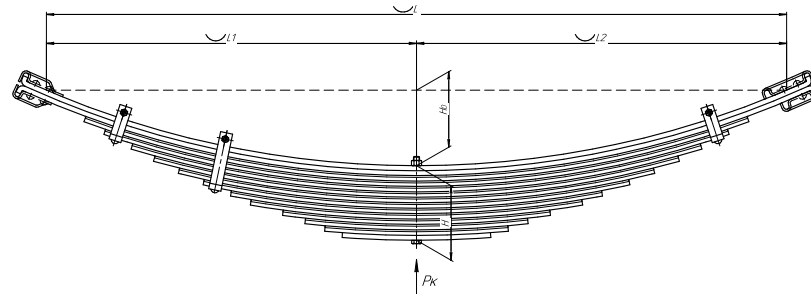

Rear leaf spring for PAZ 4230 Aurora 14 leaves

ChMW number **4230-2912012**

OEM **4230-2912012**

CHUSOVSKAYA **690004835**
RESSORA

L, mm	1500
L1, mm	750
L2, mm	750
H, mm	151
Ho, mm	153
Wid., mm	65

Total weight, kilos	66,1
Maximum load, Pk, tons	2,17