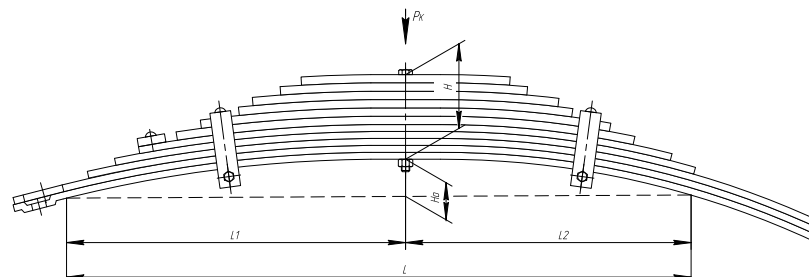

Rear leaf spring for a MAZ 8561 trailer 11 leaves

ChMW number **8561-2912012-010**

OEM **8561-2912012-010**

CHUSOVSKAYA **690007518**
RESSORA

L, mm	900
L1, mm	450
L2, mm	450
H, mm	122
Ho, mm	53
Wid., mm	90