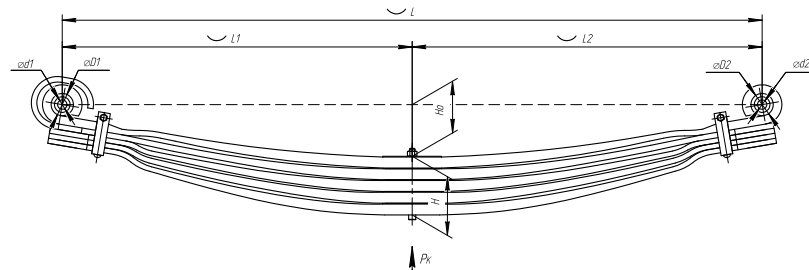

Total weight, kilos	135,2
Maximum load, Pk, tons	5,5