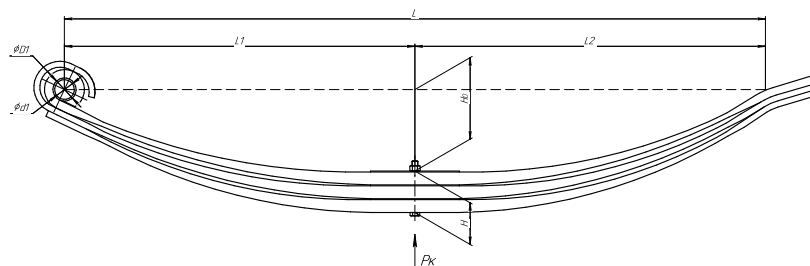

Total weight, kilos	62,3
Maximum load, Pk, tons	4,425

Rear leaf spring for an IZHEVSK trailer 3 leaves

ChMW number **450903TR-2912012-10**

OEM 450903TR-2912012-10
CHUSOVSKAYA 690005245
RESSORA

L, mm	1004
L1, mm	502
L2, mm	502
H, mm	21
Ho, mm	165
D1, mm	30
d1, mm	28
D2, mm	30
d2, mm	28
Wid., mm	44