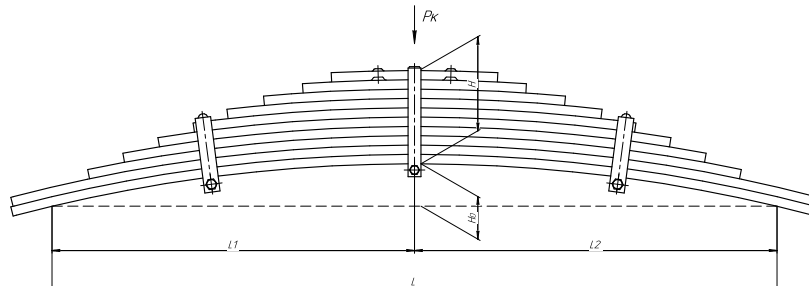

Rear leaf spring for URAL 4320 10 leaves

ChMW number **901810UL-2912122**

OEM **4320X-2912122**

CHUSOVSKAYA **690007617**
RESSORA

L, mm	1400
L1, mm	700
L2, mm	700
H, mm	180
Ho, mm	82
Wid., mm	90

Total weight, kilos	116,4
Maximum load, Pk, tons	7,375

Front leaf spring for URAL 55224, 4320-61 11 leaves

ChMW number **55224-2902014**

OEM **55224-2902014**

CHUSOVSKAYA **690000134**
RESSORA

L, mm	1420
L1, mm	710
L2, mm	710
H, mm	128
Ho, mm	116
Wid., mm	90