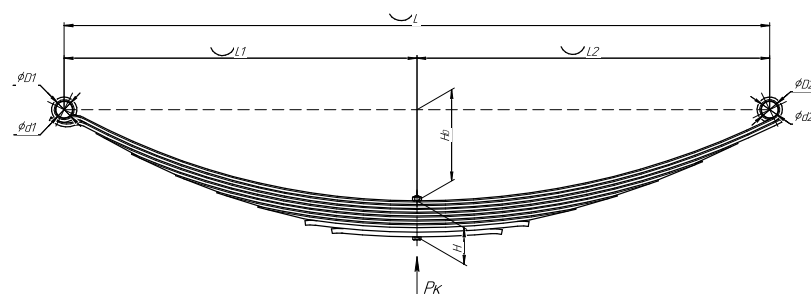

Total weight, kilos	16
Maximum load, Pk, tons	0,405