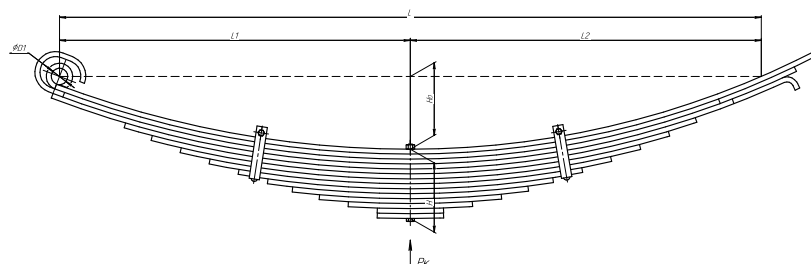

Front leaf spring for MAZ 5337, 5432, 5551 14 leaves

ChMW number 64221-2902012-05

OEM 64221-2902012-05
CHUSOVSKAYA 690004867
RESSORA

L, mm	1700
L1, mm	850
L2, mm	850
H, mm	168
Ho, mm	176
D1, mm	40
Wid., mm	90

Total weight, kilos	116,5
Maximum load, Pk, tons	2,82