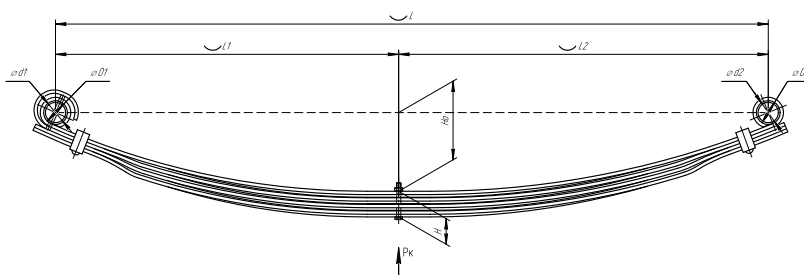

Total weight, kilos	21,4
Maximum load, Pk, tons	0,656

Rear leaf spring for UAZ 3162 4 leaves

ChMW number **601104UZ-2912010-01**

OEM **3162-2912010**

CHUSOVSKAYA **690007576**
RESSORA

L, mm	1350
L1, mm	650
L2, mm	700
H, mm	49,6
Ho, mm	100
D1, mm	45
d1, mm	38,4
D2, mm	45
d2, mm	38,4
Wid., mm	53,1