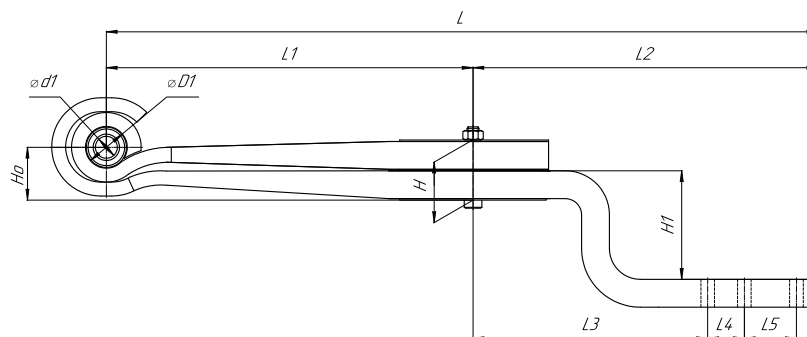

L, mm	970
L1, mm	500
L2, mm	470
L3, mm	320
L4, mm	50
L5, mm	70
H, mm	82
Ho, mm	70
H1, mm	150
D1, mm	56,5
d1, mm	30
Wid., mm	100

Total weight, kilos **51,7**

▼ SEPARATE LEAVES

Trailing arm for TONAR 6428 2 leaves