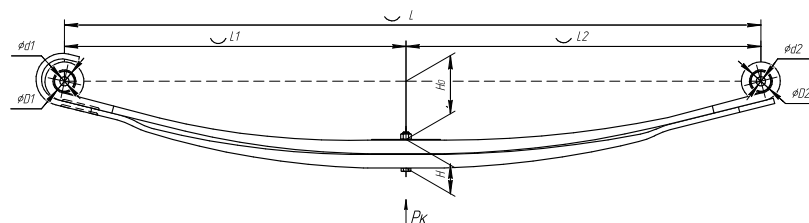

L, mm	1830
L1, mm	905
L2, mm	925
H, mm	75
Ho, mm	154
D1, mm	60
d1, mm	24,5
D2, mm	60
d2, mm	24,5
Wid., mm	90

Total weight, kilos	75,2
Maximum load, Pk, tons	3,3

▼ **SEPARATE LEAVES**

Rear leaf spring for Renault Kerax 4 leaves