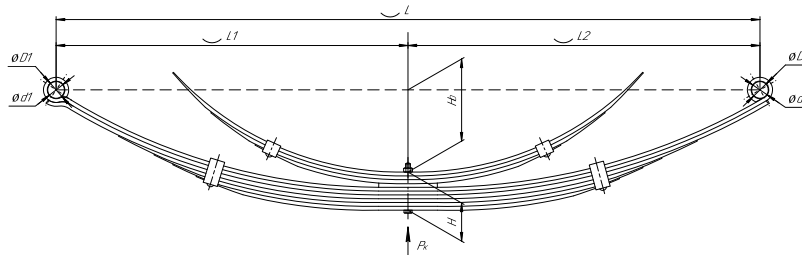

Total weight, kilos **19,1**

▼ **SEPARATE LEAVES**

Trailing arm for GAZ City 1 leaf

ChMW number **753101GZ-2914009**

OEM **A68R52-2914009**

CHUSOVSKAYA **690007547**
RESSORA

L, mm	1102
L1, mm	694
L2, mm	408
H, mm	31
Ho, mm	70
D1, mm	50
d1, mm	17
Wid., mm	75