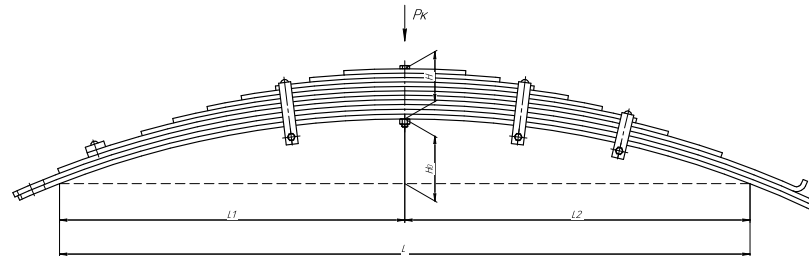

Total weight, kilos	115,9
Maximum load, Pk, tons	3

Front leaf spring for MAZ 500A, 504B, 509 11 leaves

ChMW number **500-2902012-52**

OEM **500-2902012-52**

CHUSOVSKAYA **690000235**
RESSORA

L, mm	1420
L1, mm	710
L2, mm	710
H, mm	103
Ho, mm	133
Wid., mm	90