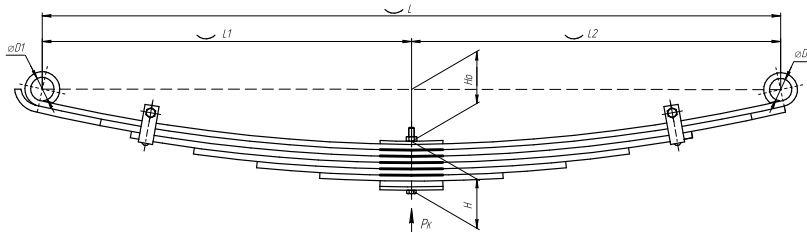

Total weight, kilos	39,3
Maximum load, Pk, tons	1,45

Front leaf spring for Bogdan AO 92, Isuzu NQR 71-75 7 leaves

ChMW number **A092-2902012.7**

OEM **8970965442**

CHUSOVSKAYA **690004842**
RESSORA

L, mm	1300
L1, mm	650
L2, mm	650
H, mm	91
Ho, mm	97
D1, mm	41
D2, mm	39
Wid., mm	70