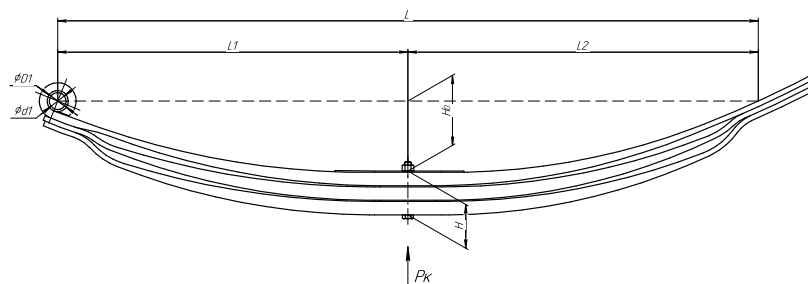

Total weight, kilos	47,3
Maximum load, Pk, tons	3,5