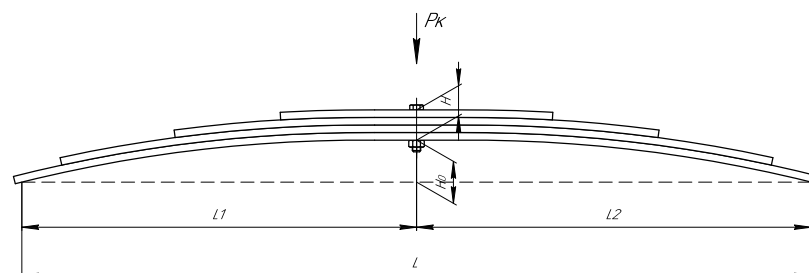

Rear leaf spring for a MAGAS trailer 4 leaves

ChMW number **650904MF-2912012**

OEM **650904MF-2912012**

CHUSOVSKAYA **690003077**
RESSORA

L, mm	940
L1, mm	470
L2, mm	470
H, mm	36
Ho, mm	50
Wid., mm	65

Total weight, kilos	12,6
Maximum load, Pk, tons	0,725

Front leaf spring for a 2PTS-6M trailer 4 leaves

ChMW number **2ПТС6М-2902012-02**

OEM **2ПТС6М-2902012-02**

CHUSOVSKAYA **690003903**
RESSORA

L, mm	1050
L1, mm	525
L2, mm	525
H, mm	75,2
Ho, mm	155
D1, mm	33
d1, mm	25
Wid., mm	65