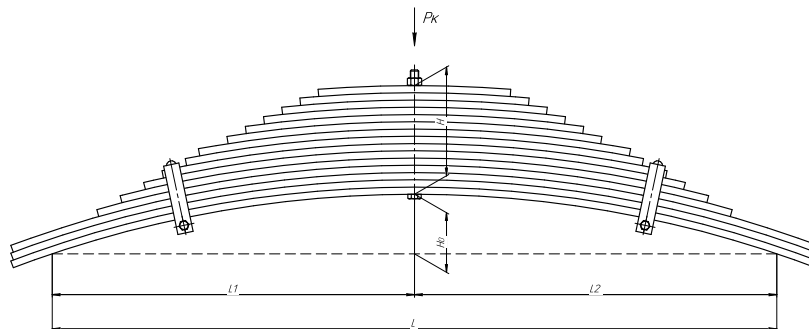

Rear leaf spring for KRAZ 250, 256, 6510 15 leaves

ChMW number **525-2902012-51**

OEM **525-2902012-51**

CHUSOVSKAYA **690000211**
RESSORA

L, mm	1400
L1, mm	700
L2, mm	700
H, mm	210
Ho, mm	115
Wid., mm	100

Total weight, kilos	155,6
Maximum load, Pk, tons	7,85