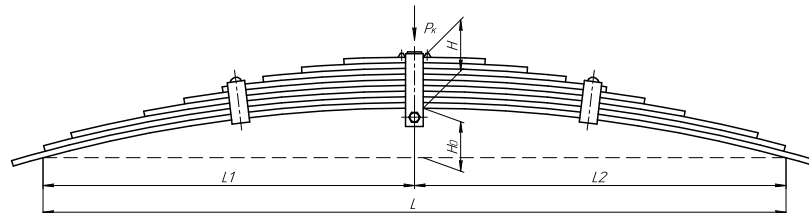

Total weight, kilos	29
Maximum load, Pk, tons	0,55

Front leaf spring for ZIL 4331 10 leaves

ChMW number **4331-2902011**

OEM **4331-2902011**

CHUSOVSKAYA **690000540**
RESSORA

L, mm	1750
L1, mm	875
L2, mm	875
H, mm	110
Ho, mm	195
Wid., mm	75