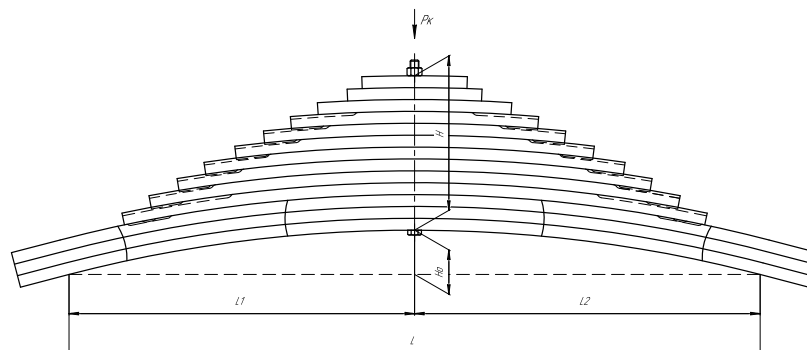

Total weight, kilos	174
Maximum load, Pk, tons	16