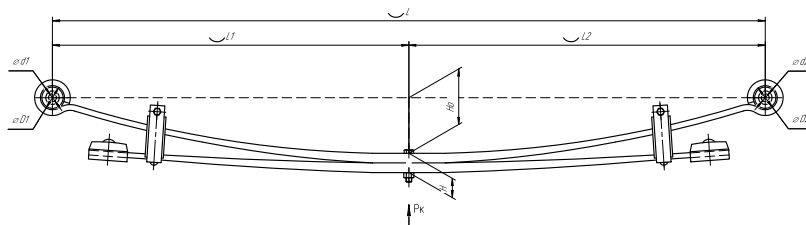

Total weight, kilos	31,2
Maximum load, Pk, tons	1,1