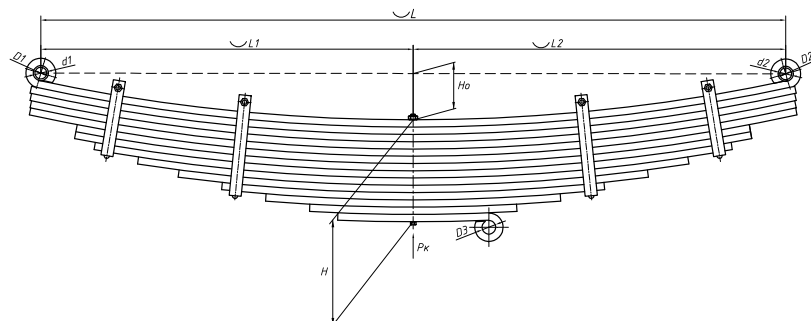

Total weight, kilos	83,5
Maximum load, Pk, tons	7

▼ **SEPARATE LEAVES**

Front leaf spring for TONAR 14 leaves

ChMW number **901614TH-2902012**

OEM **901614TH-2902012**
CHUSOVSKAYA **690000252**
RESSORA

L, mm	1780
L1, mm	890
L2, mm	890
H, mm	224
Ho, mm	125
D1, mm	38
d1, mm	30
D2, mm	38
d2, mm	30
D3, mm	35
Wid., mm	90