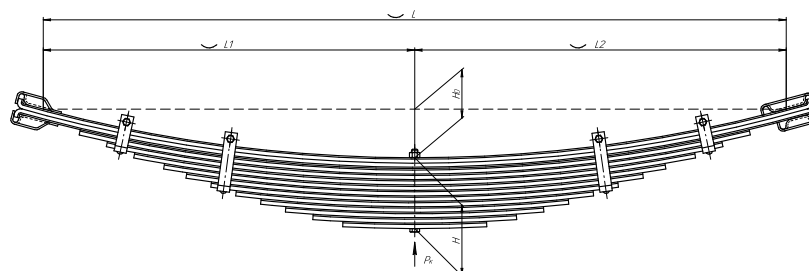

Rear leaf spring for GAZ 3309, Gazon Next 13 leaves

ChMW number **53-2912012-03**

OEM **5312-2912012-02**

CHUSOVSKAYA **690000240**
RESSORA

L, mm	1500
L1, mm	750
L2, mm	750
H, mm	143
Ho, mm	90
Wid., mm	65

Total weight, kilos	60,2
Maximum load, Pk, tons	1,8