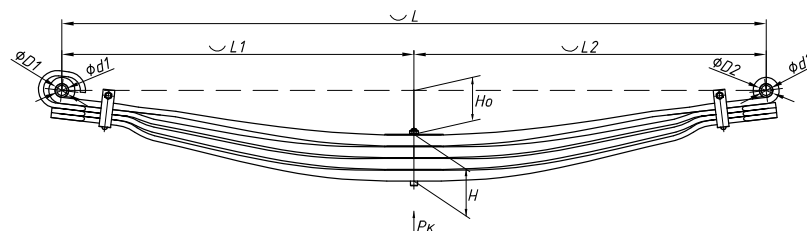

L, mm	1820
L1, mm	910
L2, mm	910
H, mm	120
Ho, mm	108
D1, mm	35
d1, mm	26
D2, mm	35
d2, mm	26
Wid., mm	90

Total weight, kilos	107,2
Maximum load, Pk, tons	4,338

▼ SEPARATE LEAVES

Rear leaf spring for Scania PGRT-series 5 leaves