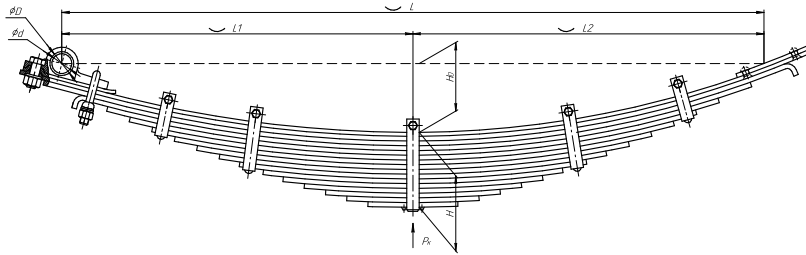

L, mm	1410
L1, mm	705
L2, mm	705
H, mm	150,5
Ho, mm	138
D1, mm	48
d1, mm	40
Wid., mm	75

Total weight, kilos	80,6
Maximum load, Pk, tons	2,2

Front leaf spring for KAVZ 4238 2 leaves

ChMW number **4238-2902012**