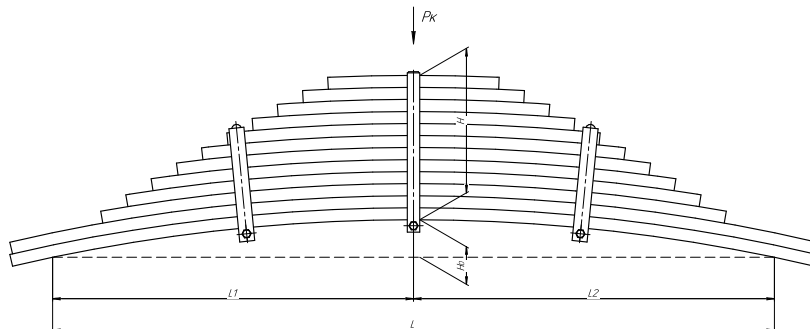

Rear leaf spring for KAMAZ 6580 12 leaves

ChMW number **902412KZ-2912012**

OEM 65801-2912012

CHUSOVSKAYA RESSORA 690007563

L, mm	1440
L1, mm	720
L2, mm	720
H, mm	288
Ho, mm	75
Wid., mm	90

Total weight, kilos	180,3
Maximum load, Pk, tons	14,78

Rear leaf spring for KAMAZ 6522 13 leaves

ChMW number **6522-2912012-45**

OEM 6522-2912012-45

CHUSOVSKAYA RESSORA 690003547

L, mm	1440
L1, mm	720
L2, mm	720
H, mm	286
Ho, mm	44
Wid., mm	100