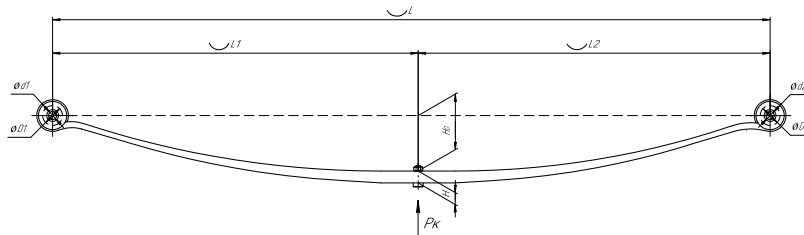

Rear leaf spring for Iveco Daily Panel Van 1 leaf

ChMW number **802401IV-2912012-01-10**

OEM	5840700
SPRINGER	690007284
Schomaecker	67389000
Weweler	F011T478ZA75

L, mm	1470
L1, mm	750
L2, mm	720
H, mm	24
Ho, mm	110
D1, mm	40
d1, mm	16
D2, mm	40
d2, mm	16
Wid., mm	80