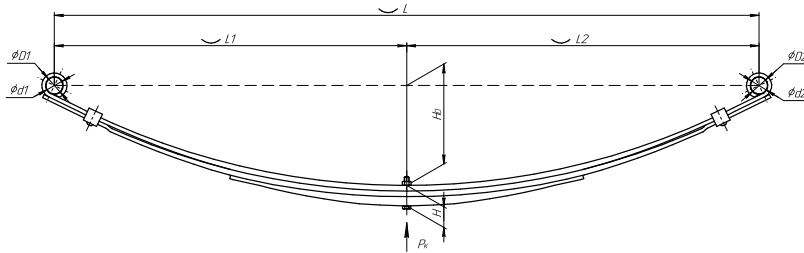

▼ SEPARATE LEAVES

Rear leaf spring for VIS 2347, 2349 3 leaves

ChMW number 23470-2912012-01

OEM 23470-2912012-01

CHUSOVSKAYA RESSORA 690000722

L, mm	1200
L1, mm	600
L2, mm	600
H, mm	35,2
Ho, mm	170
D1, mm	30
d1, mm	28,5
D2, mm	30
d2, mm	28,5
Wid., mm	45

Total weight, kilos	9,6
Maximum load, Pk, tons	0,478

Rear leaf spring for VIS 2347, 2349 3 leaves

ChMW number 23490-2912012

OEM 23490-2912012

CHUSOVSKAYA RESSORA 690004739

L, mm	1200
L1, mm	600
L2, mm	600
H, mm	37
Ho, mm	170
D1, mm	30
d1, mm	28,5
D2, mm	30
d2, mm	28,5
Wid., mm	45