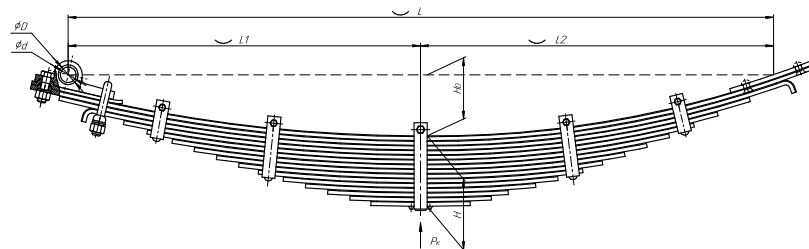

Total weight, kilos	53,9
Maximum load, Pk, tons	1,29