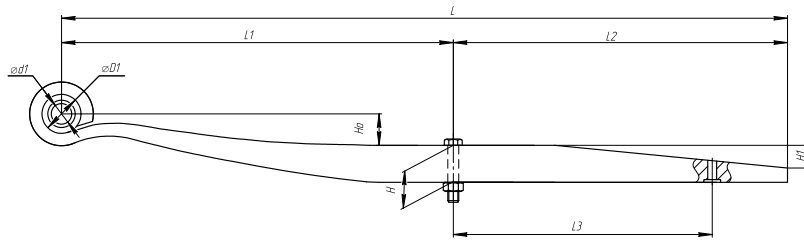

▼ SEPARATE LEAVES

Trailing arm for Schmitz an analogue for 014852

ChMW number 1005401Smz-014852

OEM	014852
SPRINGER	690005424
Schmaecker	26610400
Weweler	FO01A037IG75

L, mm	1060
L1, mm	572
L2, mm	488
L3, mm	380
H, mm	54
Ho, mm	46
H1, mm	46
D1, mm	56,5
d1, mm	30
Wid., mm	100