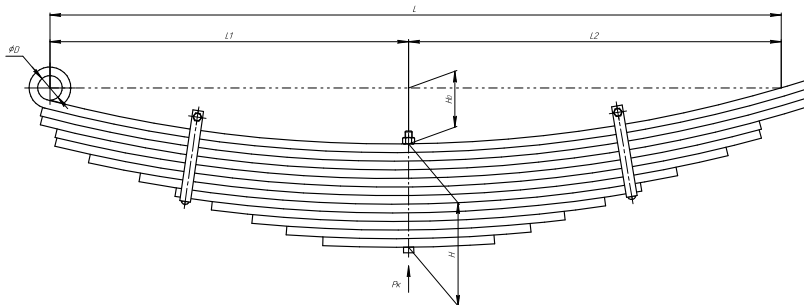

Total weight, kilos	261,9
Maximum load, Pk, tons	16

Front leaf spring for TONAR 7501 12 leaves

ChMW number **7501-2902012-01**

OEM	7501-2902012-01
CHUSOVSKAYA RESSORA	690005416

L, mm	1700
L1, mm	850
L2, mm	850
H, mm	240
Ho, mm	130
D1, mm	57
Wid., mm	100