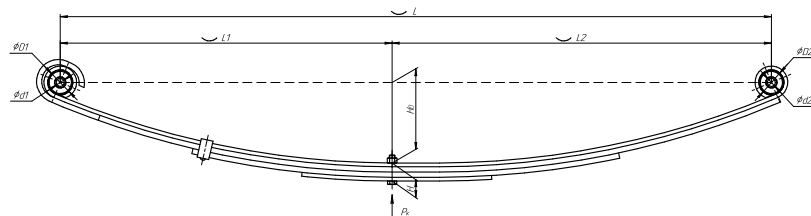

▼ SEPARATE LEAVES

Front leaf spring for GAZ 2705, 3221, 3302 4 leaves

ChMW number **3302-2902012-01-10**

OEM **3302-2902010-06**

CHUSOVSKAYA 690004198
RESSORA

L, mm	1500
L1, mm	700
L2, mm	800
H, mm	38
Ho, mm	170
D1, mm	53
d1, mm	17
D2, mm	53
d2, mm	17
Wid., mm	75