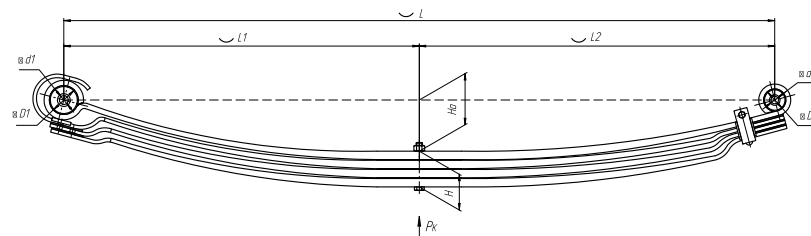

Total weight, kilos	47,2
Maximum load, Pk, tons	1,51

Front leaf spring for PAZ Vector Next 4 leaves

ChMW number **751904GZ-2902010**

OEM **320425-2902010**

CHUSOVSKAYA **690007539**
RESSORA

L, mm	1600
L1, mm	800
L2, mm	800
H, mm	80,5
Ho, mm	140
D1, mm	65
d1, mm	20
D2, mm	49
d2, mm	20
Wid., mm	75