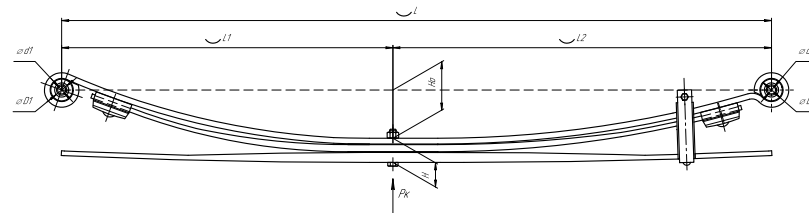

Total weight, kilos	30,1
Maximum load, Pk, tons	0,9

Rear leaf spring for GAZ NEXT A31R32 3 leaves

ChMW number **751203GZ-2912010-10**

OEM **A63R42.2912010**

CHUSOVSKAYA **690007456**
RESSORA

L, mm	1500
L1, mm	700
L2, mm	800
H, mm	51
Ho, mm	100
D1, mm	50
d1, mm	17
D2, mm	50
d2, mm	17
Wid., mm	75