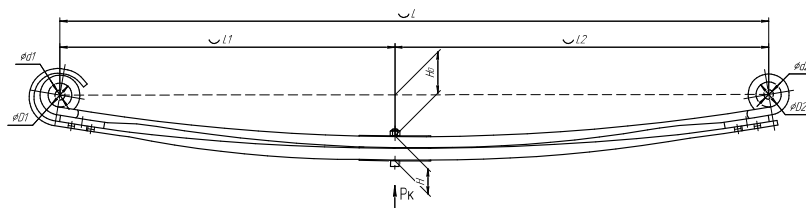

▼ SEPARATE LEAVES

Front leaf spring for Mercedes Axor 2 leaves

ChMW number **902702MS-2902012-10**

OEM	A9603200002
SPRINGER	690004931
Schomaecker	33924600
Weweler	F020T821ZA75

L, mm	1800
L1, mm	850
L2, mm	950
H, mm	62,6
Ho, mm	108
D1, mm	60
d1, mm	24,5
D2, mm	64,1
d2, mm	24
Wid., mm	90