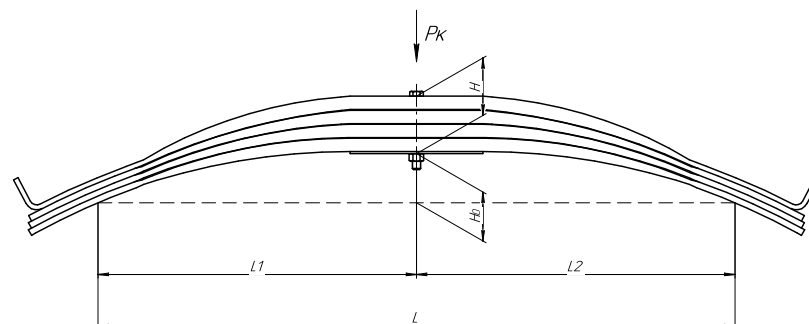

Total weight, kilos	40,9
Maximum load, Pk, tons	5