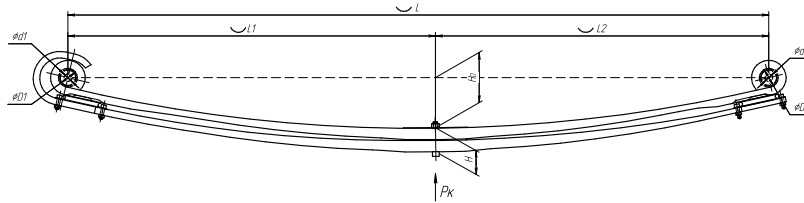

▼ SEPARATE LEAVES

Front leaf spring for Volvo FH12, FH16, FM 2 leaves

ChMW number **1003002VV-2902012-01-10**

OEM	20771559
SPRINGER	690005128
Schomaecker	09750000
Weweler	F022T435ZA75

L, mm	1890
L1, mm	990
L2, mm	900
H, mm	64
Ho, mm	133
D1, mm	52
d1, mm	20
D2, mm	52
d2, mm	20
Wid., mm	100