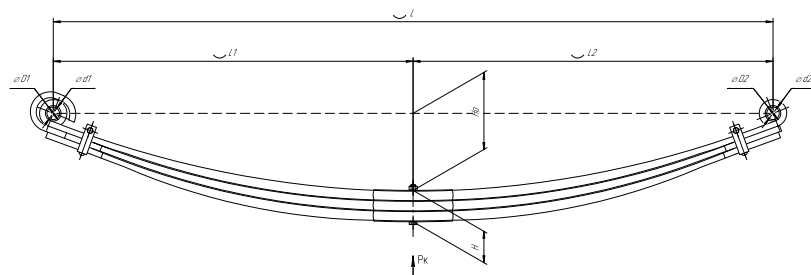

Front leaf spring for MAZ 6516, 6430C 3 leaves

ChMW number 6516V8-2902012-00

OEM 6516V8-2902012-000
CHUSOVSKAYA 690007415
RESSORA

L, mm	1900
L1, mm	950
L2, mm	950
H, mm	80
Ho, mm	163
D1, mm	40
d1, mm	32
D2, mm	40
d2, mm	32
Wid., mm	90