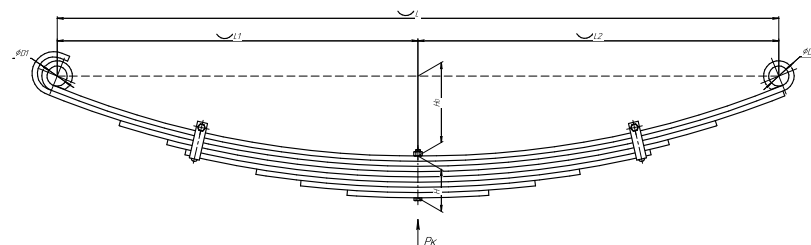

Total weight, kilos **114,1**

Maximum load, Pk, tons **2,6**

Front leaf spring for MAZ 4370 8 leaves

ChMW number **4370-2902012-011**

OEM **4370-2902012-011**

CHUSOVSKAYA **690004862**
RESSORA

L, mm	1790
L1, mm	895
L2, mm	895
H, mm	104
Ho, mm	198
D1, mm	50
D2, mm	50
Wid., mm	80