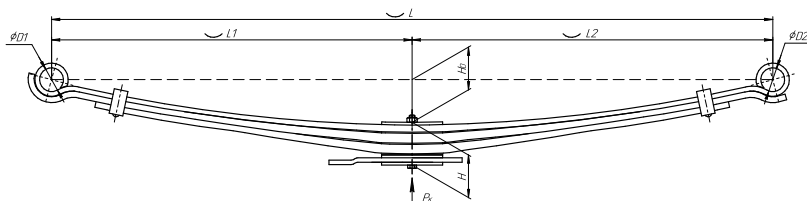

Total weight, kilos	136,9
Maximum load, Pk, tons	6,2

▼ **SEPARATE LEAVES**

Front leaf spring for Bogdan AO 92 4 leaves

ChMW number **A092-2902012**

OEM **A092-2902012**

CHUSOVSKAYA **690004851**
RESSORA

L, mm	1300
L1, mm	650
L2, mm	650
H, mm	76,9
Ho, mm	77
H1, mm	—
D1, mm	43
D2, mm	43
Wid., mm	70