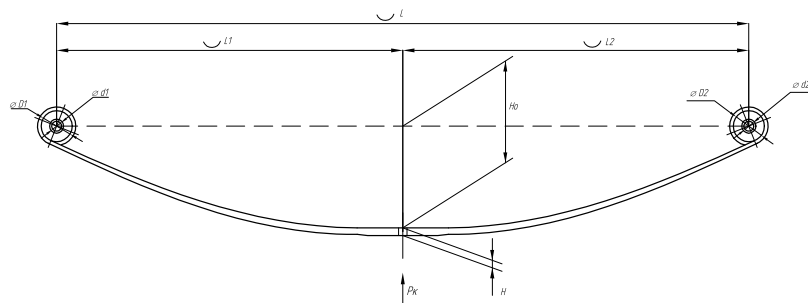

▼ SEPARATE LEAVES

Rear leaf spring for a trailer 1 leaf

ChMW number **751301TR-2912012-10**

OEM **751301TR-2912012-01-10**
CHUSOVSKAYA **690004631**
RESSORA

L, mm	1200
L1, mm	600
L2, mm	600
H, mm	13
Ho, mm	174
D1, mm	53
d1, mm	17
D2, mm	53
d2, mm	17
Wid., mm	75

Total weight, kilos	9,1
Maximum load, Pk, tons	0,365

Rear leaf spring for a trailer 1 leaf

ChMW number **751301TR-2912012-01-10**

OEM **751301TR-2912012-01-10**
CHUSOVSKAYA **690004670**
RESSORA

L, mm	1200
L1, mm	600
L2, mm	600
H, mm	13
Ho, mm	180
D1, mm	53
d1, mm	17
D2, mm	53
d2, mm	17
Wid., mm	75