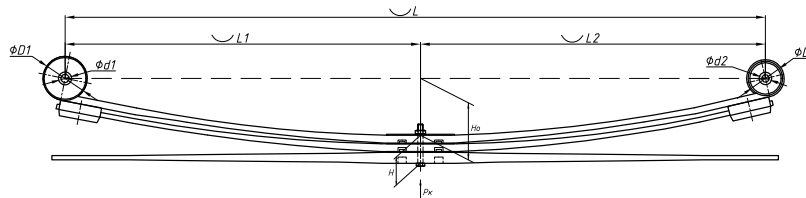

Total weight, kilos	36,7
Maximum load, Pk, tons	1,35