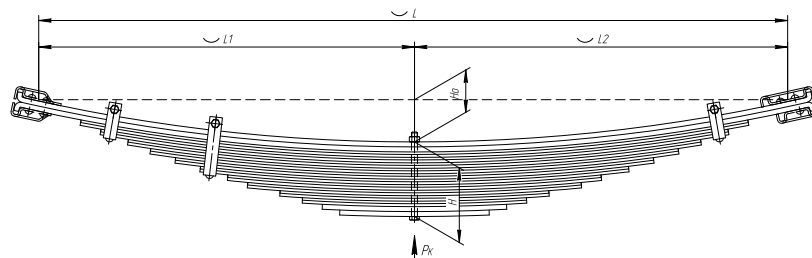

L, mm	1500
L1, mm	750
L2, mm	750
H, mm	150
H ₀ , mm	88
Wid., mm	65

Total weight, kilos	66,4
Maximum load, P _k , tons	2,17

Front leaf spring for ZIL 5301 5 leaves

ChMW number **5301-2902012-02**

OEM **5301-2902012-02**