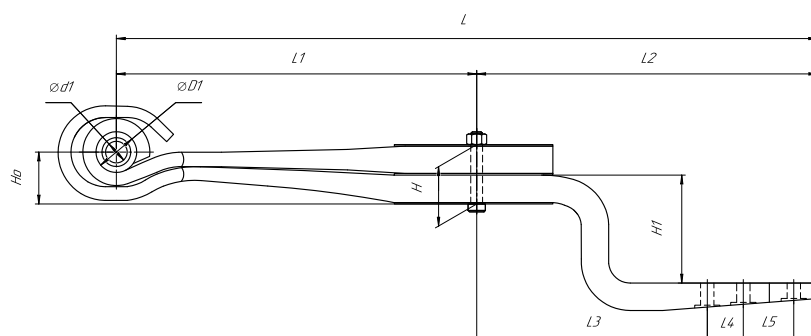

▼ SEPARATE LEAVES

Trailing arm for BPW an analogue for 05.082.12.64.0 2 leaves

ChMW number 1003802BW-12.64.0

L, mm	970
L1, mm	500
L2, mm	470
L3, mm	320
L4, mm	50
L5, mm	70
H, mm	82
Ho, mm	72
H1, mm	150
D1, mm	56,5
d1, mm	30
Wid., mm	100

OEM	05.082.12.64.0
SPRINGER	690005093
Schomaecker	88138600
Weweler	F179Z191ZA75

Total weight, kilos 50,4

Trailing arm for BPW an analogue for 05.082.13.24.0 2 leaves

ChMW number 1004302BW-13.24.0

L, mm	1025
L1, mm	550
L2, mm	475
L3, mm	320
L4, mm	50
L5, mm	70
H, mm	92
Ho, mm	74
H1, mm	120
D1, mm	56,5
d1, mm	30
Wid., mm	100