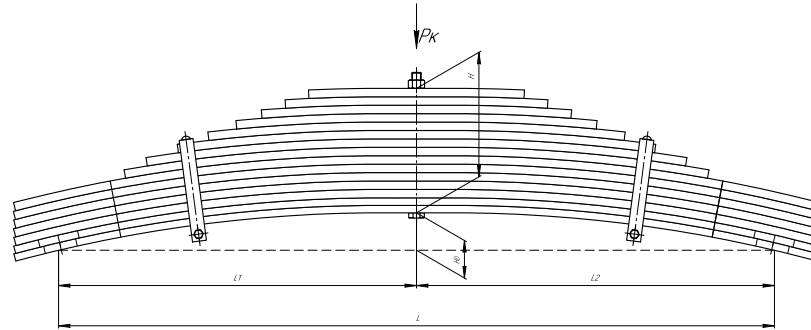

Rear leaf spring for a NovosibARZ trailer 15 leaves

ChMW number **1201615TR-2912012-03**

OEM	1201615TR-2912012-03
CHUSOVSKAYA RESSORA	690004542

L, mm	1530
L1, mm	765
L2, mm	765
H, mm	266
Ho, mm	80
Wid., mm	120

Total weight, kilos	312,2
Maximum load, Pk, tons	12

Rear leaf spring for a 85651A trailer 16 leaves

ChMW number **85651A-2912012**

OEM	85651A-2912012
CHUSOVSKAYA RESSORA	690000388

L, mm	1410
L1, mm	705
L2, mm	705
H, mm	176
Ho, mm	142
Wid., mm	75