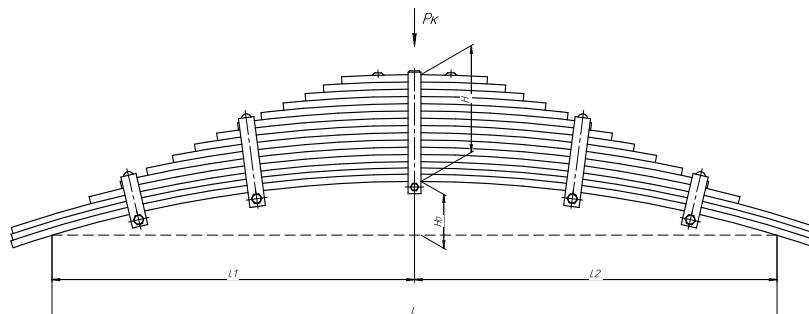

Total weight, kilos	131,5
Maximum load, Pk, tons	6,73

Rear leaf spring for URAL 4320, 5557, 532361 15 leaves

ChMW number **901215UL-2912122-12**

OEM **5557-2912122-12**

CHUSOVSKAYA **690007566**
RESSORA

L, mm	1400
L1, mm	700
L2, mm	700
H, mm	182
Ho, mm	106
Wid., mm	90