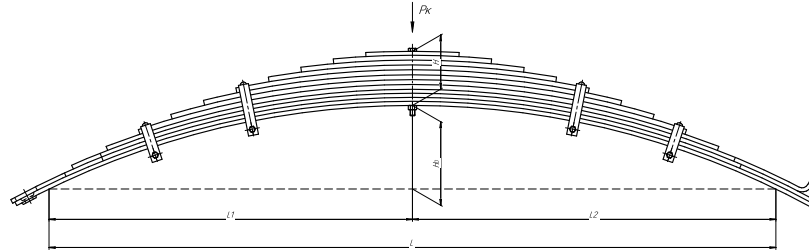

Front leaf spring for MAZ 5337, 5432, 5551 12 leaves

ChMW number **5336-2902012-02**

OEM **5336-2902012-02**

CHUSOVSKAYA **690000287**
RESSORA

L, mm	1800
L1, mm	900
L2, mm	900
H, mm	134
Ho, mm	207
Wid., mm	90