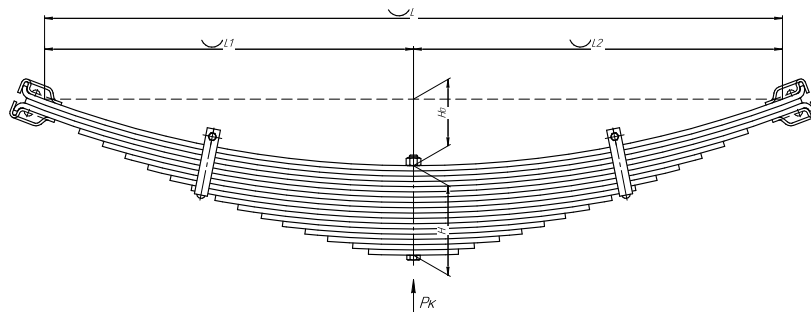

▼ **SEPARATE LEAVES**

Front leaf spring for KRAZ 260, 6443, 251 17 leaves

ChMW number **251-2902012-02**

OEM **251-2902012-02**
CHUSOVSKAYA **690000232**
RESSORA

L, mm	1400
L1, mm	700
L2, mm	700
H, mm	170
Ho, mm	126
Wid., mm	90

Total weight, kilos	105,2
Maximum load, Pk, tons	2,56