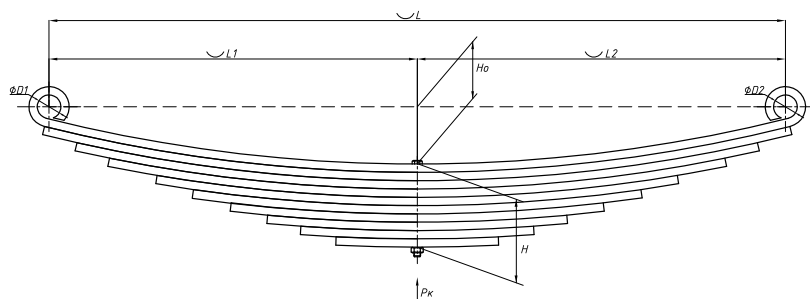

Total weight, kilos	178
Maximum load, Pk, tons	6

Front leaf spring for TONAR 45253 10 leaves

ChMW number **45253-2902012-03**

OEM **45253-2902012-03**

CHUSOVSKAYA **690004667**
RESSORA

L, mm	1800
L1, mm	900
L2, mm	900
H, mm	200
Ho, mm	110
D1, mm	57
D2, mm	57
Wid., mm	100