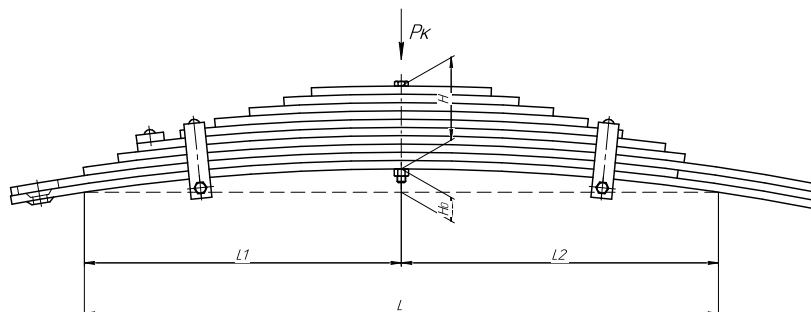

Total weight, kilos	37,5
Maximum load, Pk, tons	1,5

▼ **SEPARATE LEAVES**

Rear leaf spring for a MAZ 8378, 83781 trailers 10 leaves

ChMW number **83781-2912012**

OEM **83781-2912012**
CHUSOVSKAYA **690000642**
RESSORA