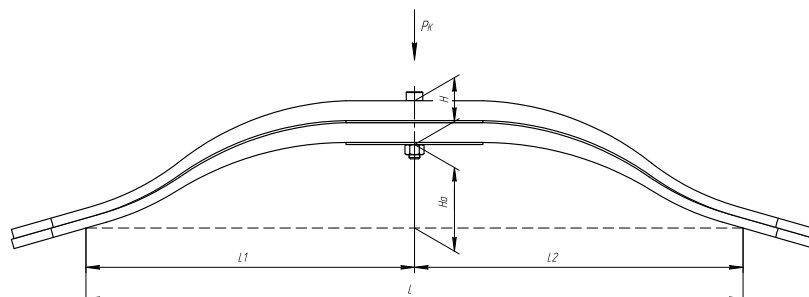

L, mm	960
L1, mm	480
L2, mm	480
H, mm	64
Ho, mm	125
Wid., mm	100

Total weight, kilos	38,133
Maximum load, Pk, tons	5,5

Rear leaf spring for BPW 3 leaves

ChMW number **1002503BW-2912012-01**

OEM	05.082.04.30.5
SPRINGER	690004583
Schomaecker	09901800
Weweler	F179Z176ZB70