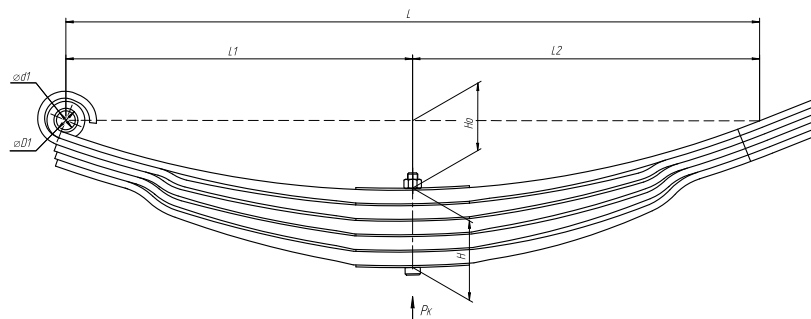

Total weight, kilos	6,4
Maximum load, Pk, tons	0,395

Rear leaf spring for a ChKZ trailer 5 leaves

ChMW number 1002205TR-2912012-10

SPRINGER 690007552

L, mm	1100
L1, mm	550
L2, mm	550
H, mm	125,5
Ho, mm	110
D1, mm	38
d1, mm	30
Wid., mm	100