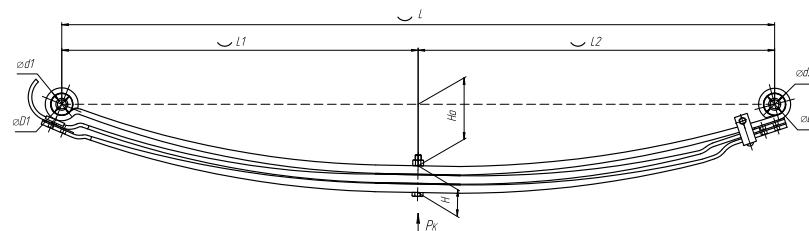

Total weight, kilos	37,3
Maximum load, Pk, tons	1

Front leaf spring for GAZ Sadko Next 3 leaves

ChMW number **751903GZ-2902010**

OEM **C41A23-2902010**

CHUSOVSKAYA **690007540**
RESSORA

L, mm	1600
L1, mm	800
L2, mm	800
H, mm	60
Ho, mm	80
D1, mm	50
d1, mm	20
D2, mm	50
d2, mm	20
Wid., mm	75