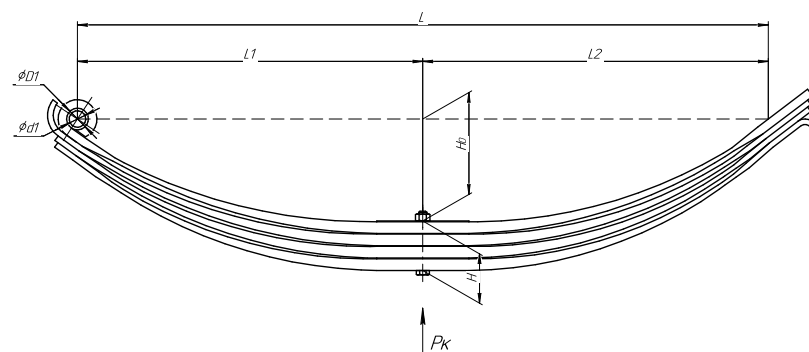

Total weight, kilos	12,6
Maximum load, Pk, tons	0,725

Front leaf spring for a 2PTS-6M trailer 4 leaves

ChMW number **2ПТС6М-2902012-02**

OEM **2ПТС6М-2902012-02**

CHUSOVSKAYA **690003903**
RESSORA

L, mm	1050
L1, mm	525
L2, mm	525
H, mm	75,2
Ho, mm	155
D1, mm	33
d1, mm	25
Wid., mm	65