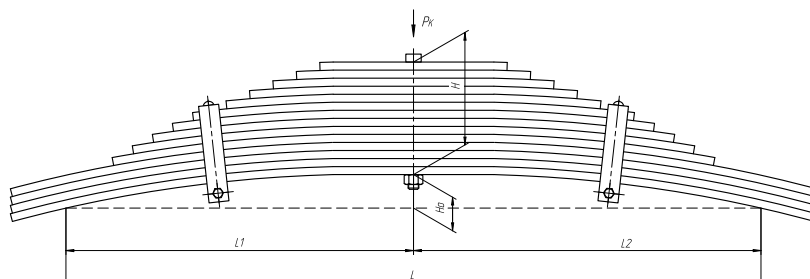

▼ SEPARATE LEAVES

Rear leaf spring for a SpetsAvtoVostok trailer 14 leaves

ChMW number **1001214TR-2912012**

SPRINGER 690007450

L, mm	1038
L1, mm	519
L2, mm	519
H, mm	168
Ho, mm	70
Wid., mm	100