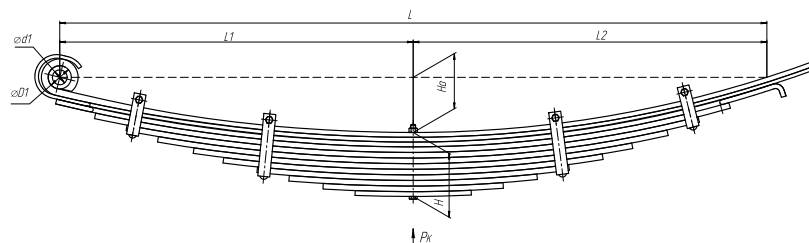

Front leaf spring for URAL 6370 12 leaves

ChMW number **901212UL-2902012**

OEM **6370-2902012**
CHUSOVSKAYA **690007544**
RESSORA

L, mm	1800
L1, mm	900
L2, mm	900
H, mm	160
Ho, mm	140
D1, mm	58
d1, mm	37
Wid., mm	90