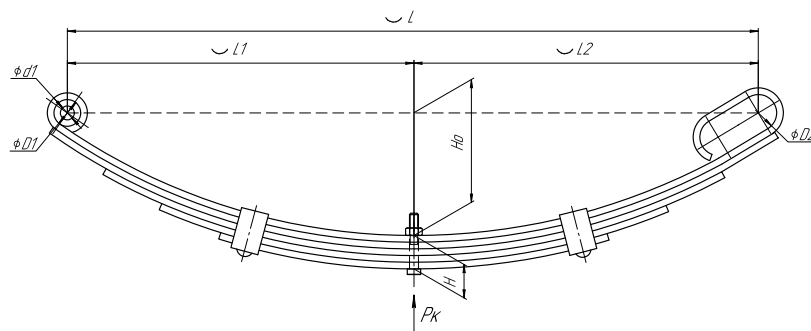

Total weight, kilos	6,4
Maximum load, Pk, tons	0,395

Rear leaf spring for a ChKZ trailer 5 leaves

ChMW number 1002205TR-2912012-10

SPRINGER 690007552

L, mm	1100
L1, mm	550
L2, mm	550
H, mm	125,5
Ho, mm	110
D1, mm	38
d1, mm	30
Wid., mm	100