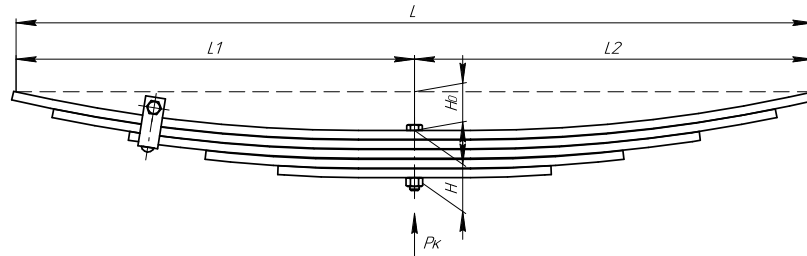

Rear leaf spring for Hino 300 5 leaves

ChMW number **701111HN-2913012**

OEM	helper for 48210-3V620
SPRINGER	690005179

L, mm	994
L1, mm	497
L2, mm	497
H, mm	59
Ho, mm	48
Wid., mm	70

Total weight, kilos **20,9**