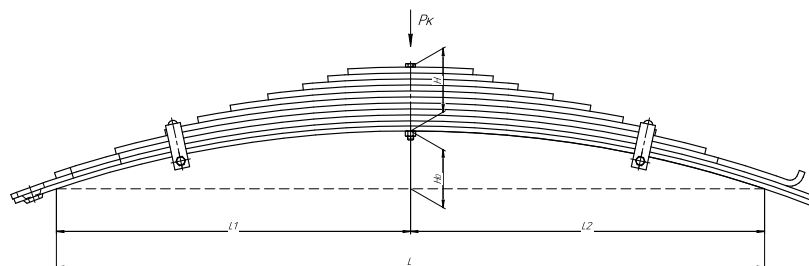

Total weight, kilos	80,5
Maximum load, Pk, tons	2,63

Front leaf spring for URAL 55571, 4320 11 leaves

ChMW number **901011UL-2902014-01**

OEM **55571-2902014-01**

CHUSOVSKAYA **690007427**
RESSORA

L, mm	1420
L1, mm	710
L2, mm	710
H, mm	128
Ho, mm	113
Wid., mm	90