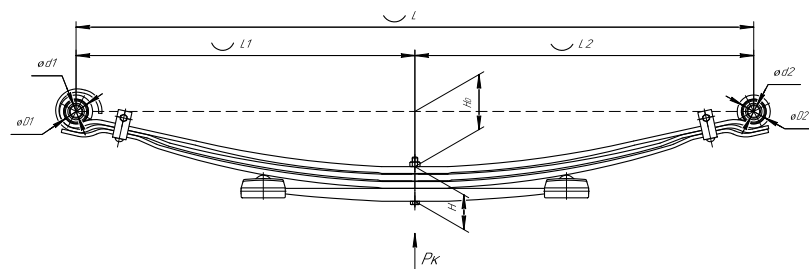

Total weight, kilos	21,6
Maximum load, Pk, tons	0,75