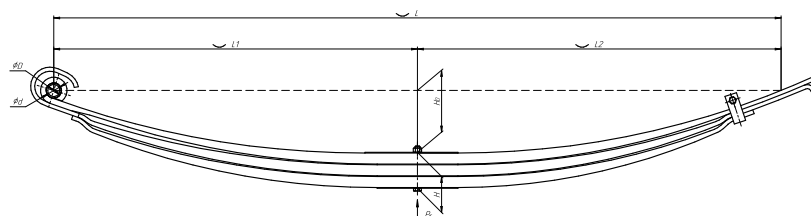

▼ SEPARATE LEAVES

Front leaf spring for KAMAZ 6522 3 leaves

ChMW number **6522-2902012-45**

OEM **6522-2902012-45**
CHUSOVSKAYA **690003548**
RESSORA

L, mm	1800
L1, mm	900
L2, mm	900
H, mm	89
Ho, mm	155
D1, mm	37,7
d1, mm	30
Wid., mm	90