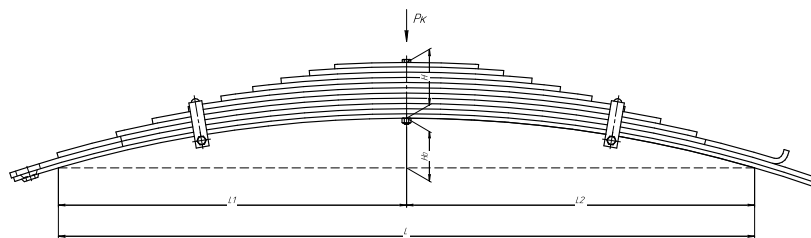

▼ **SEPARATE LEAVES**

Rear leaf spring for URAL 43206, 432066, 432067 11 leaves

ChMW number **901011UL-2912014**

OEM 43206-2912014

CHUSOVSKAYA RESSORA 690007569

L, mm	1600
L1, mm	800
L2, mm	800
H, mm	128
Ho, mm	114
Wid., mm	90