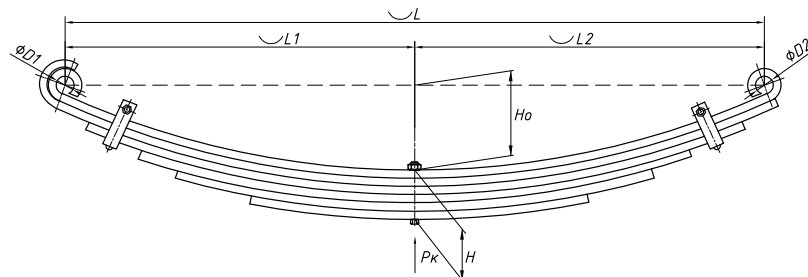

Total weight, kilos	26,9
Maximum load, Pk, tons	1,05

▼ SEPARATE LEAVES

Front leaf spring for Hyundai Aero City 6 leaves

ChMW number **901406HD-2902012**

OEM	54100-8C001
SPRINGER	690000226

L, mm	1450
L1, mm	725
L2, mm	725
H, mm	84
Ho, mm	73
D1, mm	37,9
D2, mm	37,9
Wid., mm	90