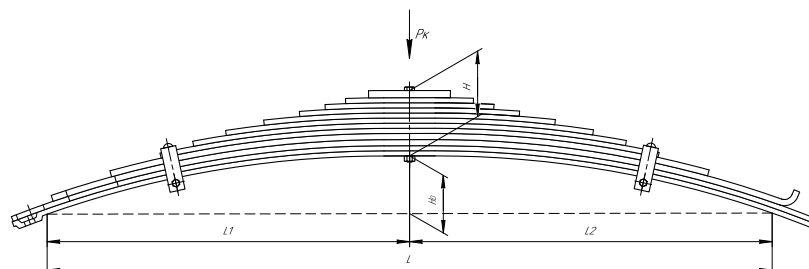

Total weight, kilos	74,9
Maximum load, Pk, tons	2