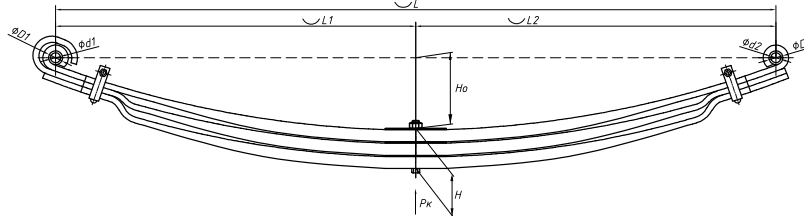

Front leaf spring for Scania 4-series and PGRT-series 3 leaves

ChMW number **903003SC-2902012-10**

OEM	1377670
SPRINGER	690004663
Schomaecker	90116000
Weweler	F010T179ZA75

L, mm	1820
L1, mm	910
L2, mm	910
H, mm	99
Ho, mm	147
D1, mm	36
d1, mm	24
D2, mm	36
d2, mm	24
Wid., mm	90