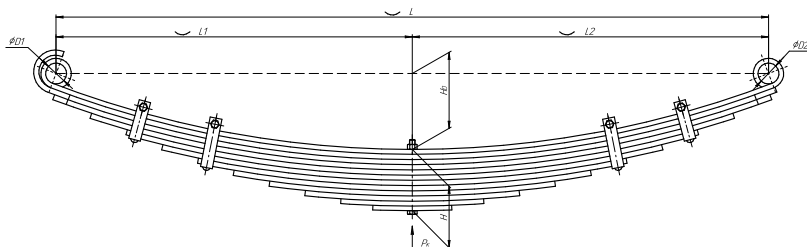

Total weight, kilos	48,4
Maximum load, Pk, tons	1,05

Rear leaf spring for ZIL 5301 11 leaves

ChMW number 5301-2912012-02

OEM 5301-2912012-02

CHUSOVSKAYA RESSORA 690000217

L, mm	1500
L1, mm	750
L2, mm	750
H, mm	129
Ho, mm	160
D1, mm	44
D2, mm	44
Wid., mm	75