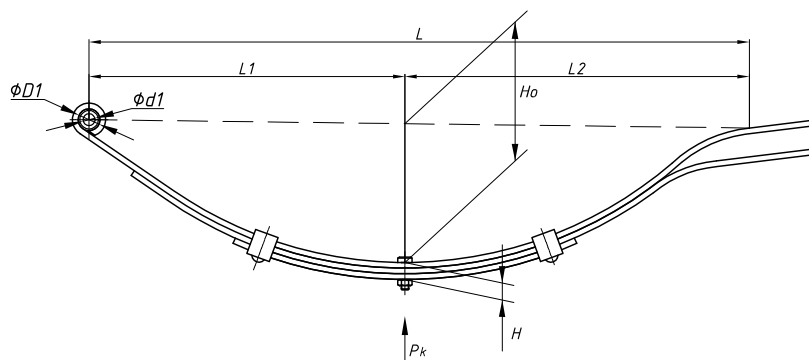

Rear leaf spring for an AL-KO trailer 3 leaves

ChMW number **450603AL-2912012-10**

OEM **1225104**

CHUSOVSKAYA
RESSORA **690003728**

L, mm	705
L1, mm	332
L2, mm	373
H, mm	18
Ho, mm	150
D1, mm	23
d1, mm	12,6
Wid., mm	44

Total weight, kilos	4,7
Maximum load, Pk, tons	0,25