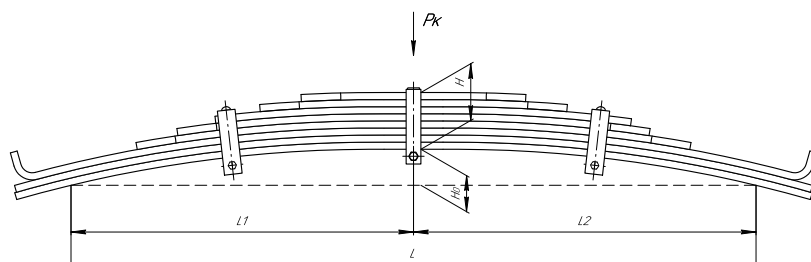

Total weight, kilos	8
Maximum load, Pk, tons	0,65

Rear leaf spring for a ChMZAP trailer 9907 8 leaves

ChMW number **9907-002912-012**

OEM 9907-002912-012
CHUSOVSKAYA 690000292
RESSORA

L, mm	1160
L1, mm	580
L2, mm	580
H, mm	129
Ho, mm	61
Wid., mm	90