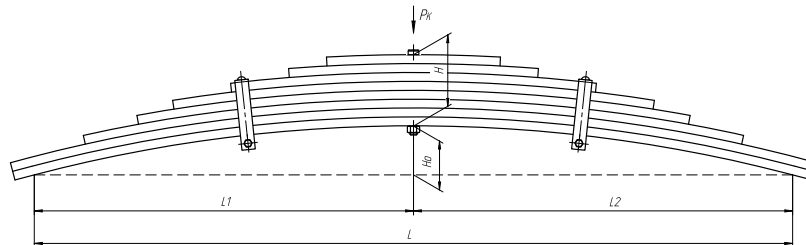

Total weight, kilos	143,8
Maximum load, Pk, tons	6,5

Rear leaf spring for TONAR 2098 10 leaves

ChMW number **2098-2912012**

OEM **2098-2912012**

CHUSOVSKAYA **690003260**
RESSORA

L, mm	980
L1, mm	490
L2, mm	490
H, mm	160
Ho, mm	49
Wid., mm	100