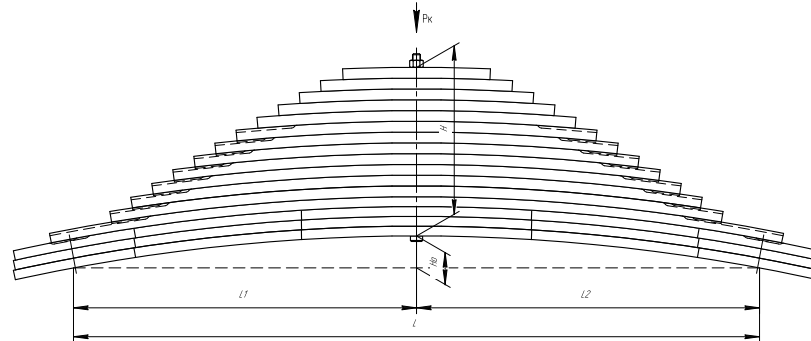

Total weight, kilos	249,9
Maximum load, Pk, tons	19,98

Rear leaf spring for IVECO Trakker 16 leaves

ChMW number **902216IV-2912012**

SPRINGER 690007605

L, mm	1490
L1, mm	745
L2, mm	745
H, mm	378
Ho, mm	60
Wid., mm	90