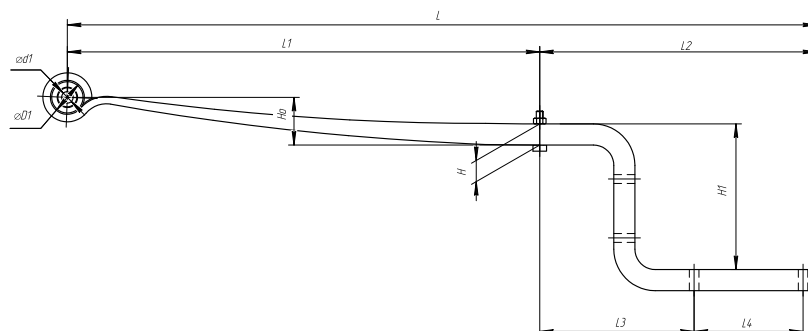

Total weight, kilos **19,1**

▼ **SEPARATE LEAVES**

Trailing arm for GAZ City 1 leaf

ChMW number **753101GZ-2914009**

OEM **A68R52-2914009**

CHUSOVSKAYA **690007547**
RESSORA

L, mm	1102
L1, mm	694
L2, mm	408
H, mm	31
Ho, mm	70
D1, mm	50
d1, mm	17
Wid., mm	75