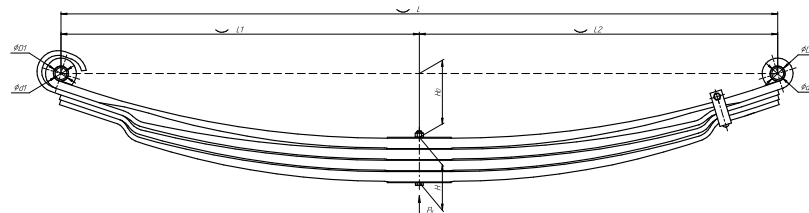

Total weight, kilos	67
Maximum load, Pk, tons	3,36

Front leaf spring for KAMAZ 6580 4 leaves

ChMW number **6580-2902012**

OEM **6580-2902012**

CHUSOVSKAYA **690003027**
RESSORA

L, mm	1800
L1, mm	900
L2, mm	900
H, mm	114
Ho, mm	160
D1, mm	37,7
d1, mm	30
D2, mm	37,7
d2, mm	30
Wid., mm	90