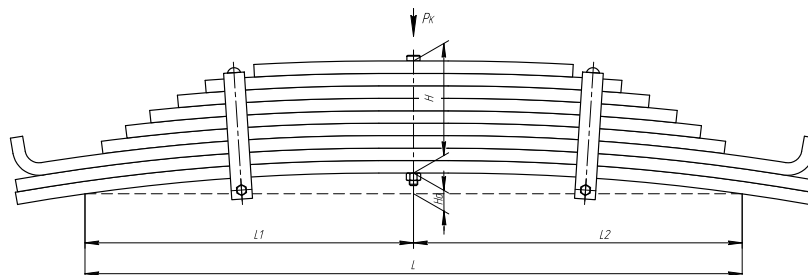

Total weight, kilos	92,8
Maximum load, Pk, tons	10

Rear leaf spring for a ChMZAP trailer 9 leaves

ChMW number **603010-2912012**

OEM	603010-2912012
CHUSOVSKAYA RESSORA	690007606

L, mm	950
L1, mm	475
L2, mm	475
H, mm	162
Ho, mm	30
Wid., mm	90