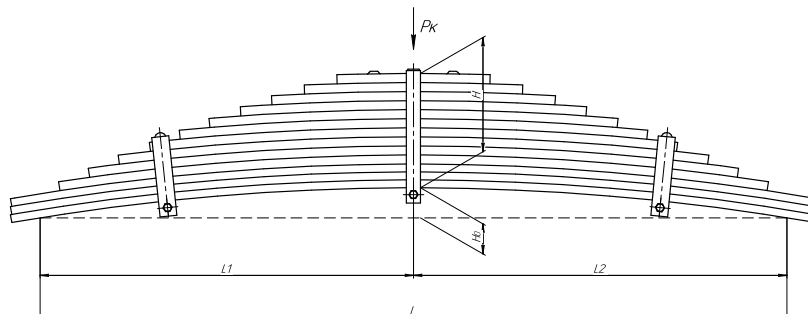

Total weight, kilos	130,6
Maximum load, Pk, tons	6

Rear leaf spring for a ChMZAP 9906, NEFAZ 9334 trailers 13 leaves

ChMW number **93853-2912012-20**

OEM	93853-2912012-20
CHUSOVSKAYA RESSORA	690000649

L, mm	1160
L1, mm	580
L2, mm	580
H, mm	156
Ho, mm	60
Wid., mm	90