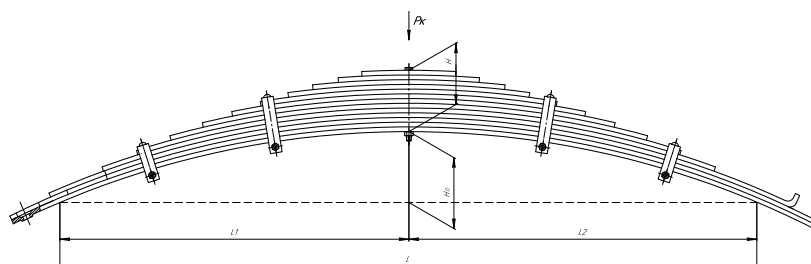

Total weight, kilos	126,3
Maximum load, Pk, tons	3,23

Rear leaf spring for URAL 6364 13 leaves

ChMW number **1002213UL-2912012**

OEM	6364-2912012
CHUSOVSKAYA RESSORA	690007618

L, mm	1440
L1, mm	720
L2, mm	720
H, mm	286
Ho, mm	80
Wid., mm	100