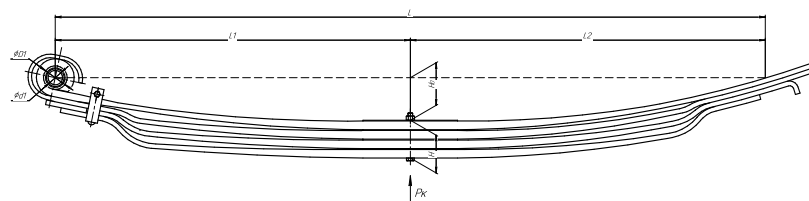

Front leaf spring for URAL 63704 4 leaves

ChMW number **63704-2902012**

OEM **63704-2902012**

CHUSOVSKAYA **690000175**
RESSORA

L, mm	1800
L1, mm	900
L2, mm	900
H, mm	96
Ho, mm	108
D1, mm	60
d1, mm	36,8
Wid., mm	90