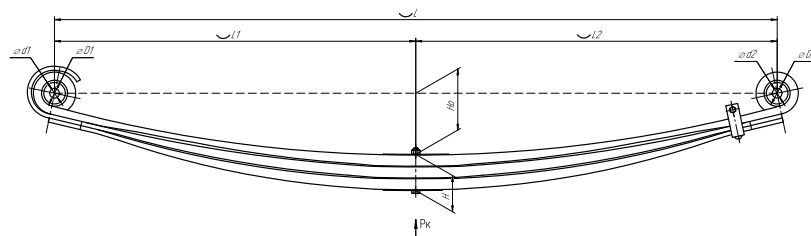

Front leaf spring for KAMAZ 6580 3 leaves

ChMW number **902703KZ-2902012**

OEM **65208-2902012**
CHUSOVSKAYA **690007457**
RESSORA

L, mm	1800
L1, mm	900
L2, mm	900
H, mm	89
Ho, mm	149
D1, mm	63
d1, mm	24
D2, mm	63
d2, mm	24
Wid., mm	90