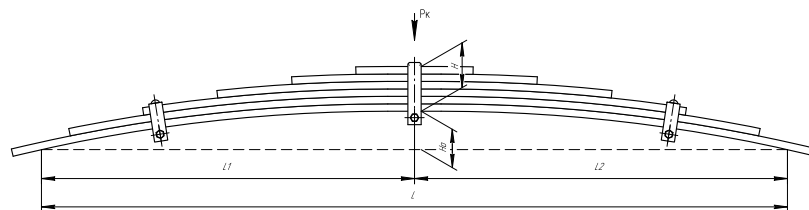

Rear leaf spring for KAMAZ 4952, 5425 6 leaves

ChMW number **901406KZ-2913012-01**

OEM **5425-2913012-01**

CHUSOVSKAYA **690007488**
RESSORA

L, mm	1400
L1, mm	700
L2, mm	700
H, mm	84
Ho, mm	72
Wid., mm	90

Total weight, kilos	52
Maximum load, Pk, tons	1,48

Cab leaf spring for KAMAZ 5460, 6460 7 leaves

ChMW number **450507KZ-5001080**

OEM **5460-5001080**

CHUSOVSKAYA **690007484**
RESSORA

L, mm	233
L1, mm	233
L2, mm	15
H, mm	31,5
Ho, mm	5,5
D1, mm	23
Wid., mm	45