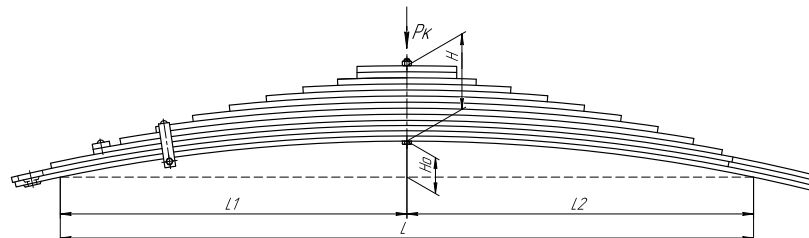

ChMW number **901213MZ-2912012-11-LC**

CHUSOVSKAYA **690007662**
RESSORA

L, mm	1600
L1, mm	800
L2, mm	800
H, mm	174
Ho, mm	83
Wid., mm	90

Total weight, kilos	116,9
Maximum load, Pk, tons	2,75

▼ SEPARATE LEAVES