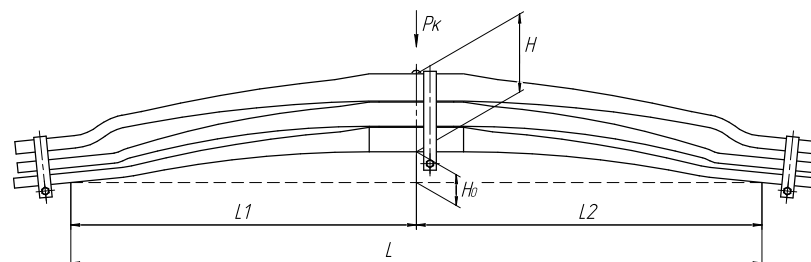

Rear leaf spring for Volvo FH, FM 3 leaves

ChMW number **754903VV-2912012**

OEM	257937
SPRINGER	690005001
Schomaecker	09735000
Weweler	F022T464ZA70

L, mm	1400
L1, mm	700
L2, mm	700
H, mm	157
Ho, mm	62
Wid., mm	75

Total weight, kilos	98,2
Maximum load, Pk, tons	11,5

Front leaf spring for Volvo FM12, FM9, FM 3 leaves

ChMW number **1002803VV-2902012-10**

OEM	257933
SPRINGER	690005222
Schomaecker	09746000
Weweler	F022T463ZA75