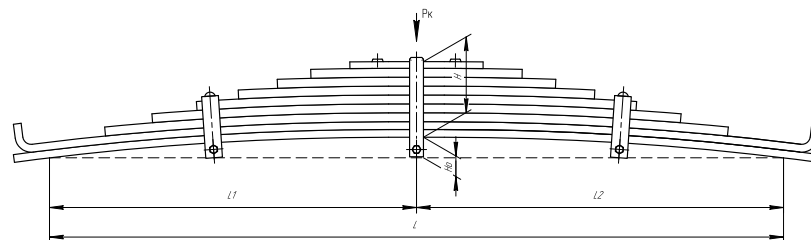

Rear leaf spring for KAMAZ 43114, 4350, 4310 9 leaves

ChMW number **901409KZ-2912012-02**

OEM **4310-2912012-02**

CHUSOVSKAYA **690007487**
RESSORA

L, mm	1320
L1, mm	660
L2, mm	660
H, mm	136
Ho, mm	37
Wid., mm	90

Total weight, kilos	80,1
Maximum load, Pk, tons	4,386

Rear leaf spring for KAMAZ 6460, 6520, 6522 9 leaves

ChMW number **1002209KZ-2912012**

OEM **6460-2912012**

CHUSOVSKAYA **690007560**
RESSORA

L, mm	1440
L1, mm	720
L2, mm	720
H, mm	198
Ho, mm	75
Wid., mm	100