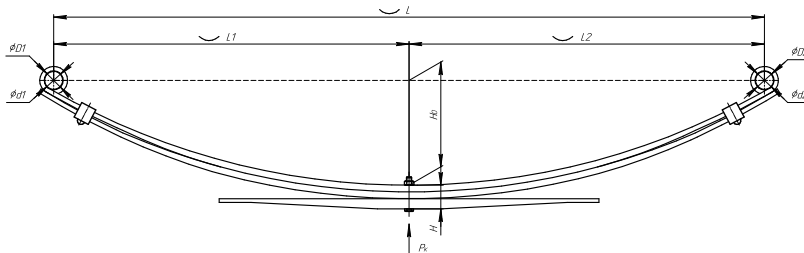

Total weight, kilos	11
Maximum load, Pk, tons	0,65

Rear leaf spring for VIS 23460 3 leaves

ChMW number 23460-2913012-51

OEM 23460-2913012-51

CHUSOVSKAYA RESSORA 690005279

L, mm	850
L1, mm	425
L2, mm	425
H, mm	19,5
Ho, mm	92
Wid., mm	45