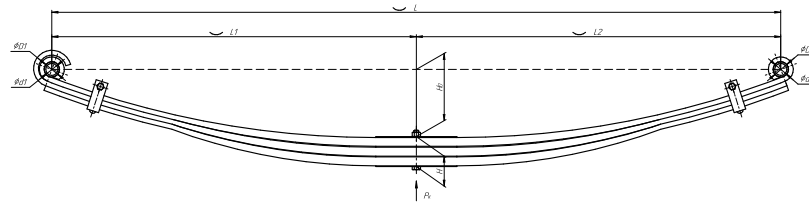

Rear leaf spring for KAVZ 4238 3 leaves

ChMW number **4238-2912012**

OEM **4238-2912012**

CHUSOVSKAYA **690000242**
RESSORA

L, mm	1800
L1, mm	900
L2, mm	900
H, mm	74
Ho, mm	166
D1, mm	37,7
d1, mm	30
D2, mm	37,7
d2, mm	30
Wid., mm	90