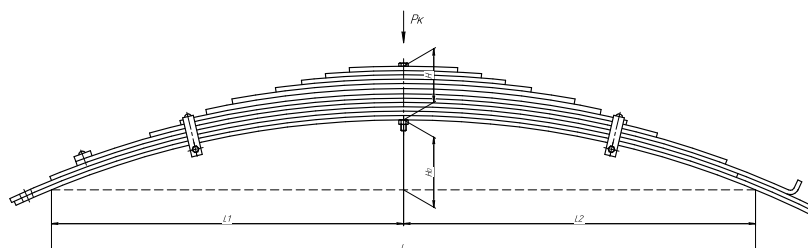

Front leaf spring for MAZ 5549, 5334, 504B 12 leaves

ChMW number 504B-2902012-01

OEM	504B-2902012-01
CHUSOVSKAYA RESSORA	690000249

L, mm	1630
L1, mm	815
L2, mm	815
H, mm	124
Ho, mm	162
Wid., mm	90