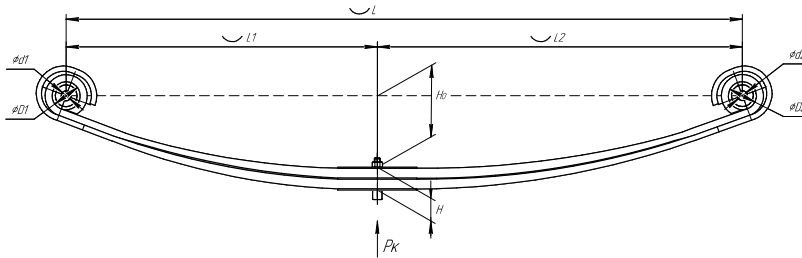

▼ **SEPARATE LEAVES**

Front leaf spring for Freightliner Century, Colombia 2 leaves

ChMW number **1002002FL-2902012-10**

OEM	A16-14463-000
SPRINGER	690005019
Schomaecker	09968300

L, mm	1420
L1, mm	660
L2, mm	760
H, mm	46
Ho, mm	148
D1, mm	50,5
d1, mm	20
D2, mm	50,5
d2, mm	20
Wid., mm	100

Total weight, kilos	43,2
Maximum load, Pk, tons	1,75