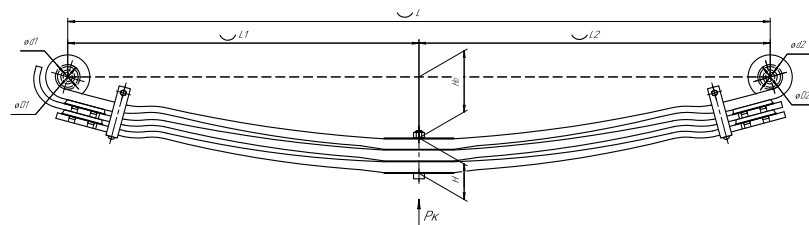

OEM	81.43402-6331
SPRINGER	690007368
Schomaecker	73038000
Weweler	F088T459WA75

Total weight, kilos	101,1
Maximum load, Pk, tons	3,2