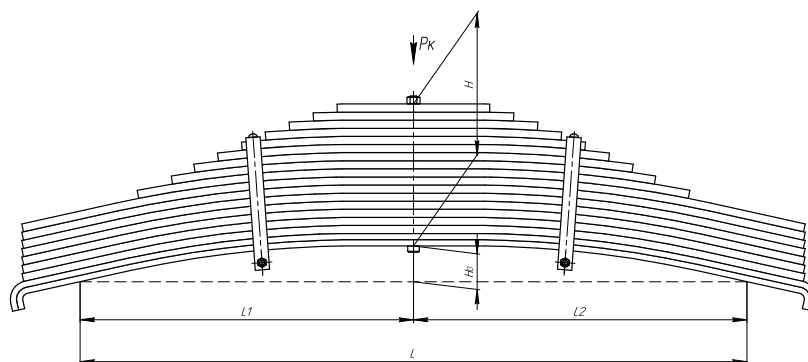

Total weight, kilos	243,6
Maximum load, Pk, tons	10,6

Rear leaf spring for BPW 19 leaves

ChMW number **1201419BW-2912012**

OEM	05.081.08.04.0
SPRINGER	690005308
Schomaecker	88053900
Weweler	A179Z185ZA70

L, mm	1500
L1, mm	750
L2, mm	750
H, mm	270
Ho, mm	74
Wid., mm	120