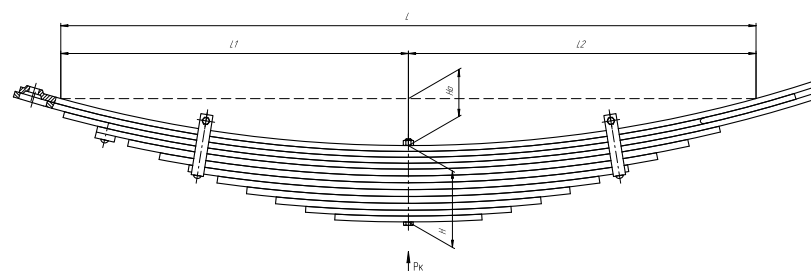

Total weight, kilos	108,7
Maximum load, Pk, tons	4,425