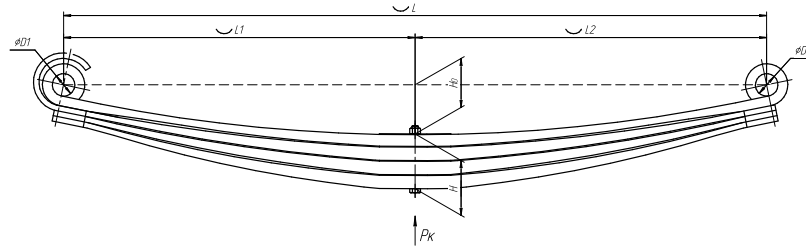

Total weight, kilos **59,7**
 Maximum load, Pk, tons **2,7**

Front leaf spring for TONAR 45253 4 leaves

ChMW number **45253-2902012-04**

OEM **45253-2902012-04**

CHUSOVSKAYA **690005007**
RESSORA

L, mm	1800
L1, mm	900
L2, mm	900
H, mm	139
Ho, mm	125
D1, mm	57
D2, mm	57
Wid., mm	100