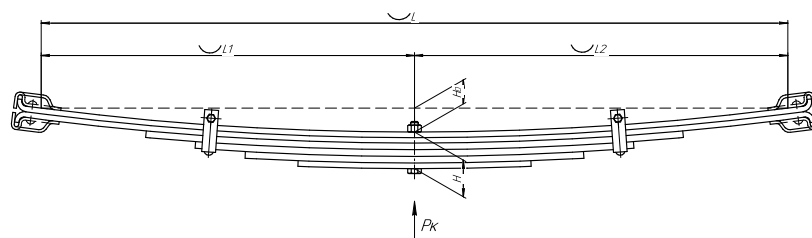

Total weight, kilos	57
Maximum load, Pk, tons	1,3

Front leaf spring for a ZIU-5 682B TROLLEY 6 leaves

ChMW number **682B-2902012**

OEM 682B-2902012

CHUSOVSKAYA RESSORA 690000155

L, mm	1347
L1, mm	673,5
L2, mm	673,5
H, mm	66
Ho, mm	43
Wid., mm	90