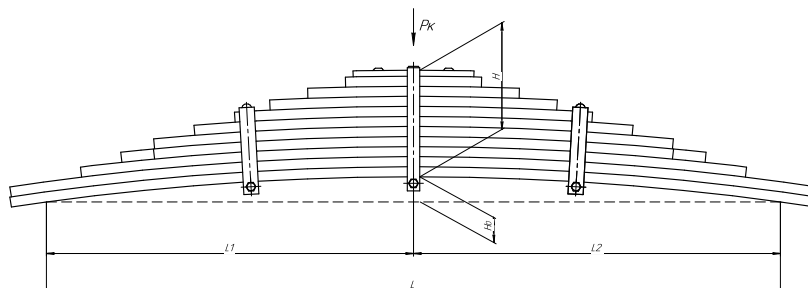

Rear leaf spring for a 93345 trailer 11 leaves

ChMW number **93345-2912012**

OEM 93345-2912012

CHUSOVSKAYA RESSORA 690003541

L, mm	1460
L1, mm	730
L2, mm	730
H, mm	212
Ho, mm	50
Wid., mm	90