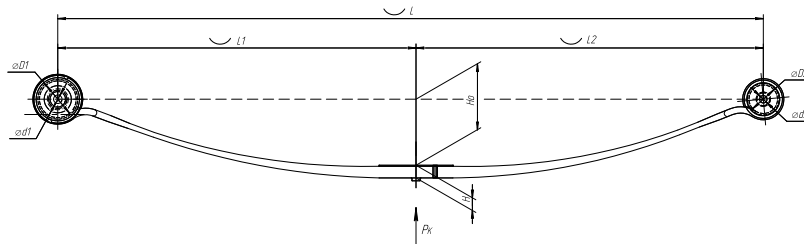

Total weight, kilos	16,4
Maximum load, Pk, tons	0,85