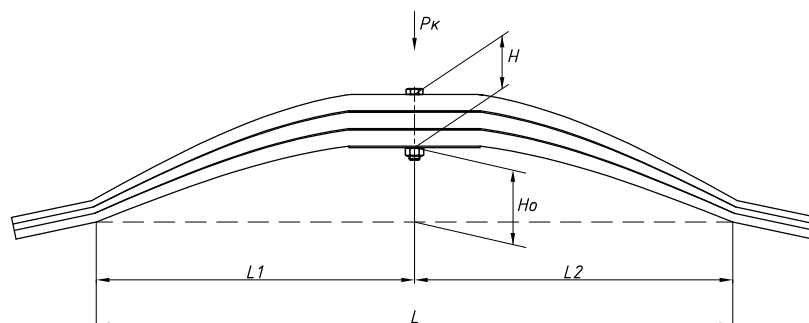

Total weight, kilos	48,9
Maximum load, Pk, tons	5

Rear leaf spring for BPW 3 leaves

ChMW number **1002203BW-2912012**

OEM	05.082.04.30.0
SPRINGER	690004953
Schomaecker	88615500
Weweler	F179Z146ZA70

L, mm	1080
L1, mm	540
L2, mm	540
H, mm	74,4
Ho, mm	60
Wid., mm	100