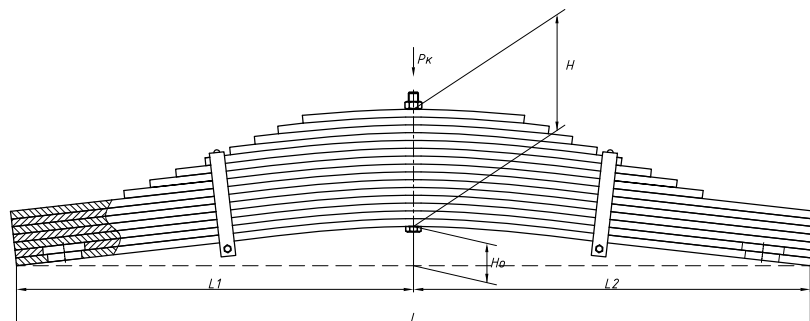

Rear leaf spring for a NovosibARZ trailer 15 leaves

ChMW number **1201615TR-2912012-01**

OEM 1201615TR-2912012-01
CHUSOVSKAYA 690003269
RESSORA

L, mm	1510
L1, mm	755
L2, mm	755
H, mm	240
Ho, mm	70
Wid., mm	120

Total weight, kilos **290,2**
Maximum load, Pk, tons **11**

Rear leaf spring for a NovosibARZ trailer 15 leaves

ChMW number **1201615TR-2912012-02**

OEM 1201615TR-2912012-02
CHUSOVSKAYA 690004216
RESSORA

L, mm	1530
L1, mm	765
L2, mm	765
H, mm	266
Ho, mm	70
Wid., mm	120