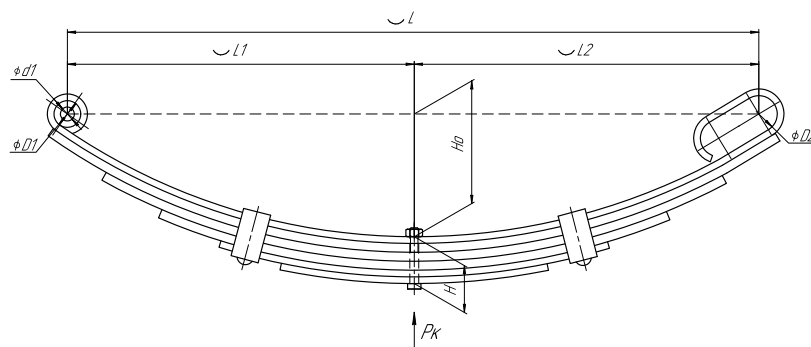

Total weight, kilos	49,5
Maximum load, Pk, tons	5

▼ SEPARATE LEAVES

Rear leaf spring for a SST trailer 6 leaves

ChMW number **450606TR-2912012-10**

CHUSOVSKAYA 690007507
RESSORA

L, mm	678
L1, mm	339
L2, mm	339
H, mm	42
Ho, mm	110
D1, mm	22,7
d1, mm	12,6
D2, mm	30
Wid., mm	44