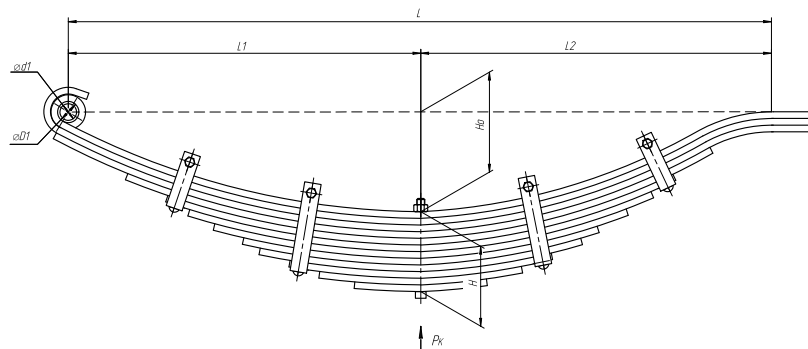

▼ SEPARATE LEAVES

Rear leaf spring for a trailer 12 leaves

ChMW number **701012TR-2912012-10**

OEM	120125
SPRINGER	690007470

L, mm	1060
L1, mm	530
L2, mm	530
H, mm	120
Ho, mm	150
D1, mm	30
d1, mm	25
Wid., mm	70

Total weight, kilos	48,7

Rear leaf spring for a 9385 trailer 13 leaves

ChMW number **9385-2912012-11**

OEM	9385-2912012-11
CHUSOVSKAYA RESSORA	690000190

L, mm	1320
L1, mm	660
L2, mm	660
H, mm	202
Ho, mm	53
Wid., mm	90