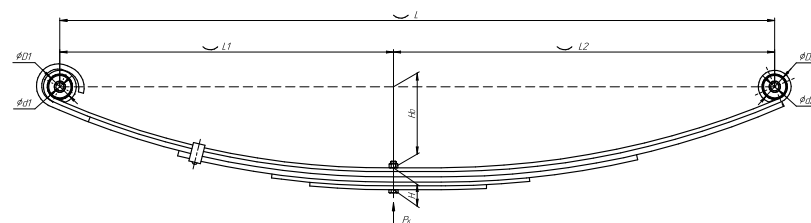

Total weight, kilos	31
Maximum load, Pk, tons	0,75

▼ SEPARATE LEAVES

Front leaf spring for GAZ 4301 6 leaves

ChMW number **4301-2902012**OEM **4301-2902013-10**
CHUSOVSKAYA
RESSORA **690000253**

L, mm	1400
L1, mm	700
L2, mm	700
H, mm	57
Ho, mm	137
Wid., mm	75