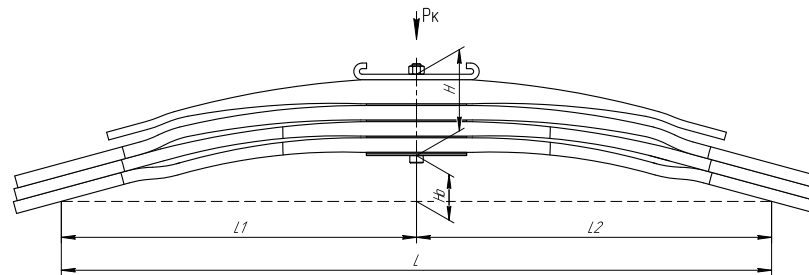

L, mm	1274
L1, mm	637
L2, mm	637
H, mm	146
Ho, mm	82
Wid., mm	100

Total weight, kilos	105,3
Maximum load, Pk, tons	10

Front leaf spring for Iveco Trakker 4 leaves

ChMW number **902904IV-2902012-01-10**

SPRINGER 690007261