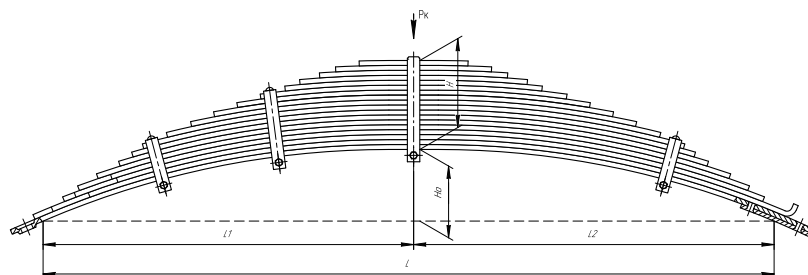

Total weight, kilos	100,9
Maximum load, Pk, tons	2,755