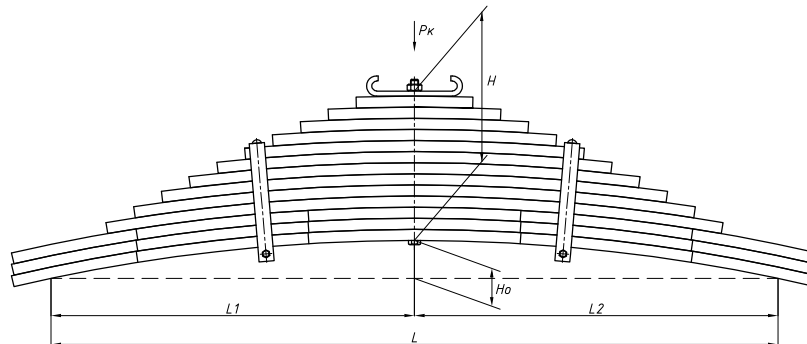

▼ SEPARATE LEAVES

Rear leaf spring for IVECO Trakker 13 leaves

ChMW number **33000025847**

OEM **33000025847**

CHUSOVSKAYA
RESSORA **690000419**

L, mm	1440
L1, mm	720
L2, mm	720
H, mm	286
Ho, mm	75
Wid., mm	100

Total weight, kilos	208,3
Maximum load, Pk, tons	11,73

Rear leaf spring for IVECO Trakker 13 leaves

ChMW number **33000004081**

OEM **42121640**

CHUSOVSKAYA
RESSORA **690000462**

Schmaecker **67185000**

Weweler **A061T252ZA70**

L, mm	1280
L1, mm	640
L2, mm	640
H, mm	296
Ho, mm	82
Wid., mm	100