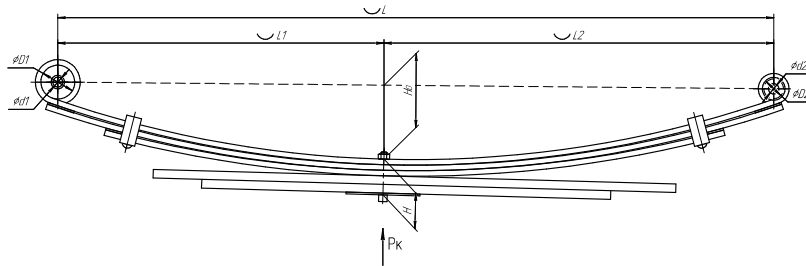

▼ **SEPARATE LEAVES**

Rear leaf spring for Kia Bongo 3 5 leaves

ChMW number **700905KA-2912012-10**

OEM	55110-4E100
SPRINGER	690004852

L, mm	1200
L1, mm	550
L2, mm	650
H, mm	58
Ho, mm	133
D1, mm	55
d1, mm	16
D2, mm	32
d2, mm	17
Wid., mm	70

Total weight, kilos	30,5