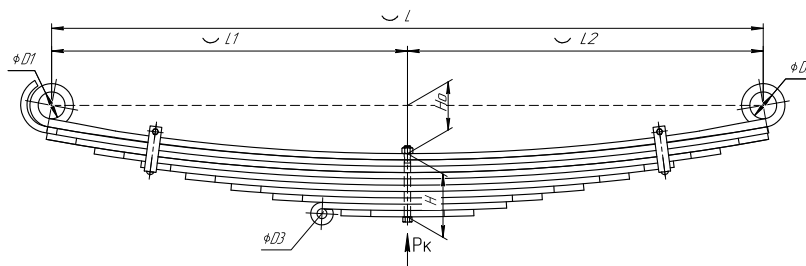

Front leaf spring for Shaanxi F3000 10 leaves

ChMW number **901610SH-2902012**

OEM	DZ95259520016
SPRINGER	690007468

L, mm	1800
L1, mm	900
L2, mm	900
H, mm	160
Ho, mm	130
D1, mm	68
D2, mm	68
Wid., mm	90

Total weight, kilos	138,6
Maximum load, Pk, tons	4,28

Rear leaf spring for Shaanxi F3000 12 leaves

ChMW number **902512SH-2912012**

OEM	DZ9114520240
SPRINGER	690005345

L, mm	1400
L1, mm	700
L2, mm	700
H, mm	300
Ho, mm	57
Wid., mm	90