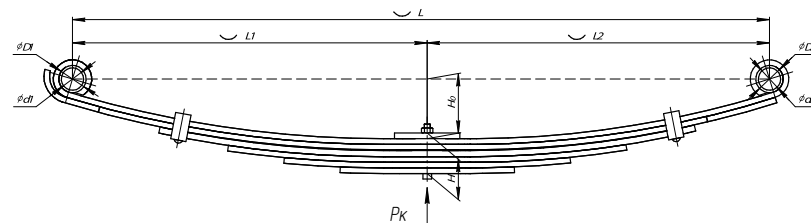

Front leaf spring for Isuzu NMR85 6 leaves

ChMW number **600906IS-2902012-10**

OEM	8980015330
SPRINGER	690007292

L, mm	1140
L1, mm	580
L2, mm	560
H, mm	65
Ho, mm	96
D1, mm	43
d1, mm	40
D2, mm	43
d2, mm	40
Wid., mm	60

Total weight, kilos	21,2
Maximum load, Pk, tons	0,9