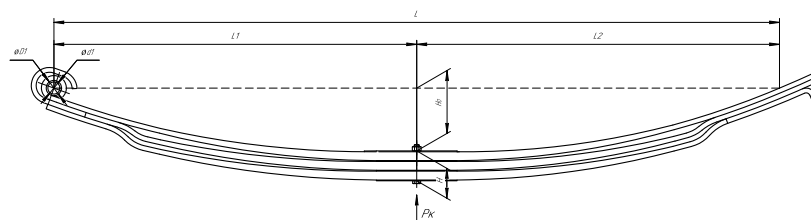

L, mm	1800
L1, mm	900
L2, mm	900
H, mm	74
Ho, mm	156
D1, mm	37,7
d1, mm	30
Wid., mm	90

Total weight, kilos	67,1
Maximum load, Pk, tons	2,65

Front leaf spring for KAMAZ 6580 3 leaves

ChMW number **902703KZ-2902012**