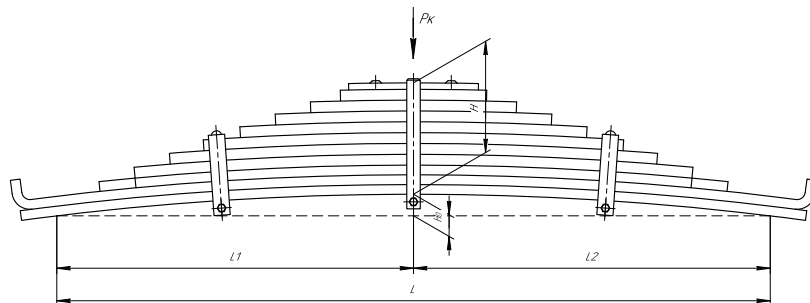

Rear leaf spring for KAMAZ 65115, 43118, 53229 11 leaves

ChMW number **901811KZ-2912012-02**

OEM **5322-2912012-02**
CHUSOVSKAYA **690007421**
RESSORA

L, mm	1320
L1, mm	660
L2, mm	660
H, mm	206
Ho, mm	41
Wid., mm	90

Total weight, kilos	121
Maximum load, Pk, tons	9,2

Front leaf spring for KAMAZ 65115, 6520, 53605 11 leaves

ChMW number **901211KZ-2902012-20**

OEM **65115-2902012-20**
CHUSOVSKAYA **690007464**
RESSORA

L, mm	1800
L1, mm	900
L2, mm	900
H, mm	148
Ho, mm	161
D1, mm	38
d1, mm	30
Wid., mm	90