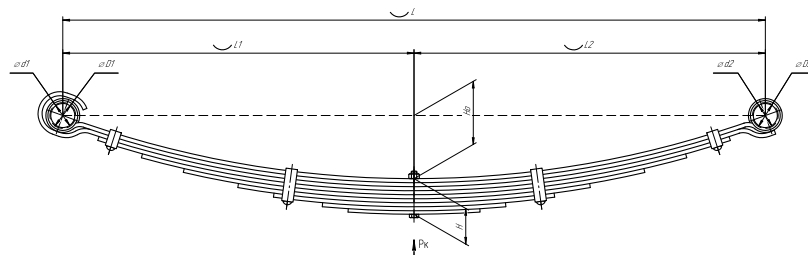

Total weight, kilos	23,3
Maximum load, Pk, tons	0,576

▼ **SEPARATE LEAVES**

Front leaf spring for UAZ 2206, 3303, 3909 13 leaves

ChMW number **456513UZ-2902012-04**

OEM 452-2902012-04

CHUSOVSKAYA 690007420
RESSORA