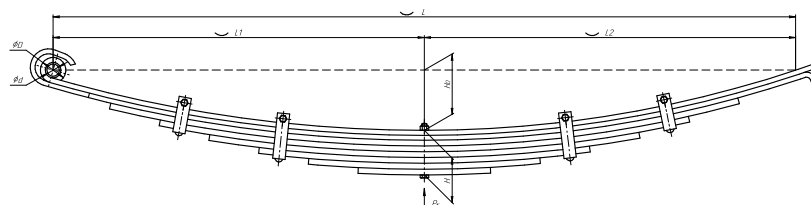

L, mm	1800
L1, mm	900
L2, mm	900
H, mm	108
Ho, mm	146
D1, mm	37,7
d1, mm	30
Wid., mm	90

Total weight, kilos	89,8
Maximum load, Pk, tons	2,345

Front leaf spring for KAMAZ 43118, 43261 9 leaves

ChMW number **901209KZ-2902012**