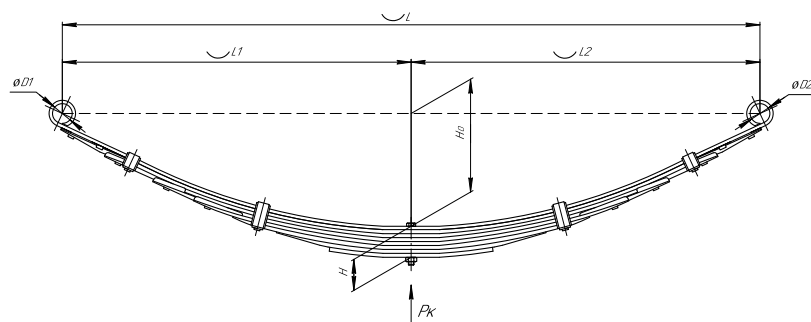

Rear leaf spring for a MAGAS trailer 8 leaves

ChMW number **650608MГ-2912012**

OEM 650608MГ-2912012
CHUSOVSKAYA 690003024
RESSORA

L, mm	1400
L1, mm	650
L2, mm	750
H, mm	55
Ho, mm	200
D1, mm	35
D2, mm	35
Wid., mm	65