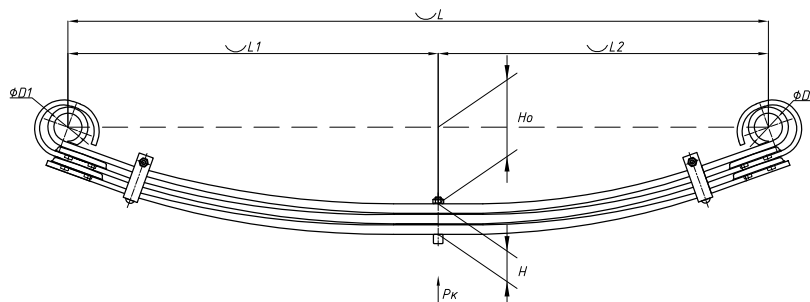

Front leaf spring for TONAR 6528 3 leaves

ChMW number **65282-2902012**

OEM **65282-2902012**
CHUSOVSKAYA **690004776**
RESSORA

L, mm	1444
L1, mm	762
L2, mm	682
H, mm	61
Ho, mm	154
D1, mm	57
D2, mm	57
Wid., mm	100