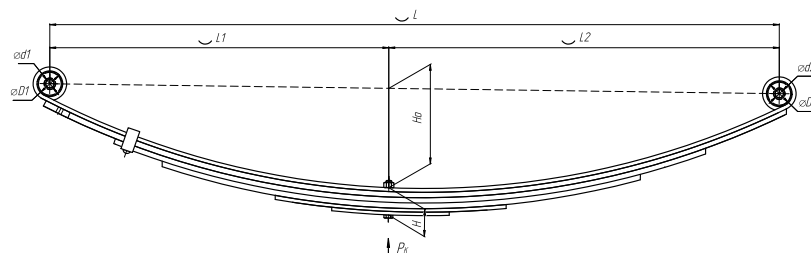

Rear leaf spring for GAZ 3302 6 leaves

ChMW number **3302-2912012-10.6**

OEM **3302-2912010-10**

CHUSOVSKAYA
RESSORA **690004865**

L, mm	1500
L1, mm	700
L2, mm	800
H, mm	57
Ho, mm	170
D1, mm	53
d1, mm	17
D2, mm	53
d2, mm	17
Wid., mm	75

Total weight, kilos	36,9
Maximum load, Pk, tons	0,75