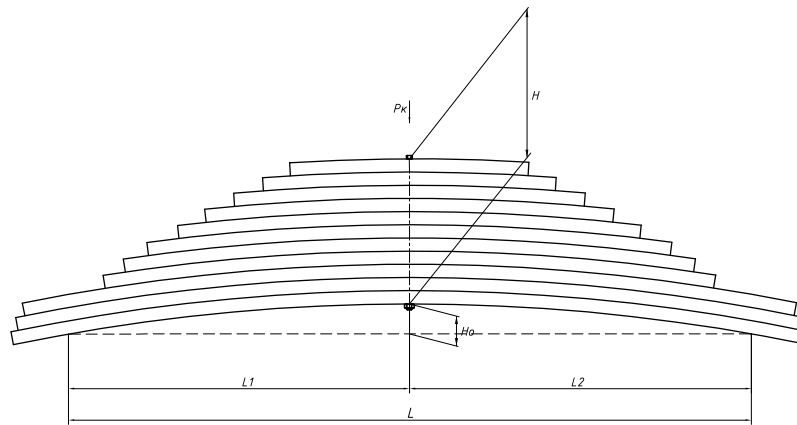

Rear leaf spring for TONAR 11 leaves

ChMW number **903011TH-2912012-01**

OEM	903011TH-2912012-01
CHUSOVSKAYA RESSORA	690004370

L, mm	1580
L1, mm	790
L2, mm	790
H, mm	330
Ho, mm	70
Wid., mm	90

Total weight, kilos	261,9
Maximum load, Pk, tons	16

Front leaf spring for TONAR 7501 12 leaves

ChMW number **7501-2902012-01**

OEM	7501-2902012-01
CHUSOVSKAYA RESSORA	690005416

L, mm	1700
L1, mm	850
L2, mm	850
H, mm	240
Ho, mm	130
D1, mm	57
Wid., mm	100