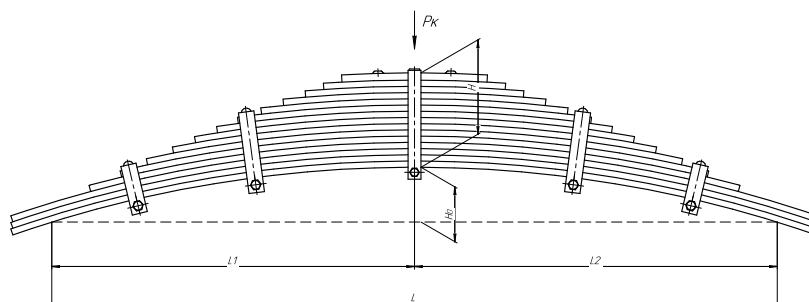

Total weight, kilos	115,2
Maximum load, Pk, tons	4,86