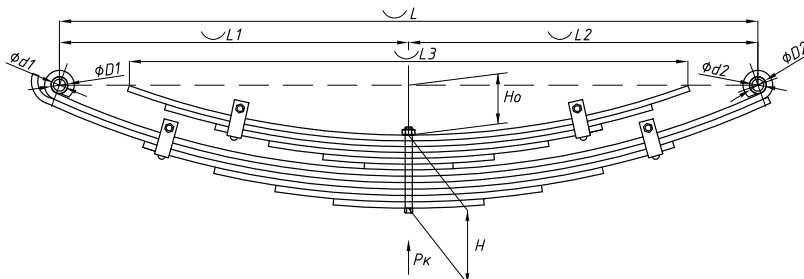

Total weight, kilos	37,2
Maximum load, Pk, tons	1,32

▼ SEPARATE LEAVES

Rear leaf spring for BAW 1044 12 leaves

ChMW number **701112BAW-2912010**

OEM	BP10652950221
SPRINGER	690003750

L, mm	1250
L1, mm	625
L2, mm	625
L3, mm	958
H, mm	126
Ho, mm	147
D1, mm	33
d1, mm	26
D2, mm	33
d2, mm	26
Wid., mm	70