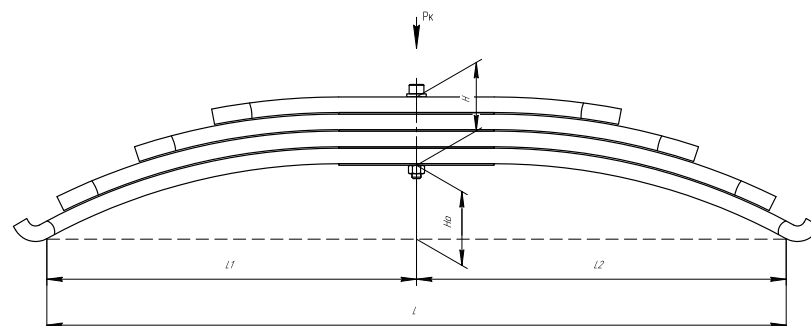

Total weight, kilos **31,1**
Maximum load, Pk, tons **4**

▼ **SEPARATE LEAVES**

Trailing arm for a Gigant trailer an analogue for 700639035

ChMW number **1006001GT-Z**

OEM	700639035
SPRINGER	690005053

L, mm	1010
L1, mm	500
L2, mm	510
L3, mm	360
L4, mm	120
H, mm	62,5
Ho, mm	14
H1, mm	44
D1, mm	57
d1, mm	30
Wid., mm	100