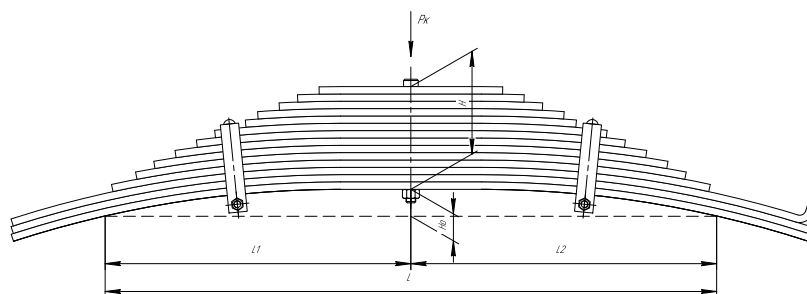

L, mm	1000
L1, mm	500
L2, mm	500
H, mm	168
Ho, mm	44
Wid., mm	100

Total weight, kilos	102,8
Maximum load, Pk, tons	7

▼ **SEPARATE LEAVES**

Rear leaf spring for BPW 17 leaves

ChMW number **1201417BW-0508108330-2912012**