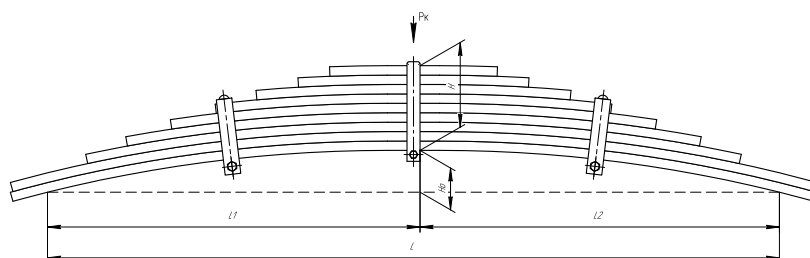

▼ SEPARATE LEAVES

Front leaf spring for URAL 55571, 4320 9 leaves

ChMW number 901009UL-2902012-01-LC

CHUSOVSKAYA 690007663
RESSORA

L, mm	1420
L1, mm	710
L2, mm	710
H, mm	126
Ho, mm	113
Wid., mm	90

Total weight, kilos	72,1
Maximum load, Pk, tons	2

Rear leaf spring for URAL 4320, 55571, 532361 9 leaves

ChMW number 901809UL-2912122

OEM 55571X-2912122
CHUSOVSKAYA 690007494
RESSORA

L, mm	1400
L1, mm	700
L2, mm	700
H, mm	162
Ho, mm	80
Wid., mm	90

Total weight, kilos	109,4
Maximum load, Pk, tons	6,73

Rear leaf spring for URAL 3255 9 leaves

ChMW number 901209UL-2912122-01

OEM 3255-2912122-01
CHUSOVSKAYA 690007567
RESSORA

L, mm	1400
L1, mm	700
L2, mm	700
H, mm	108
Ho, mm	104
Wid., mm	90

Total weight, kilos	79,4
Maximum load, Pk, tons	3,22