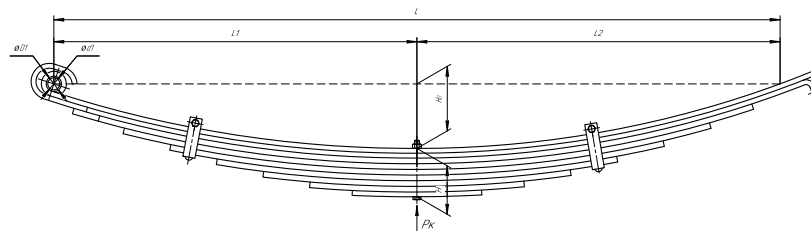

Front leaf spring for KAMAZ 43118, 43261 9 leaves

ChMW number **901209KZ-2902012**

OEM **43118-2902012**
CHUSOVSKAYA **690007424**
RESSORA

L, mm	1800
L1, mm	900
L2, mm	900
H, mm	120
Ho, mm	162
D1, mm	38
d1, mm	30
Wid., mm	90