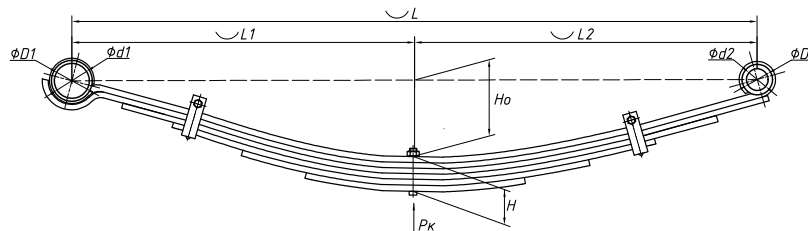

▼ SEPARATE LEAVES

Front leaf spring for Hyundai Aero City 6 leaves

ChMW number **901406HD-2902012**

OEM	54100-8C001
SPRINGER	690000226

L, mm	1450
L1, mm	725
L2, mm	725
H, mm	84
Ho, mm	73
D1, mm	37,9
D2, mm	37,9
Wid., mm	90

Total weight, kilos	69,13
Maximum load, Pk, tons	1,2

Rear leaf spring for Hyundai County 6 leaves

ChMW number **701106HD-2912012-10**

OEM	55100-5A300
SPRINGER	690003340

L, mm	1360
L1, mm	680
L2, mm	680
H, mm	66
Ho, mm	88
D1, mm	59,3
d1, mm	19
D2, mm	43
d2, mm	40
Wid., mm	70

Total weight, kilos	37,6
Maximum load, Pk, tons	1,35

Front leaf spring for Hyundai HD65, HD72, HD78 6 leaves

ChMW number **701106HD78-2902012-10**

OEM	54110-5H500
SPRINGER	690003341
Schormaecker	25890100

L, mm	1200
L1, mm	600
L2, mm	600
H, mm	67
Ho, mm	110
D1, mm	43
d1, mm	16
D2, mm	43
d2, mm	40
Wid., mm	70

Total weight, kilos	30
Maximum load, Pk, tons	1,1