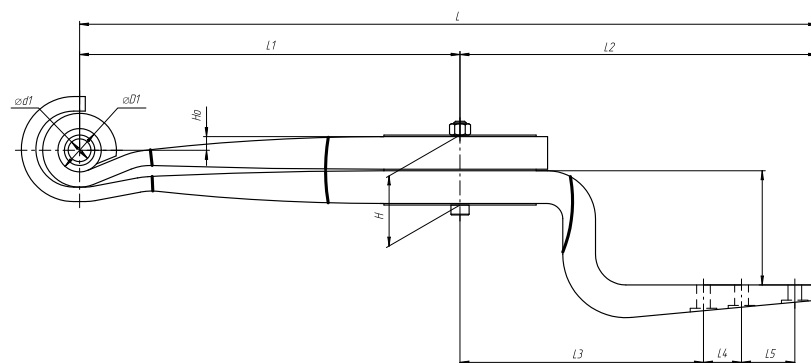

OEM	05.082.13.24.0
SPRINGER	690005293
Schomaecker	88136600
Weweler	F179Z208ZA75

Total weight, kilos 58,5

Trailing arm for BPW an analogue for 05.082.13.33.0 2 leaves

ChMW number 1004302BW-13.33.0

L, mm	965
L1, mm	500
L2, mm	320
L3, mm	50
L4, mm	70
H, mm	92
Ho, mm	18
D1, mm	57
d1, mm	30
Wid., mm	100